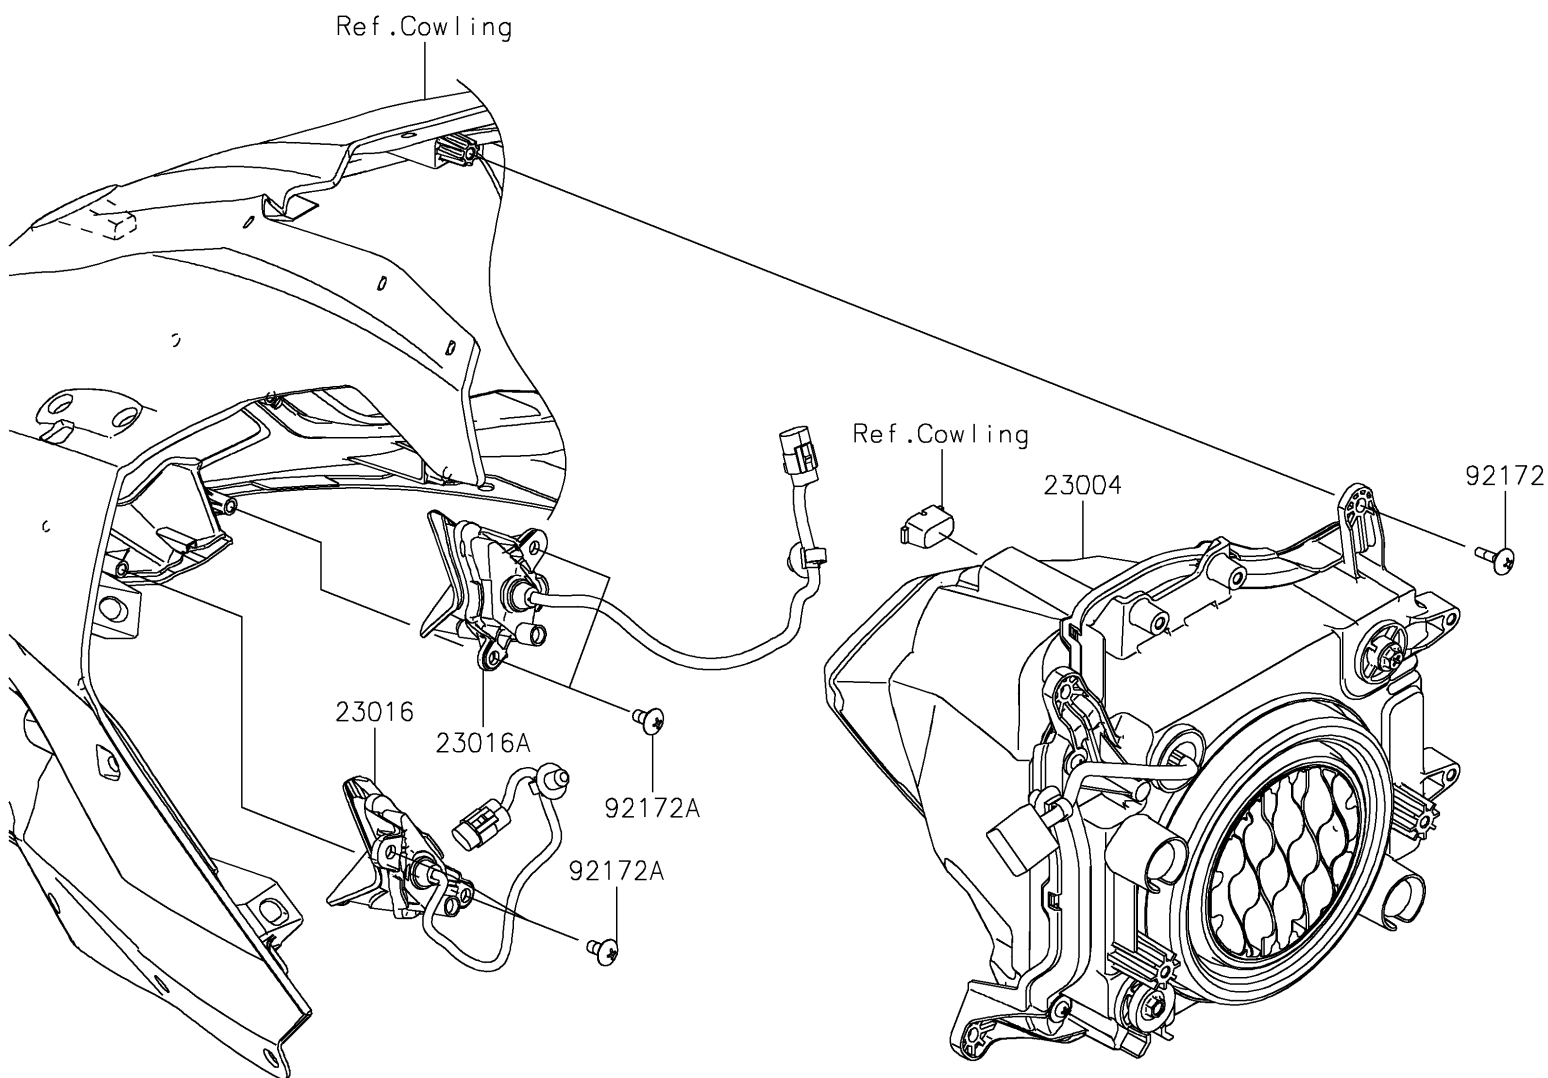

2024 NINJA H2[®] CARBON ABS

PARTS DIAGRAM

Headlight(s)(JRFNN/JRFNL/JSFNN/JSFNL)

F2710

2024 NINJA H2[®] CARBON ABS

PARTS LIST

Headlight(s)(JRFNN/JRFNL/JSFNN/JSFNL)

ITEM NAME

PART NUMBER

QUANTITY
