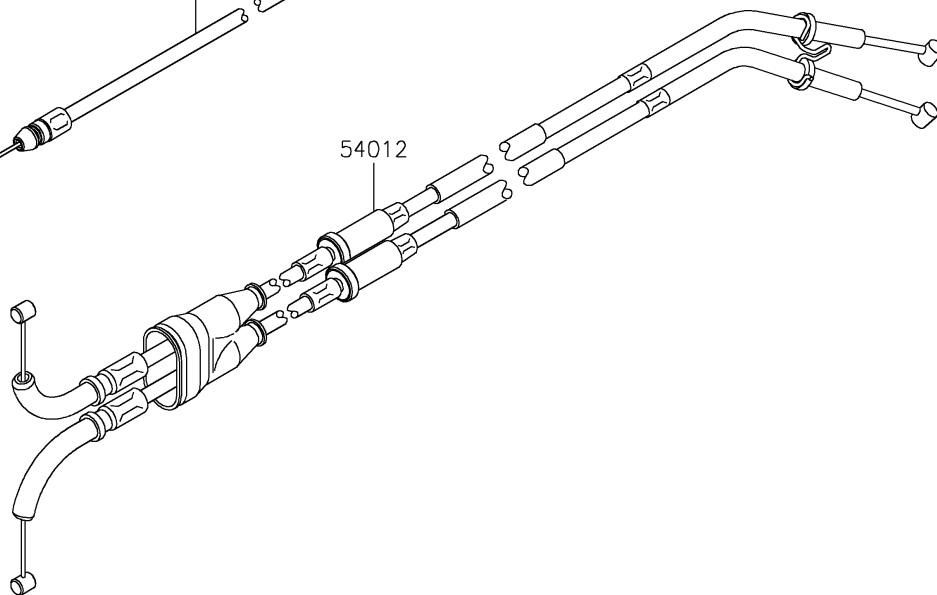

2024 Ninja H2

PARTS DIAGRAM

Cables

F2540

Ref. Hand lebar

92173

Ref. Hand lebar

54010

54012

2024 Ninja H2

PARTS LIST

Cables

ITEM NAME

PART NUMBER

QUANTITY
