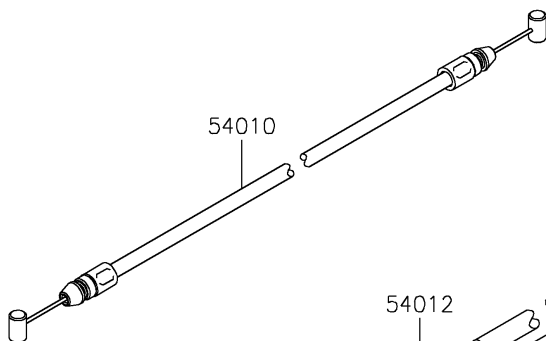

2024 Ninja H2

PARTS DIAGRAM

Cables

F2540

Ref. Hand lebar

92173

Ref. Hand lebar

54010

54012

2024 Ninja H2

PARTS LIST

Cables

ITEM NAME

PART NUMBER

QUANTITY
