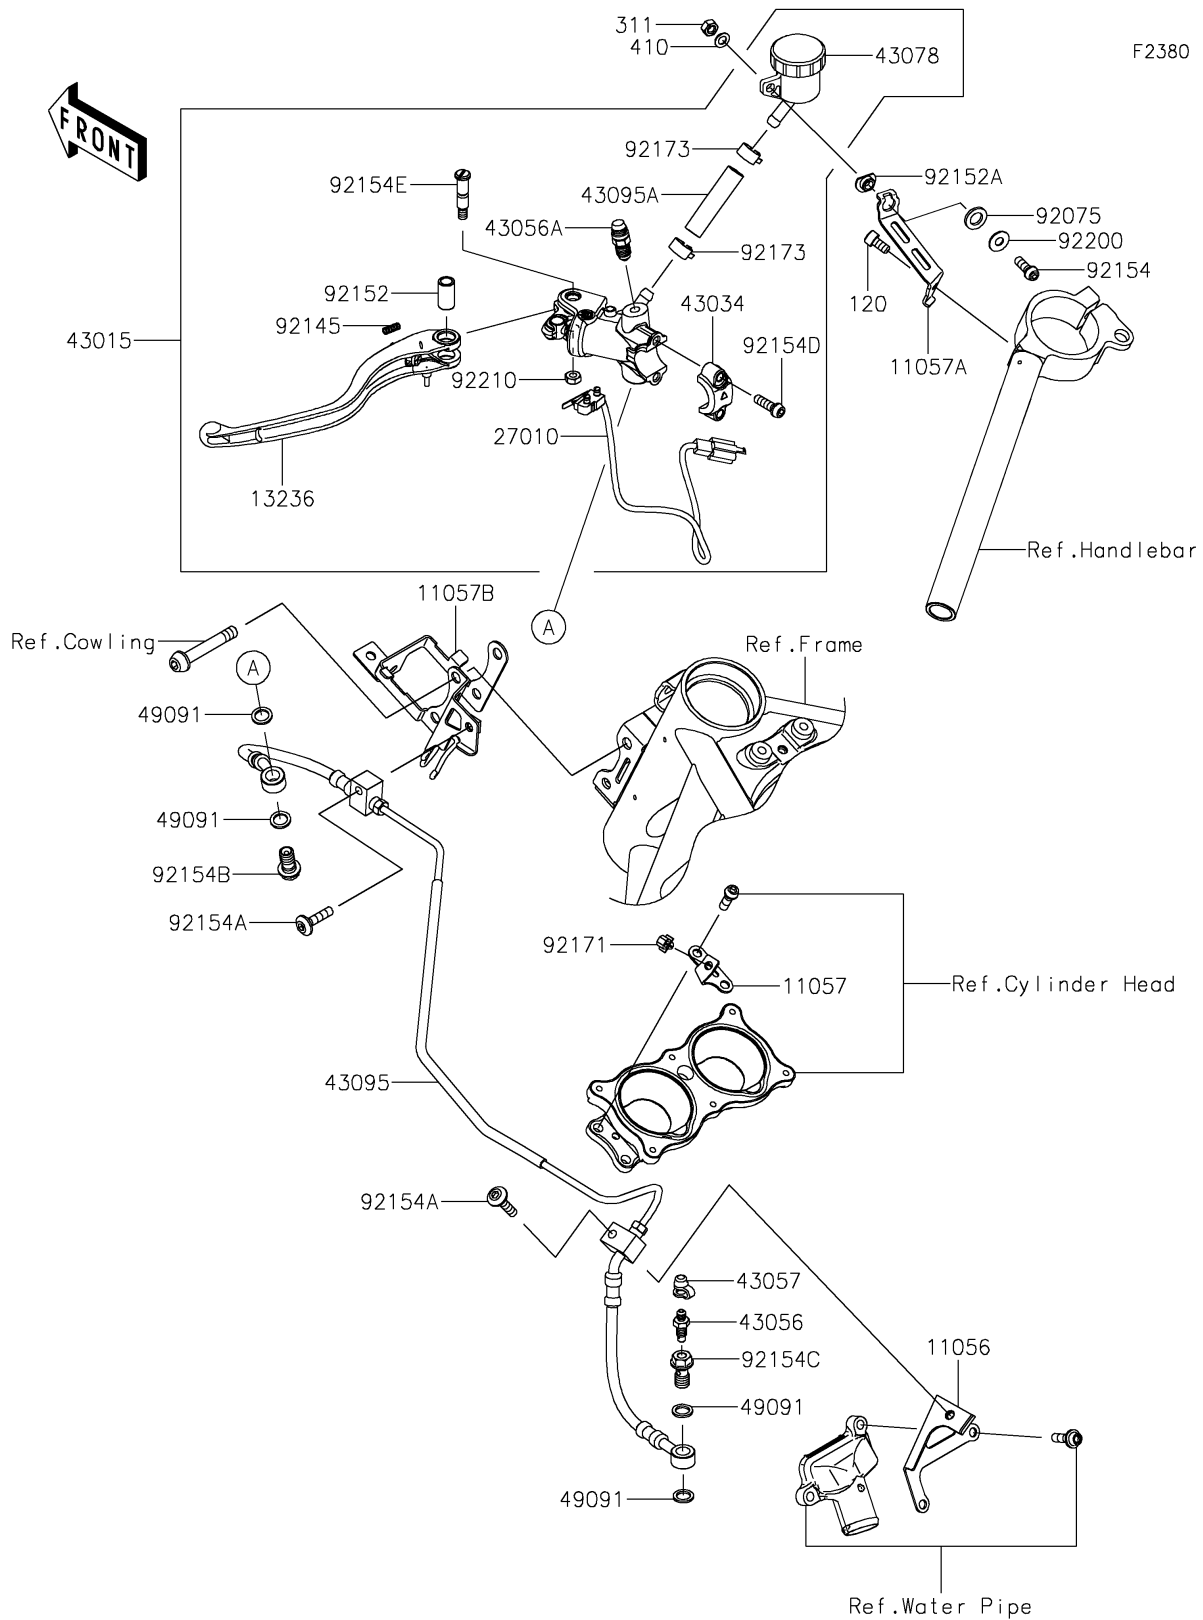

2024 Ninja H2

PARTS DIAGRAM

Clutch Master Cylinder

2024 Ninja H2

PARTS LIST

Clutch Master Cylinder

ITEM NAME

PART NUMBER

QUANTITY
