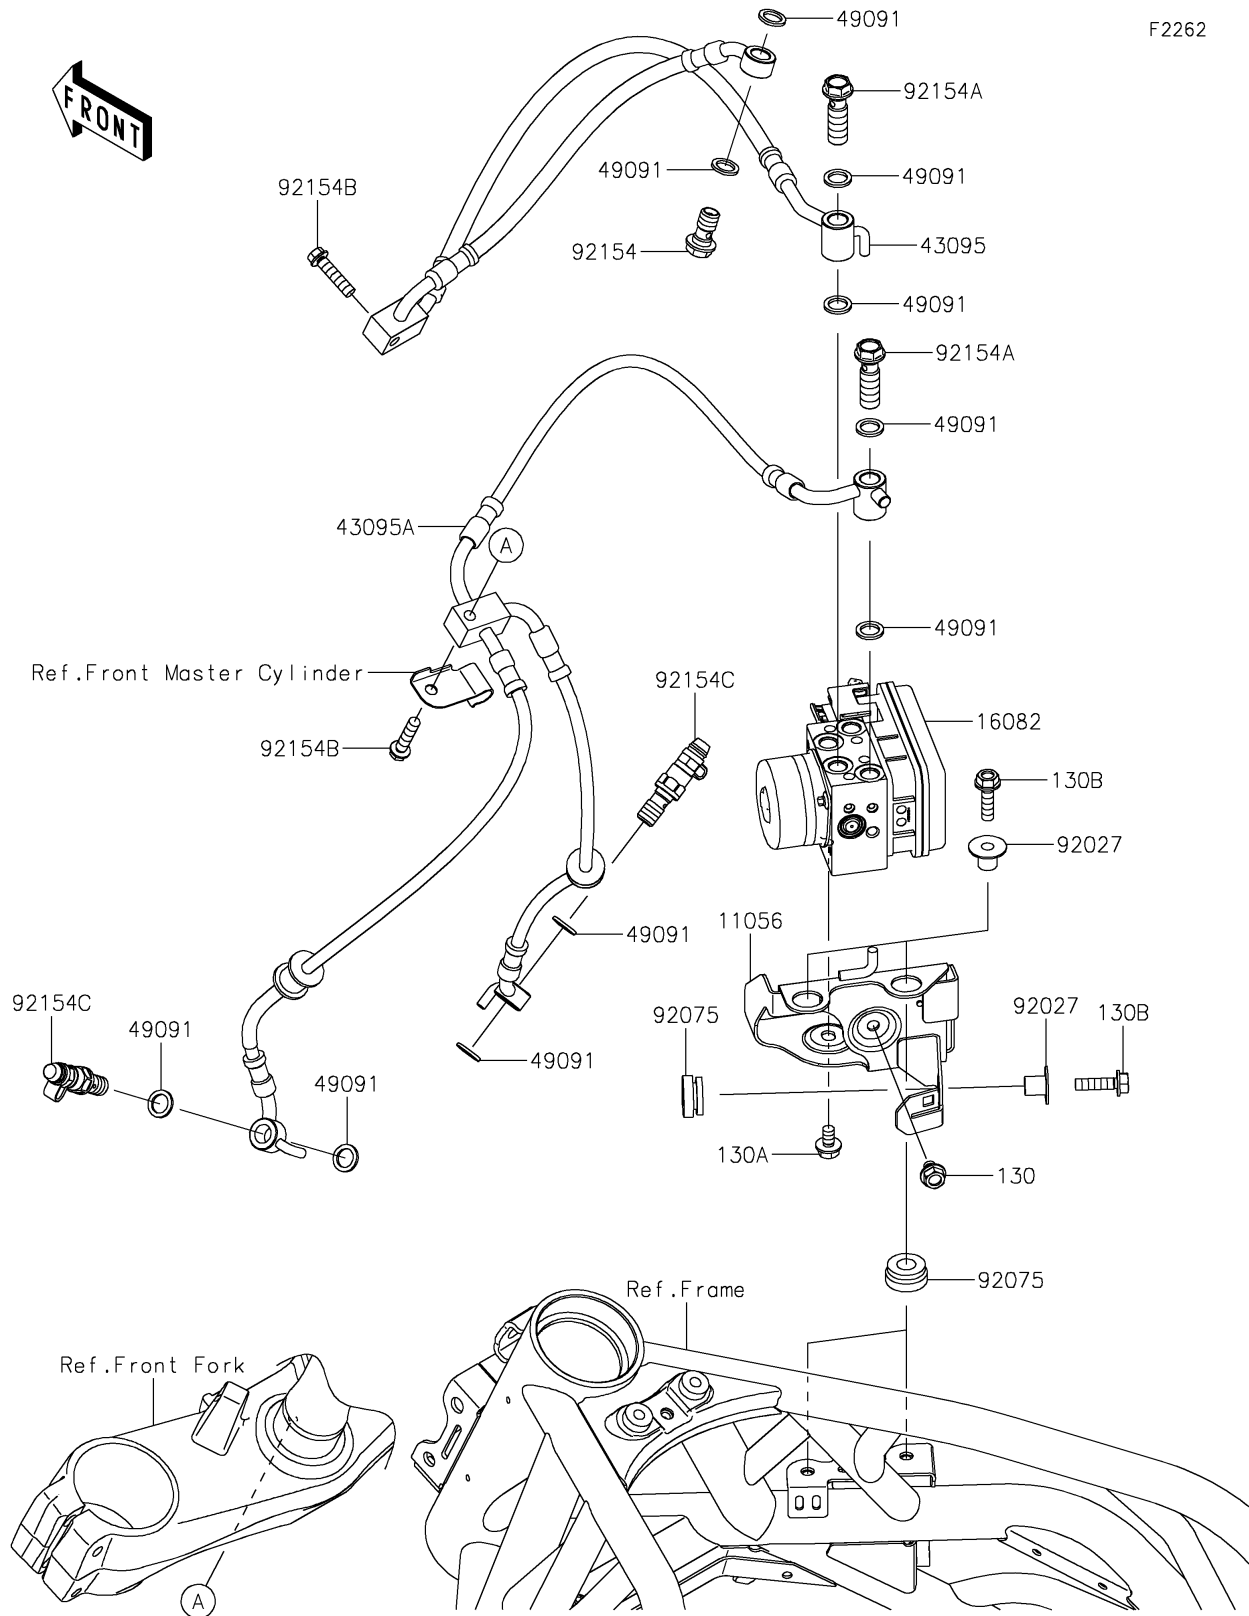

2024 Ninja H2

PARTS DIAGRAM

Brake Piping

F2262

2024 Ninja H2

PARTS LIST

Brake Piping

ITEM NAME

PART NUMBER

QUANTITY
