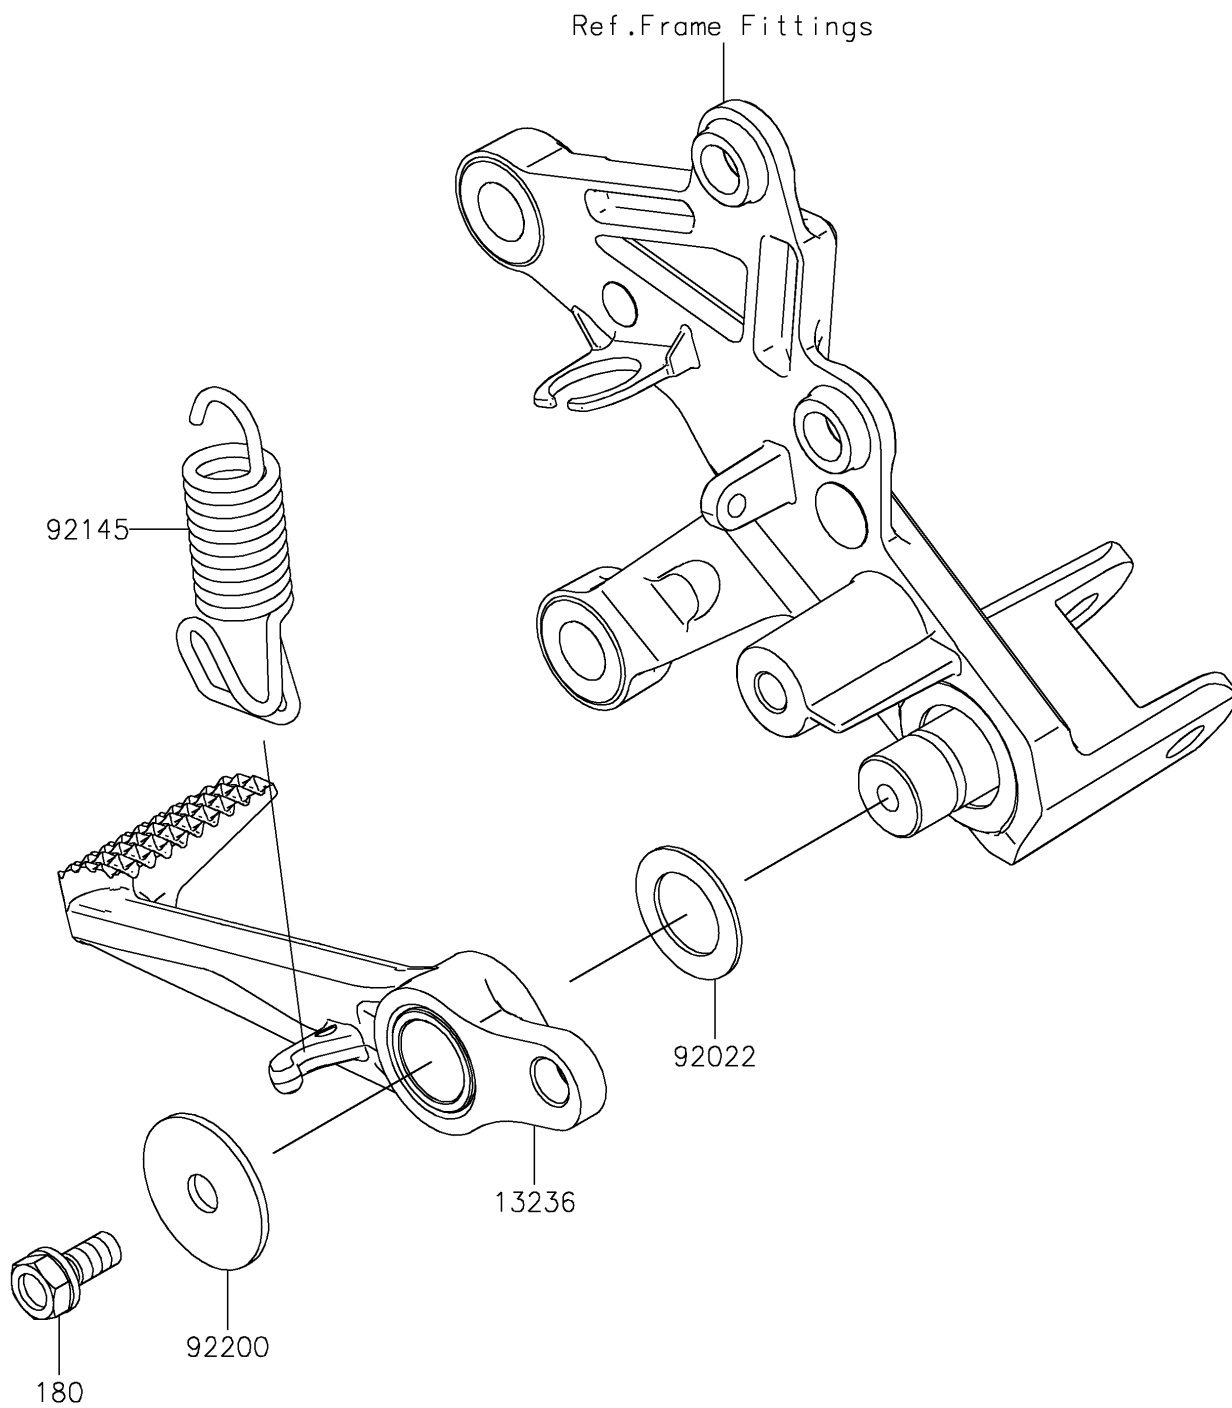

2024 Ninja H2

PARTS DIAGRAM

Brake Pedal/Torque Link

F2260

2024 Ninja H2

PARTS LIST

Brake Pedal/Torque Link

ITEM NAME

PART NUMBER

QUANTITY
