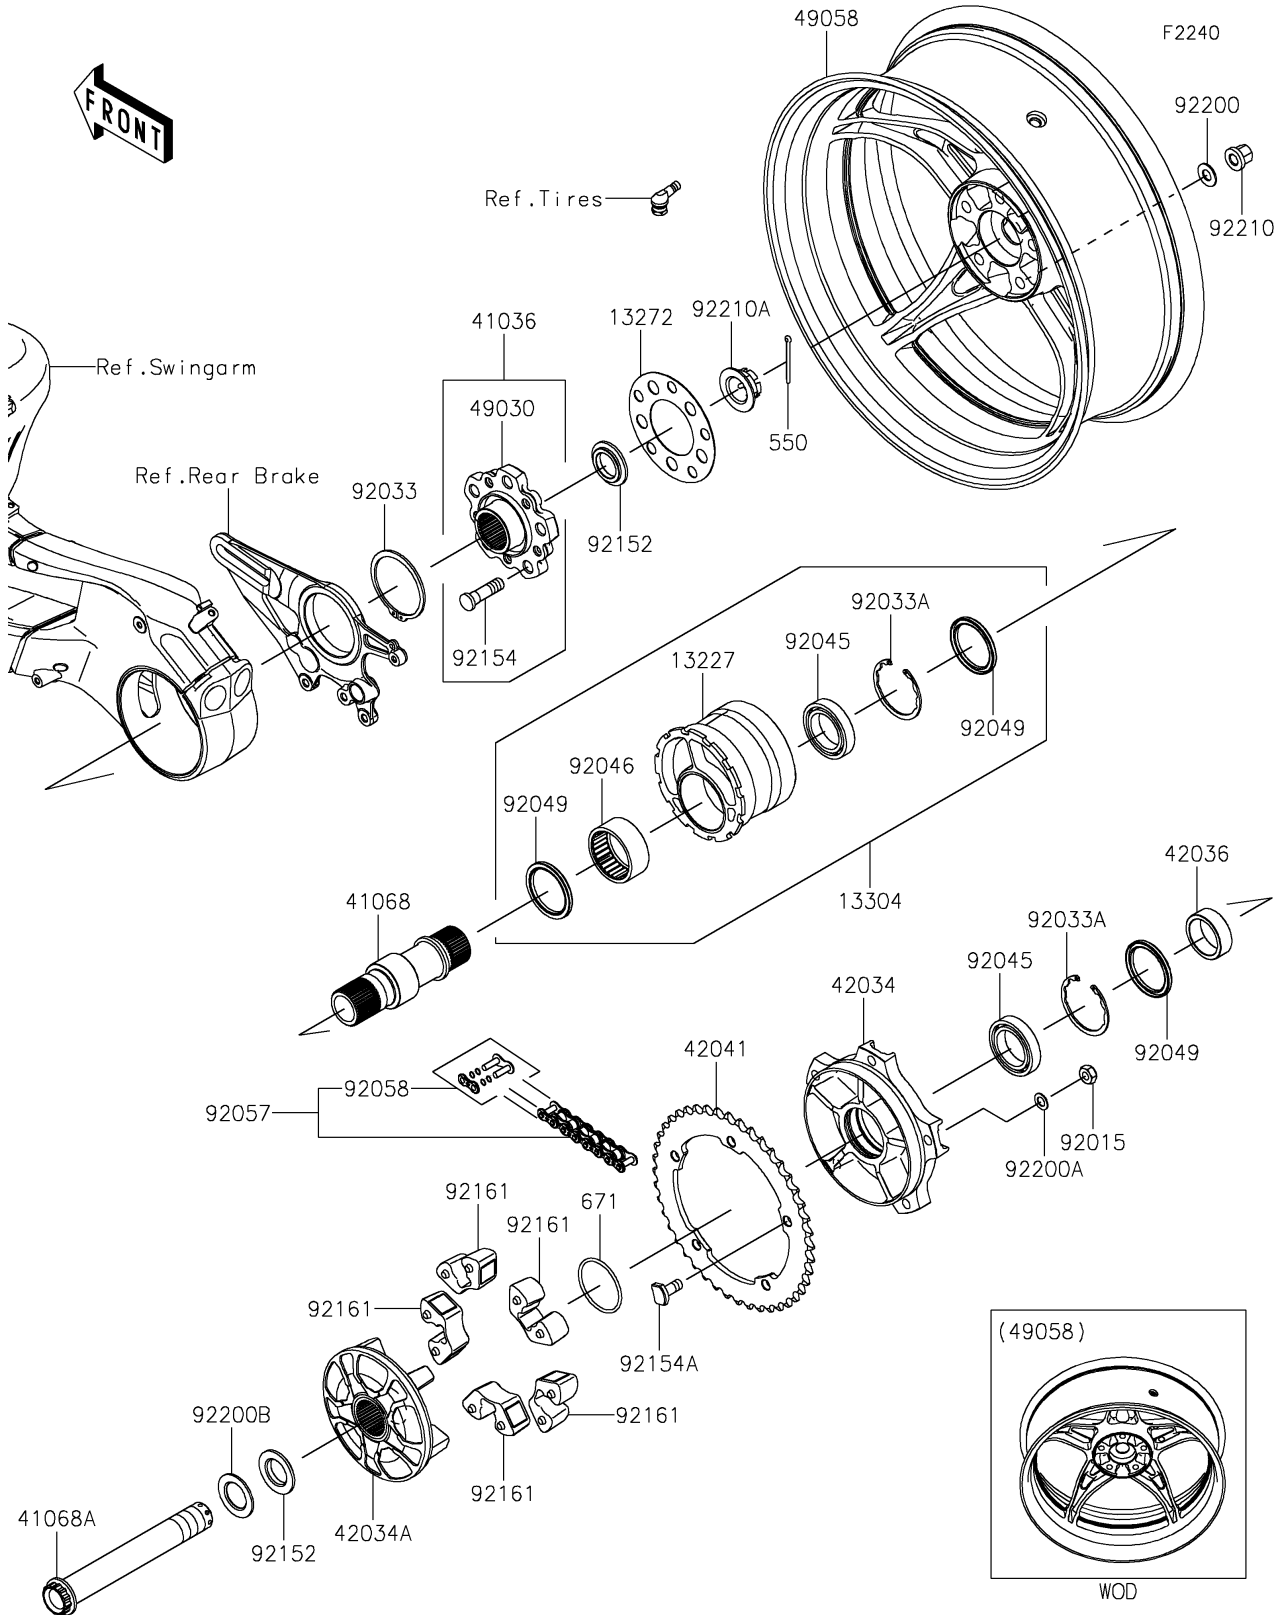

2024 Ninja H2

PARTS DIAGRAM

Rear Wheel/Chain

2024 Ninja H2

PARTS LIST

Rear Wheel/Chain

ITEM NAME

PART NUMBER

QUANTITY
