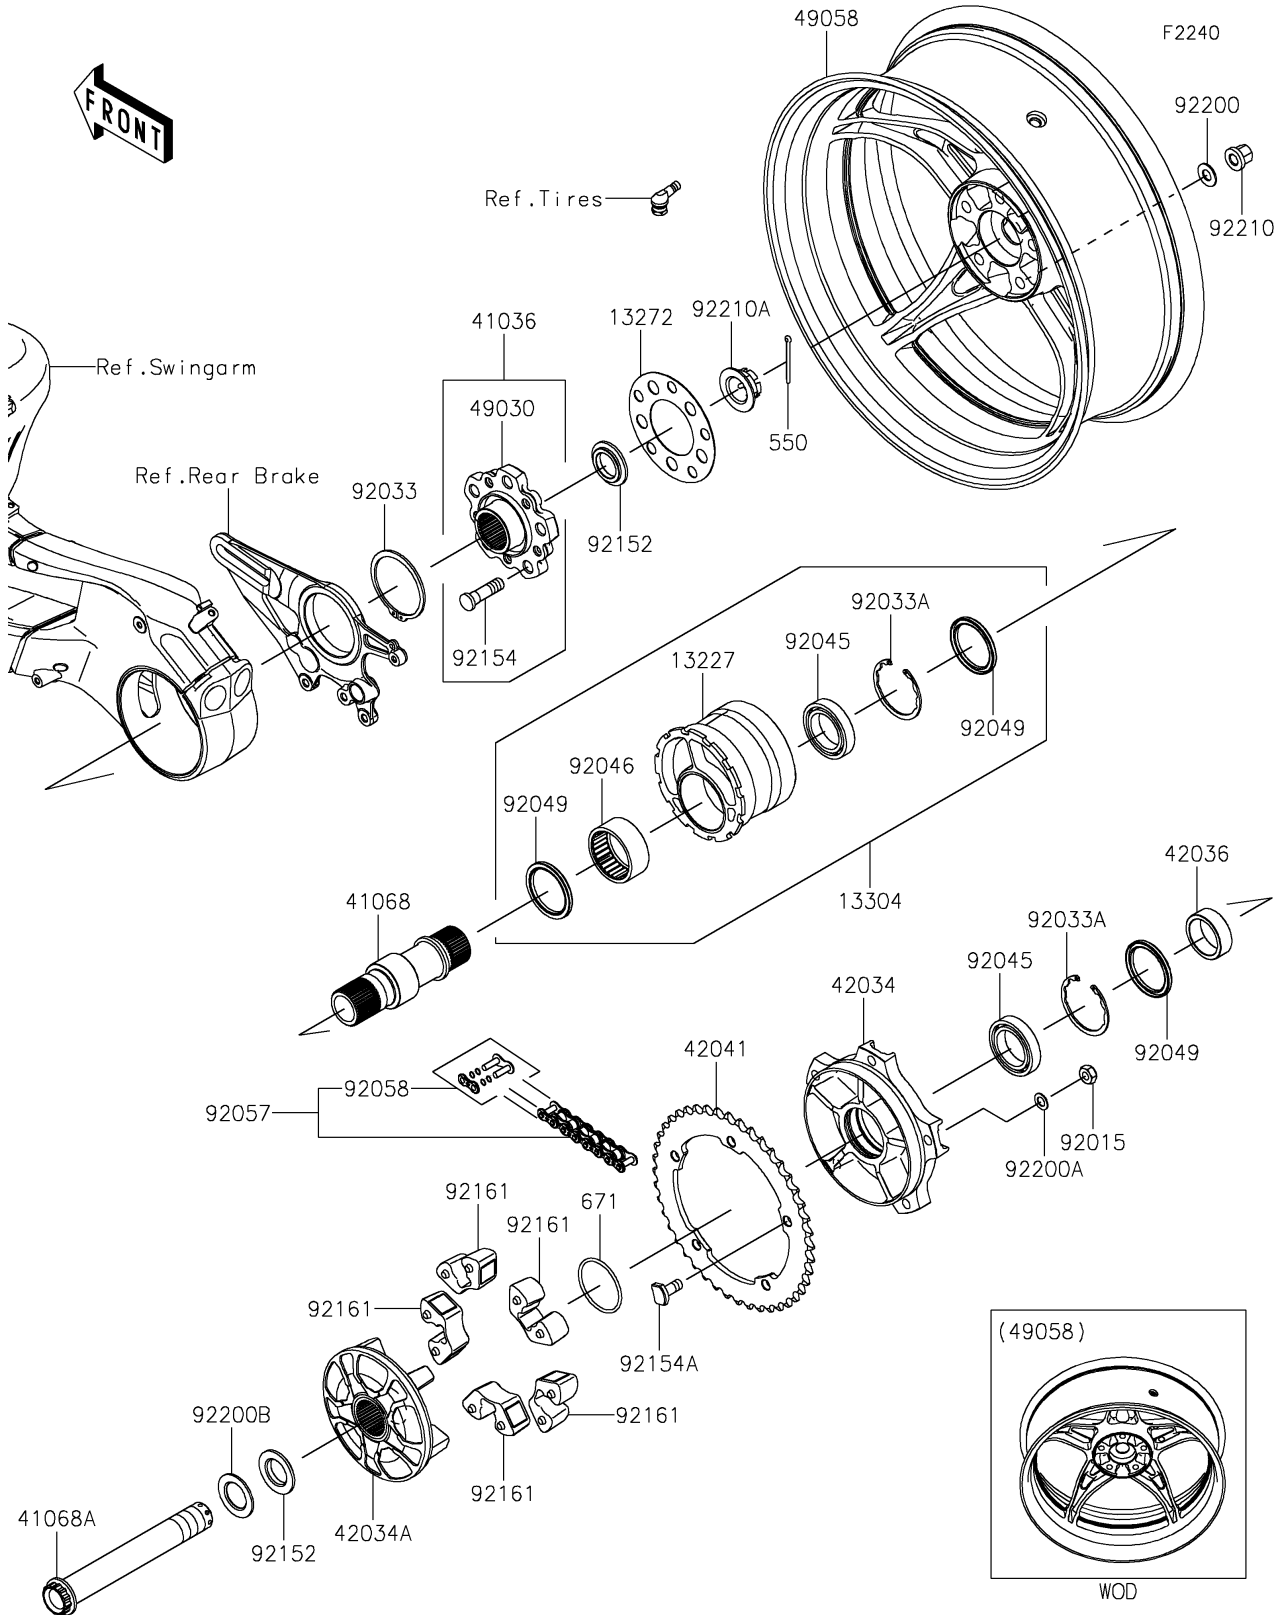

2024 NINJA H2® CARBON ABS

PARTS DIAGRAM

Rear Wheel/Chain