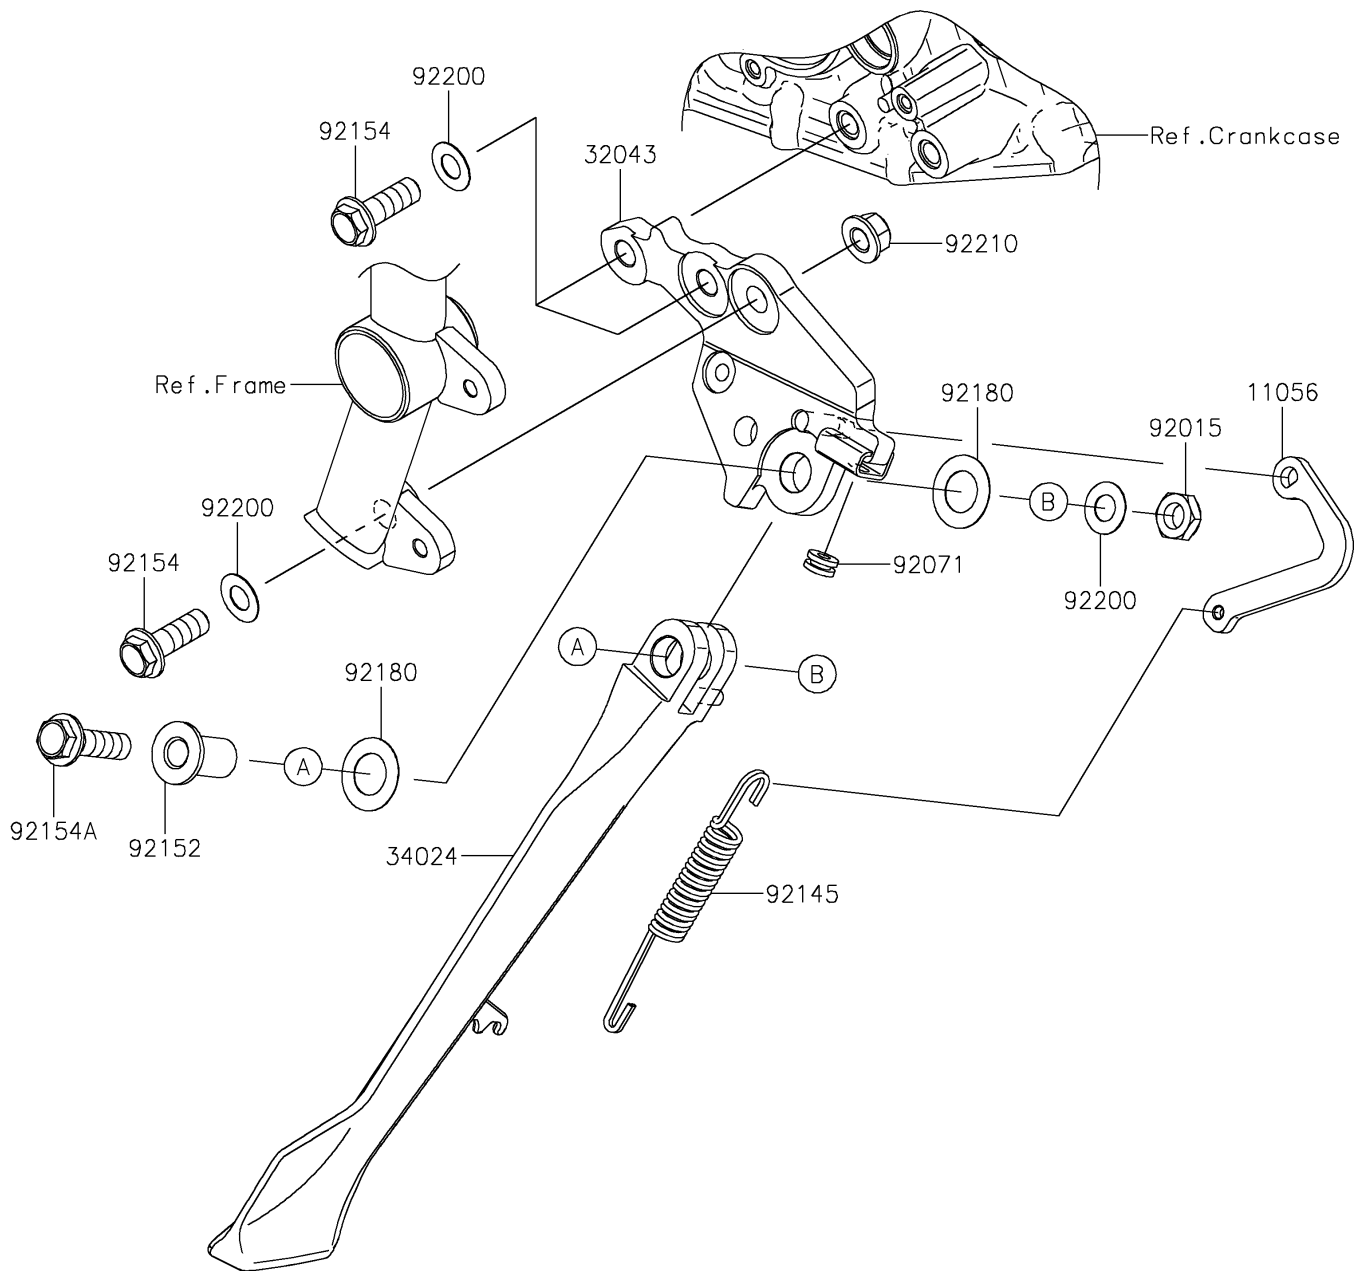

2024 Ninja H2

PARTS DIAGRAM

Stand(s)

F2190

2024 Ninja H2

PARTS LIST

Stand(s)

ITEM NAME

PART NUMBER

QUANTITY
