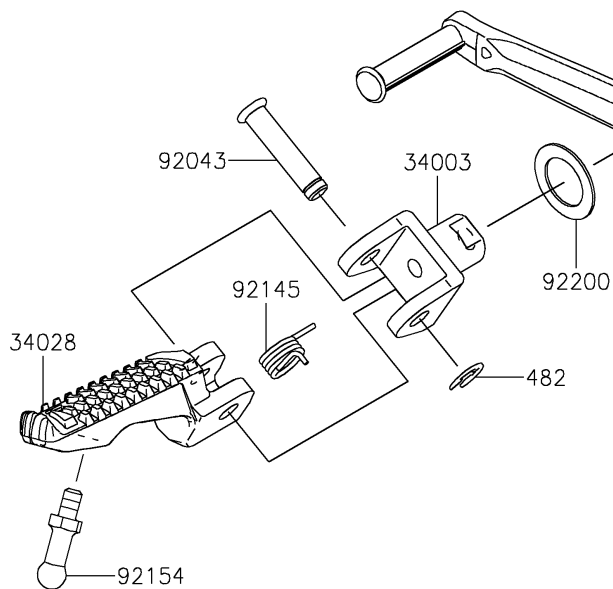

2024 Ninja H2

PARTS DIAGRAM

Footrests

F2160

Ref. Frame Fittings

92154A

92022

Ref. Gear Change Mechanism

92043

34003

92145

92200

482

34028

92154

2024 Ninja H2

PARTS LIST

Footrests

ITEM NAME

PART NUMBER

QUANTITY
