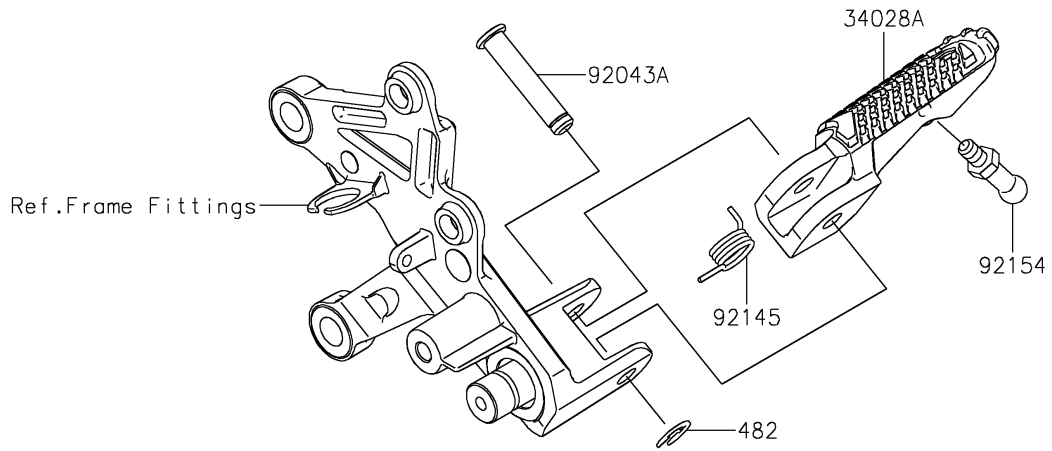

2024 Ninja H2

PARTS DIAGRAM

Footrests

F2160

Ref. Frame Fittings

92154A

92022

Ref. Gear Change Mechanism

PARTS LIST

Footrests

ITEM NAME

PART NUMBER

QUANTITY
