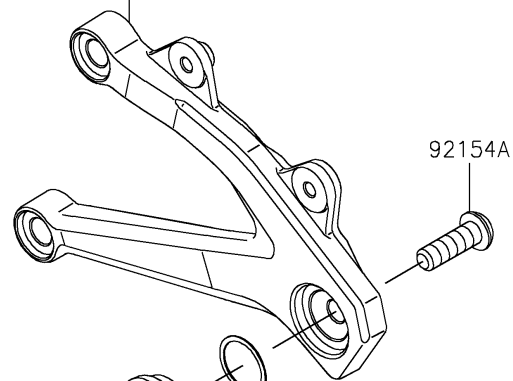

2024 Ninja H2

PARTS DIAGRAM

Footrests

F2160

Ref. Frame Fittings

92154A

92022

Ref. Gear Change Mechanism