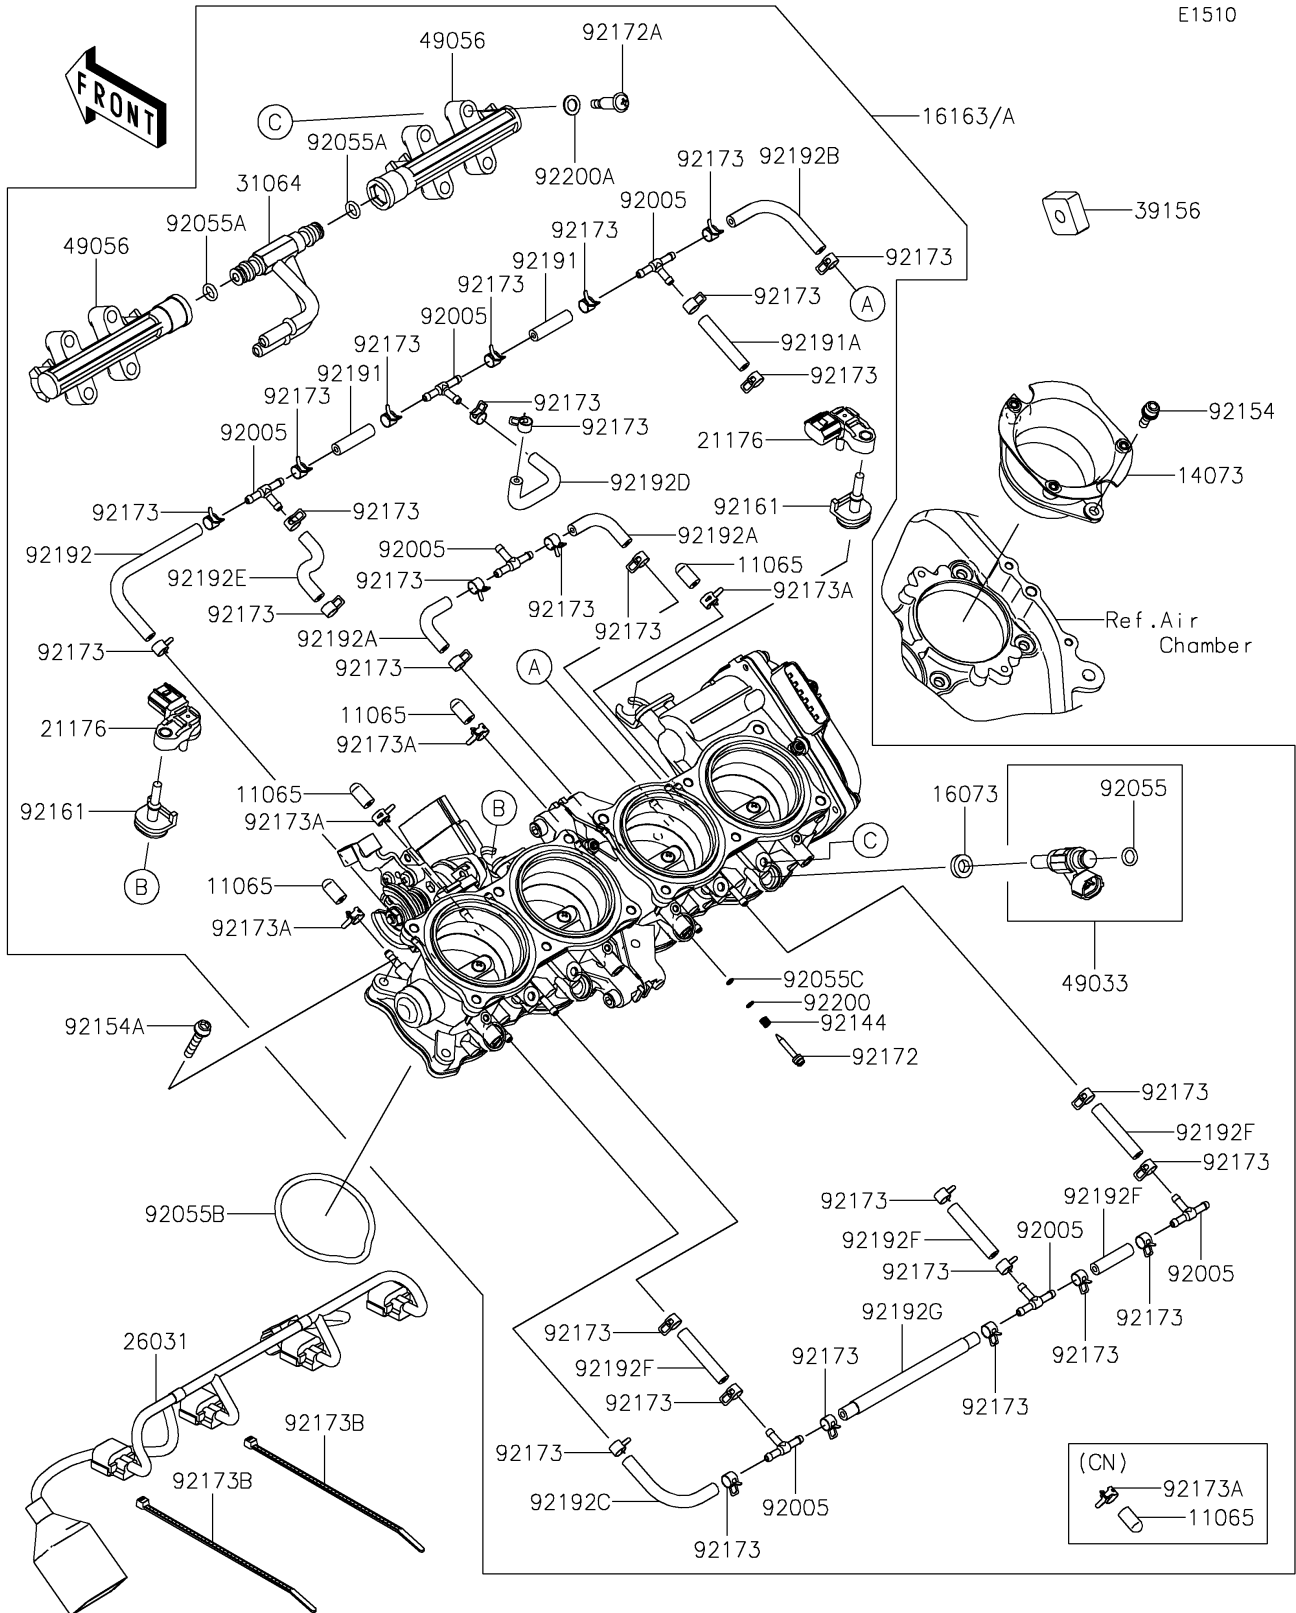

2024 Ninja H2

PARTS DIAGRAM

Throttle

E1510

2024 Ninja H2

PARTS LIST

Throttle

ITEM NAME

PART NUMBER

QUANTITY
