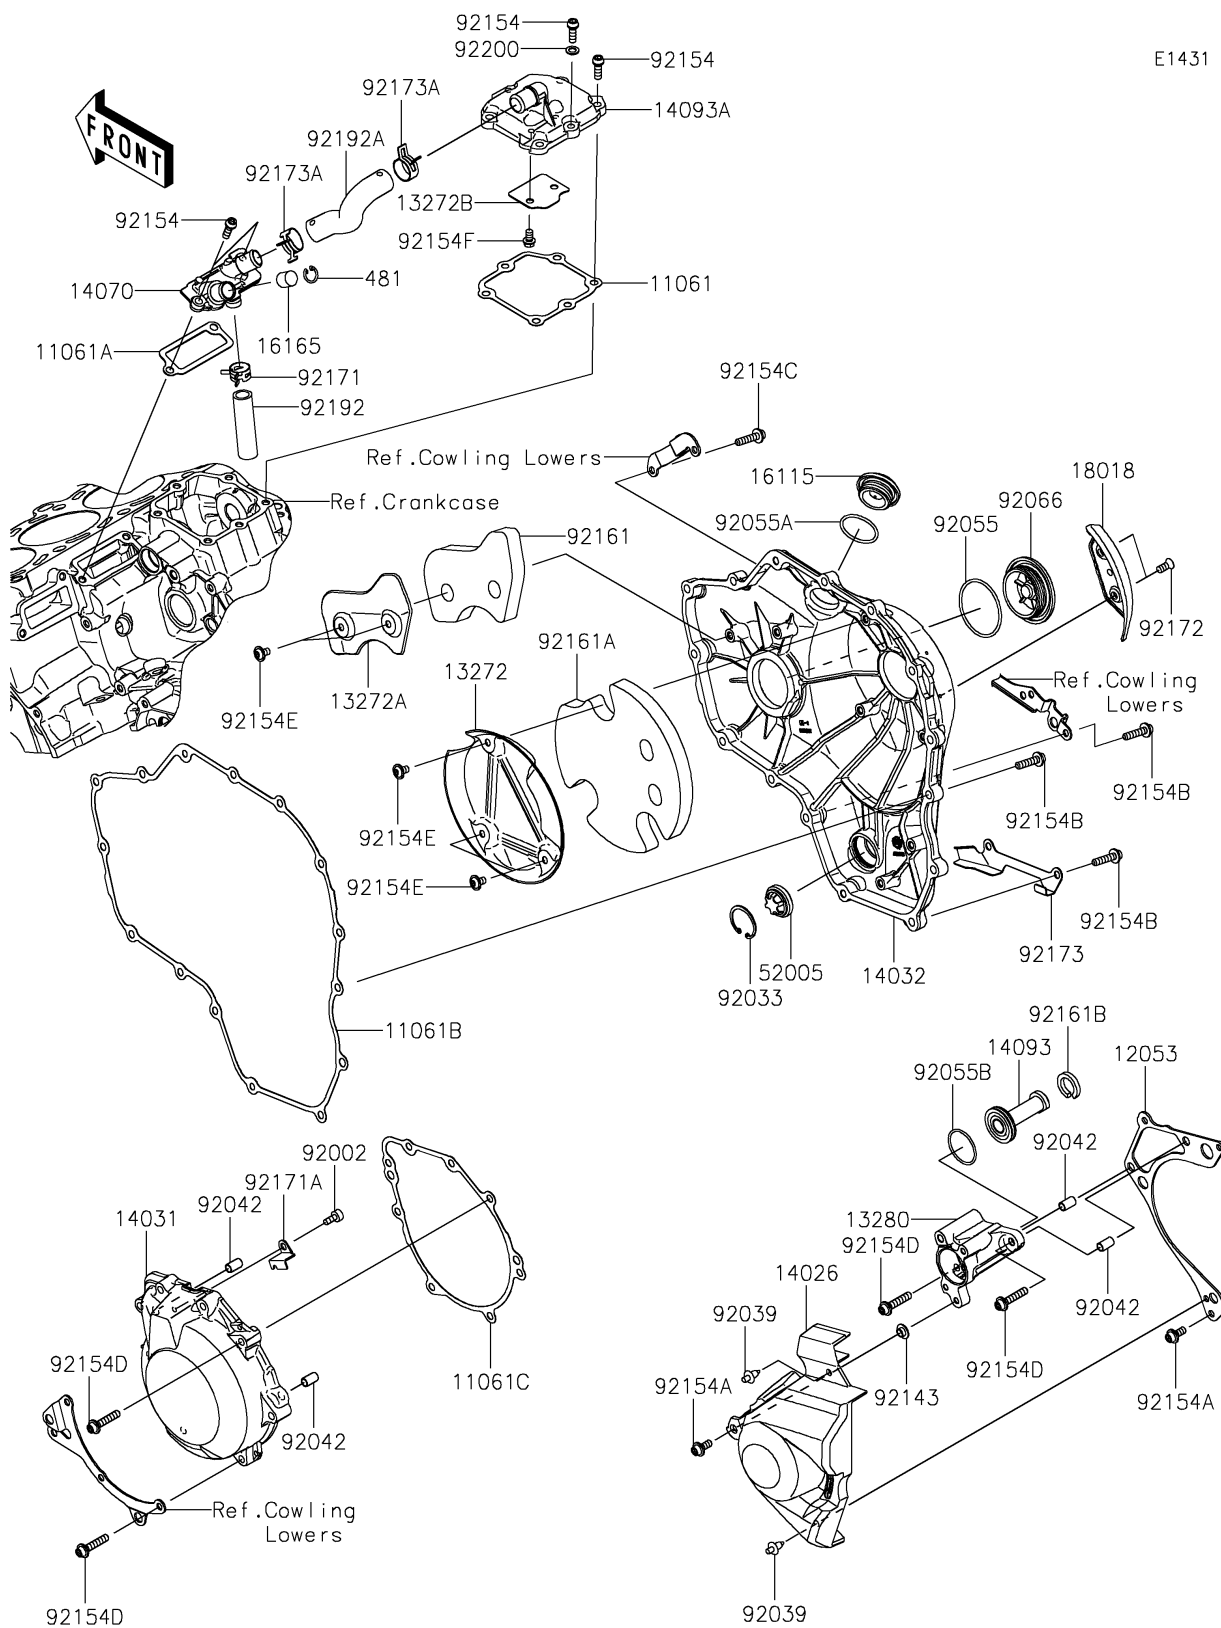

2024 Ninja H2

PARTS DIAGRAM

Engine Cover(s)

E1431

2024 Ninja H2

PARTS LIST

Engine Cover(s)

ITEM NAME

PART NUMBER

QUANTITY
