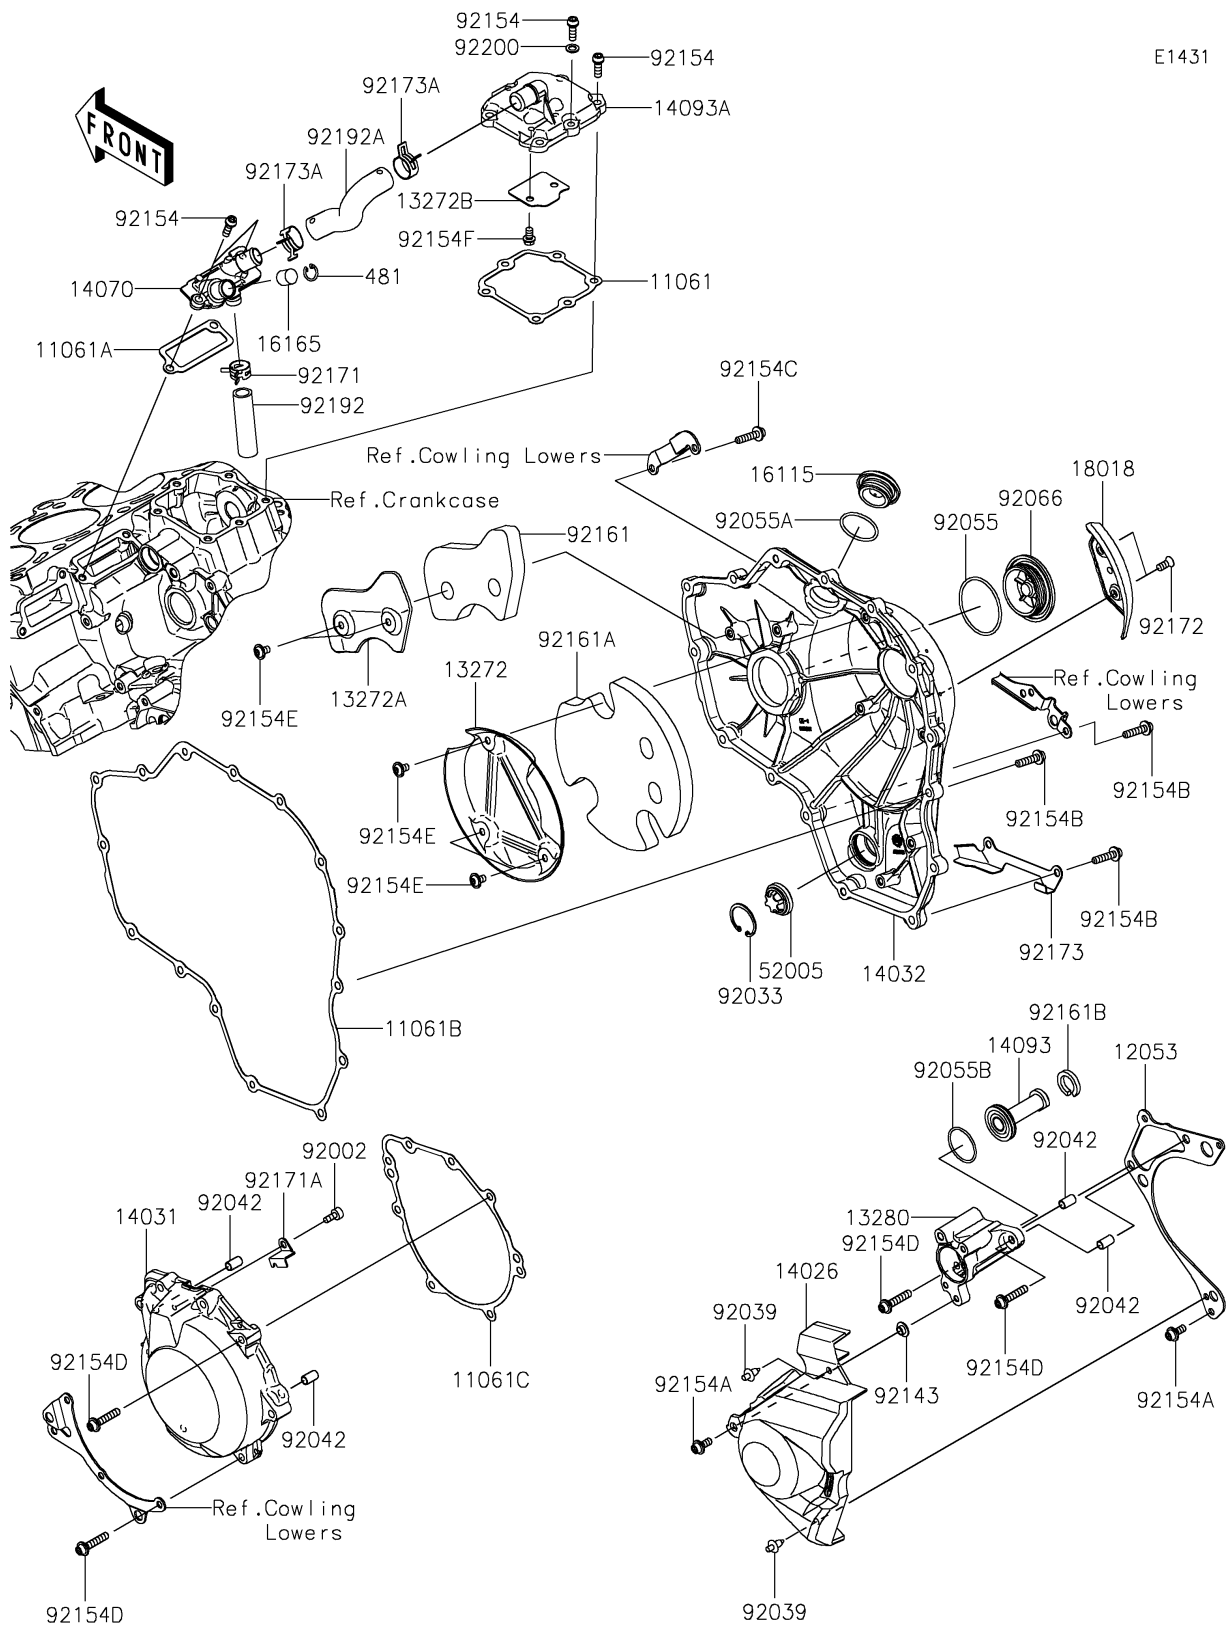

2024 Ninja H2

PARTS DIAGRAM

Engine Cover(s)

E1431

2024 Ninja H2

PARTS LIST

Engine Cover(s)

ITEM NAME

PART NUMBER

QUANTITY
