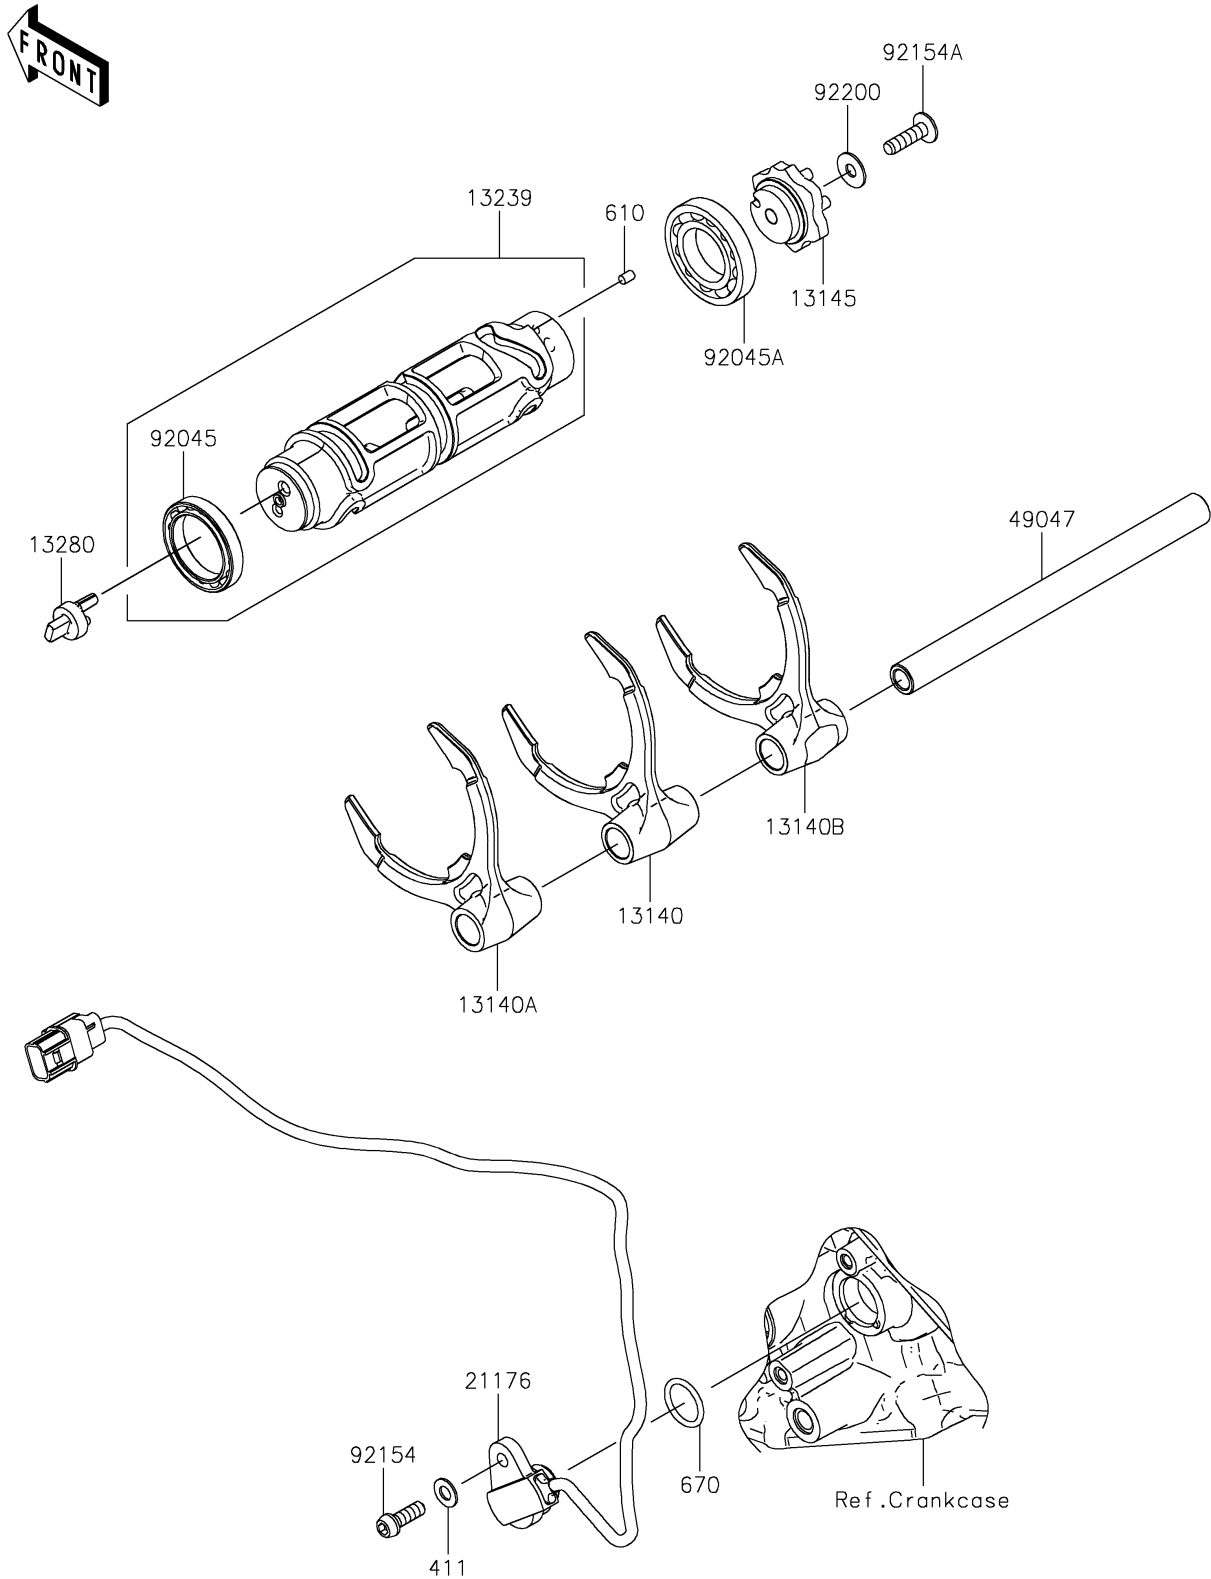

2024 NINJA H2[®] CARBON ABS

PARTS DIAGRAM

Gear Change Drum/Shift Fork(s)

E1362

2024 NINJA H2[®] CARBON ABS

PARTS LIST

Gear Change Drum/Shift Fork(s)

ITEM NAME	PART NUMBER	QUANTITY
-----------	-------------	----------
