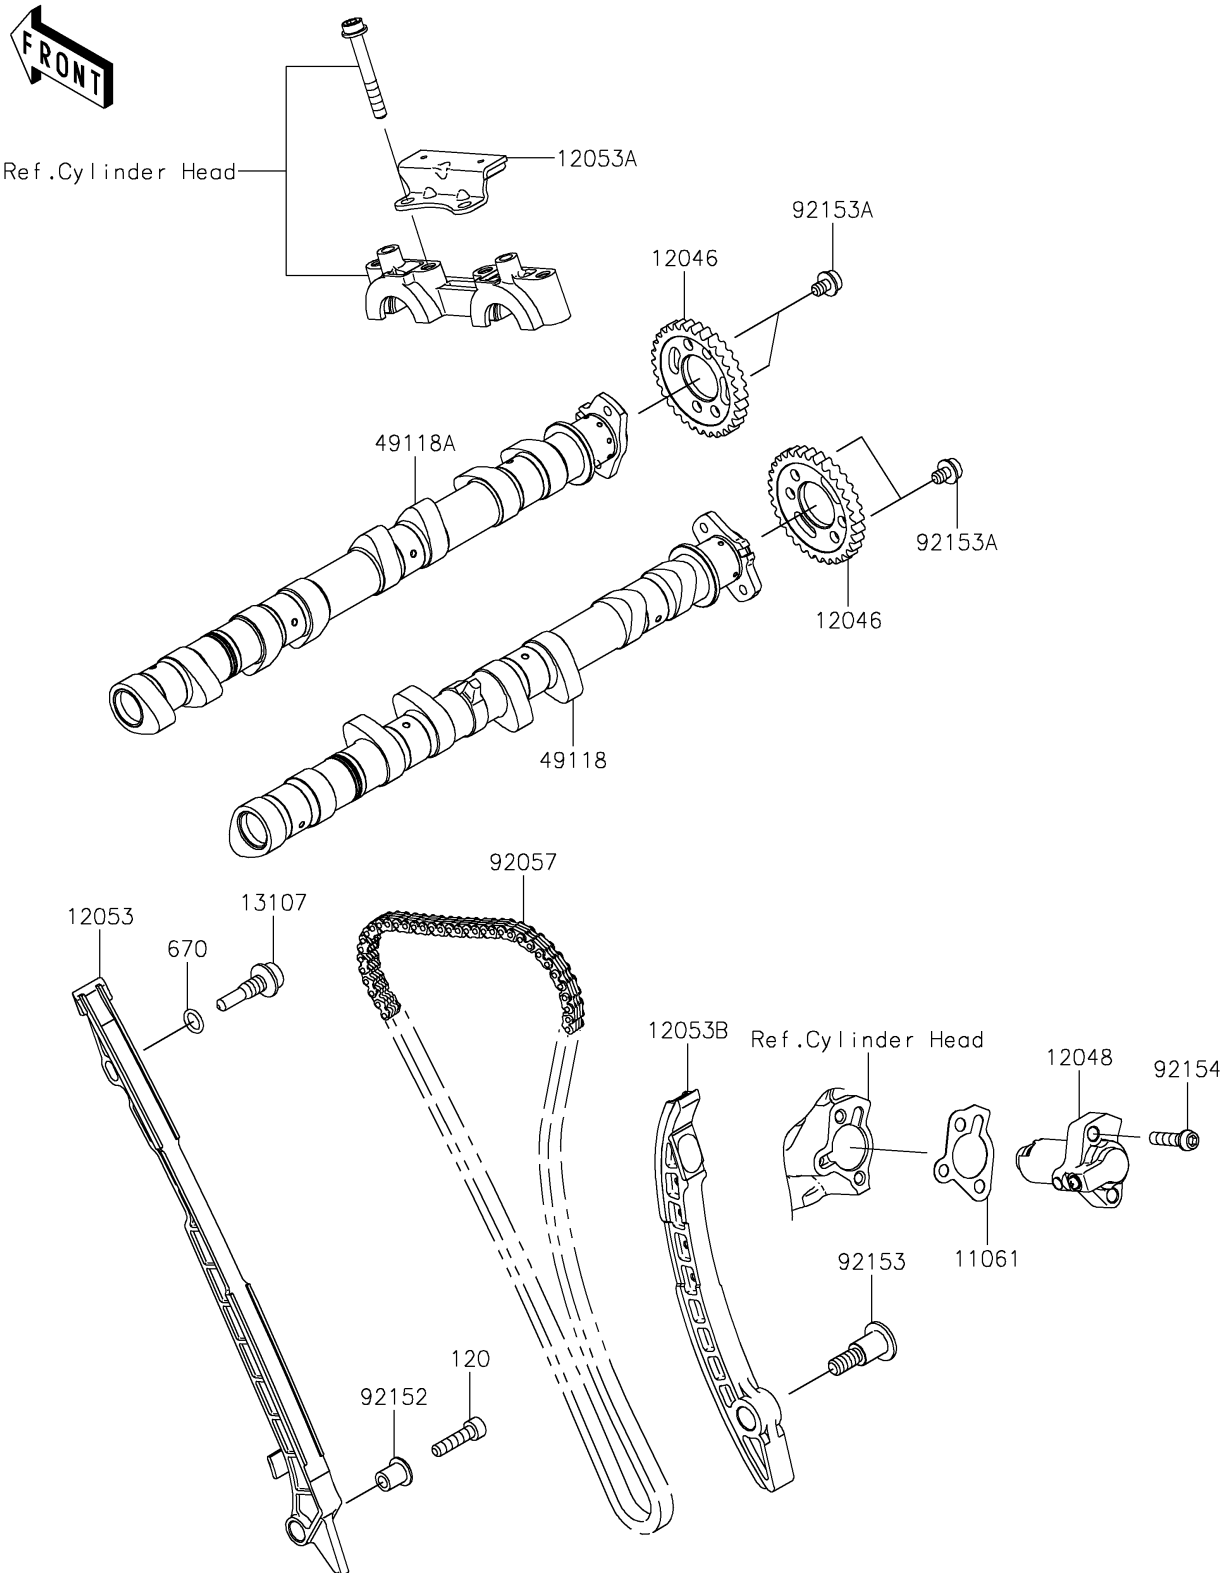

2024 NINJA H2[®] CARBON ABS

PARTS DIAGRAM

Camshaft(s)/Tensioner

E1230

2024 NINJA H2[®] CARBON ABS

PARTS LIST

Camshaft(s)/Tensioner

ITEM NAME

PART NUMBER

QUANTITY
