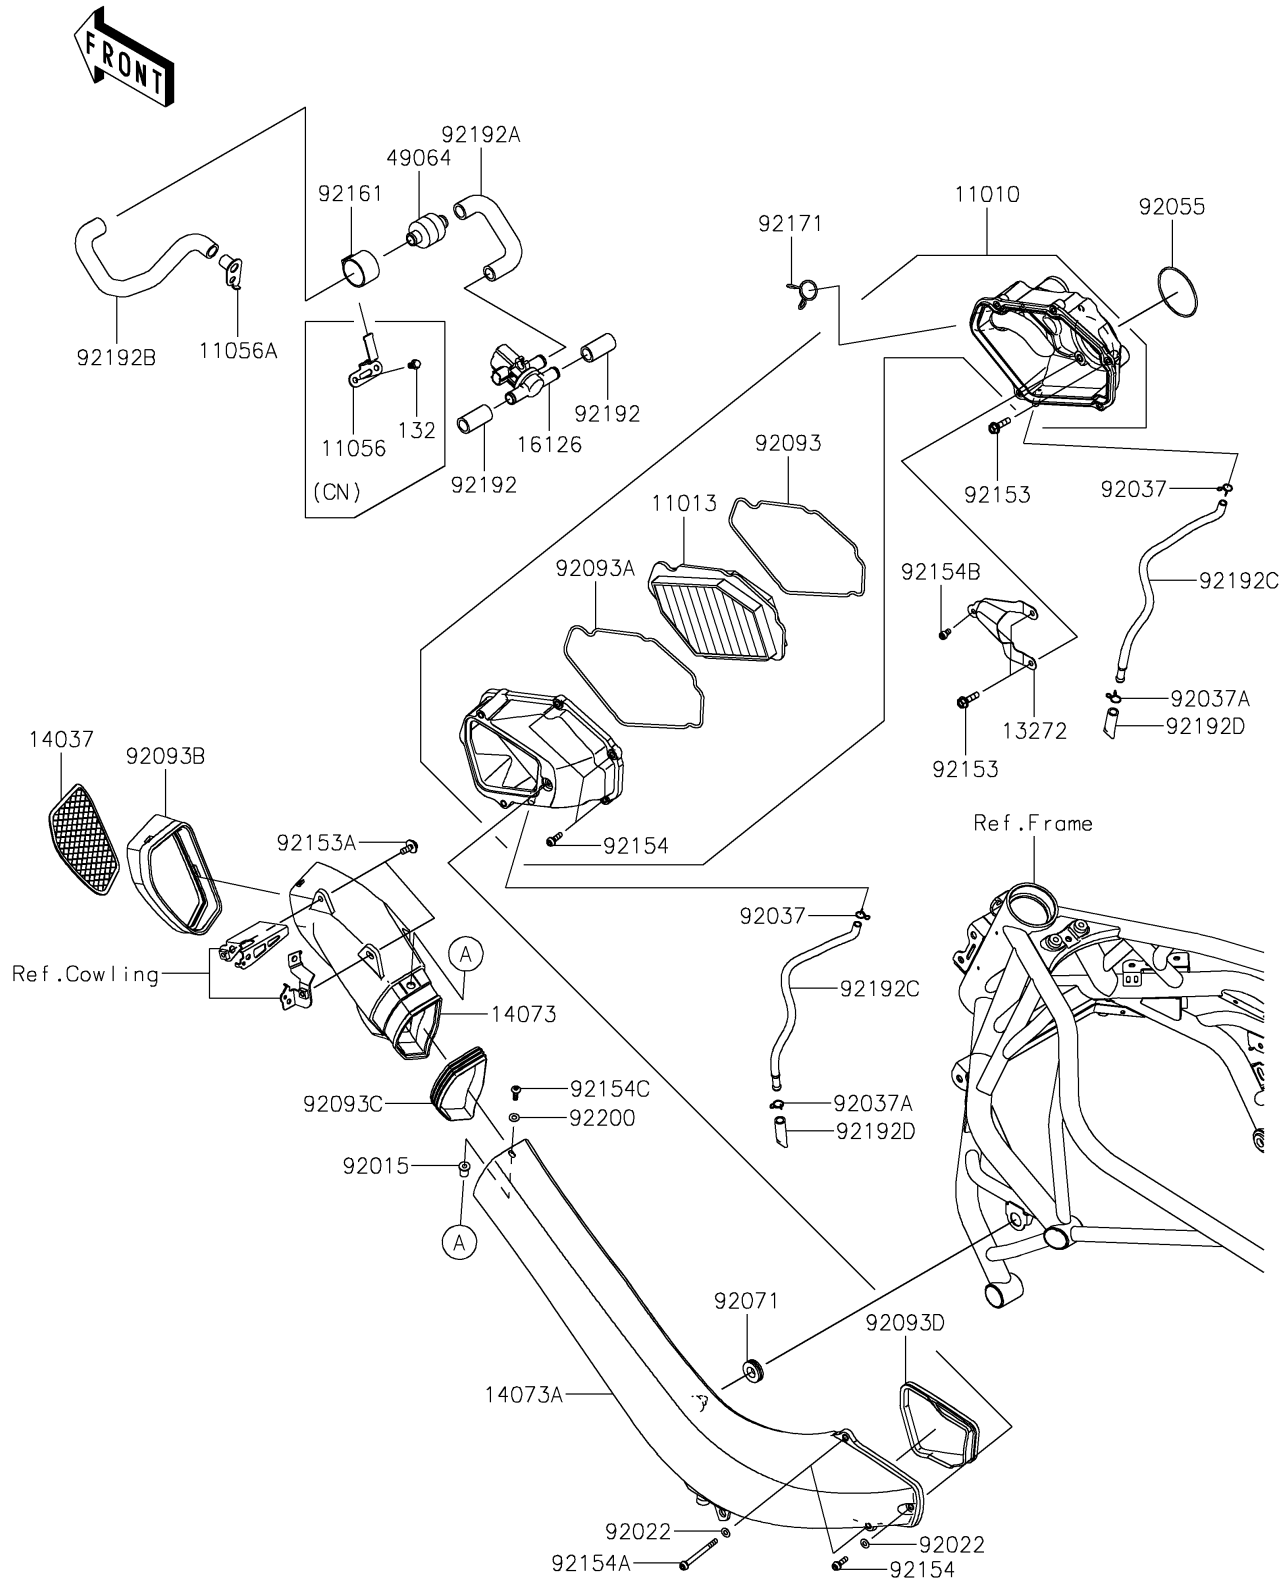

2024 Ninja H2

PARTS DIAGRAM

Air Cleaner

E1130

2024 Ninja H2

PARTS LIST

Air Cleaner

ITEM NAME

PART NUMBER

QUANTITY
