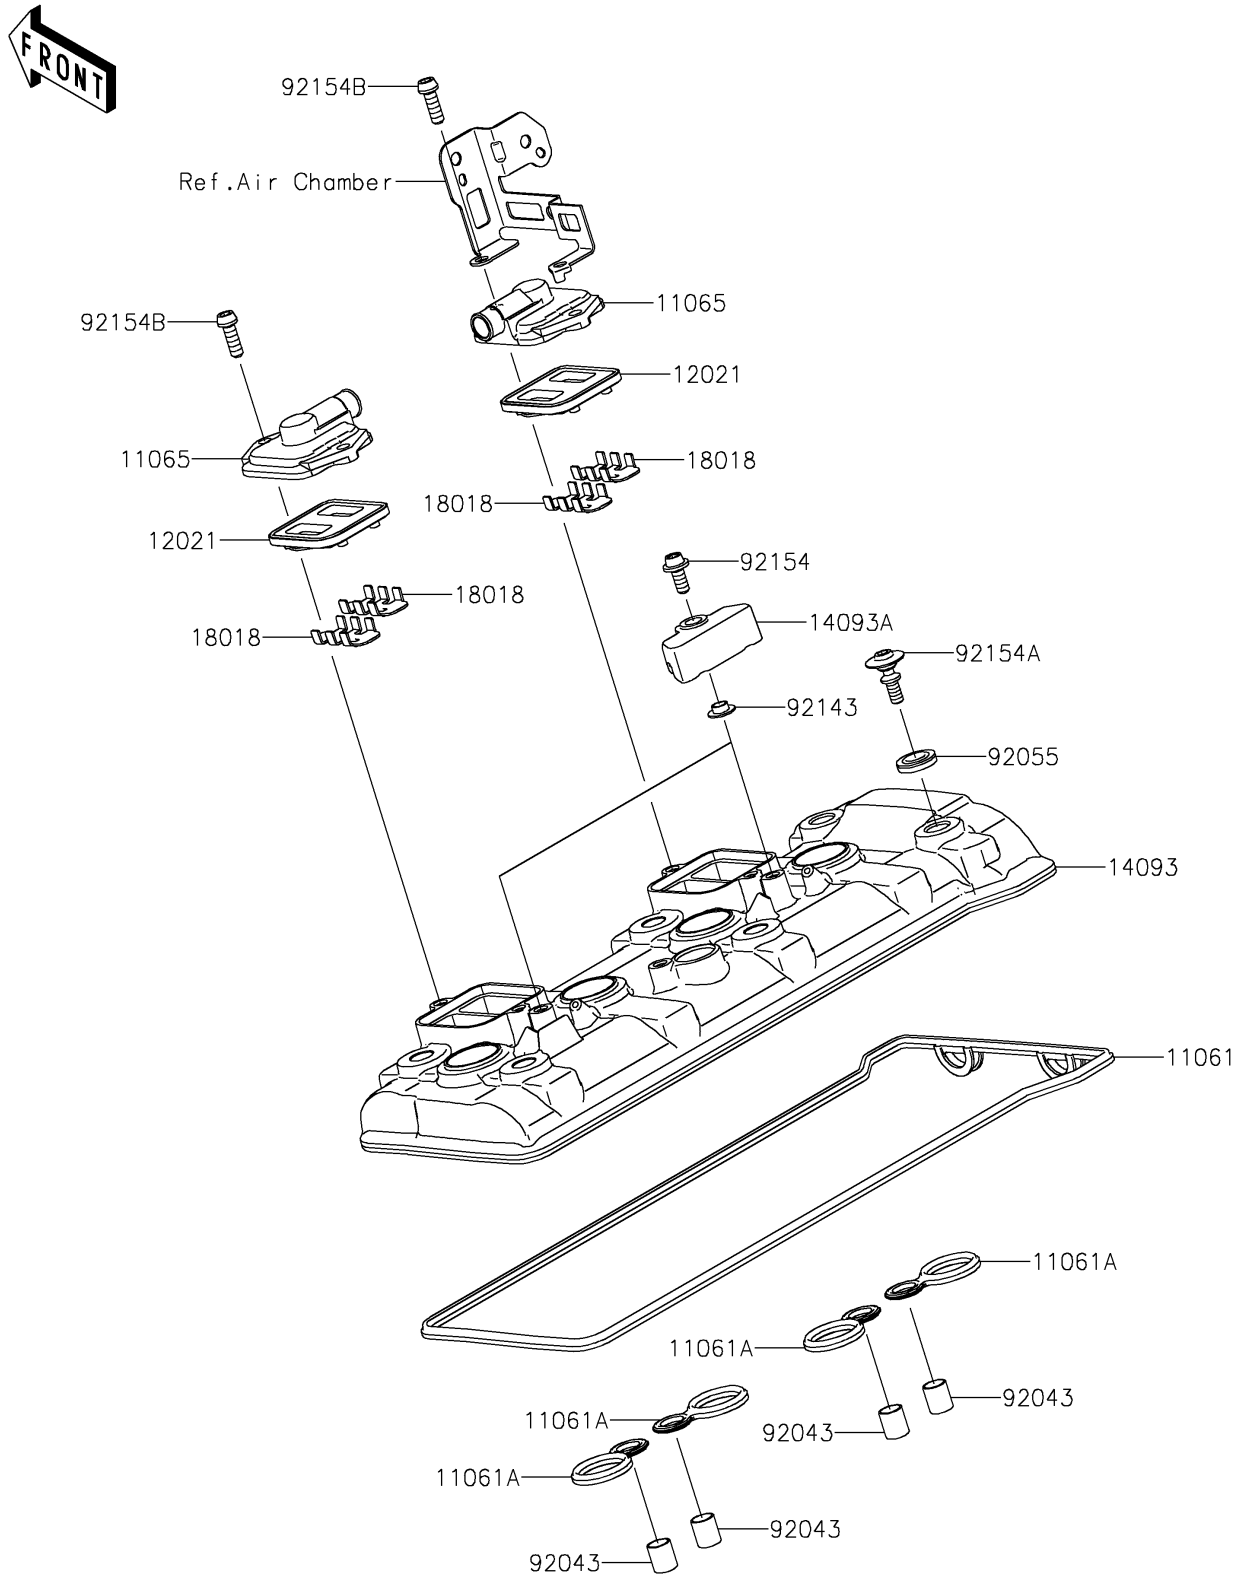

2024 Ninja H2

PARTS DIAGRAM

Cylinder Head Cover

E1112

2024 Ninja H2

PARTS LIST

Cylinder Head Cover

ITEM NAME

PART NUMBER

QUANTITY
