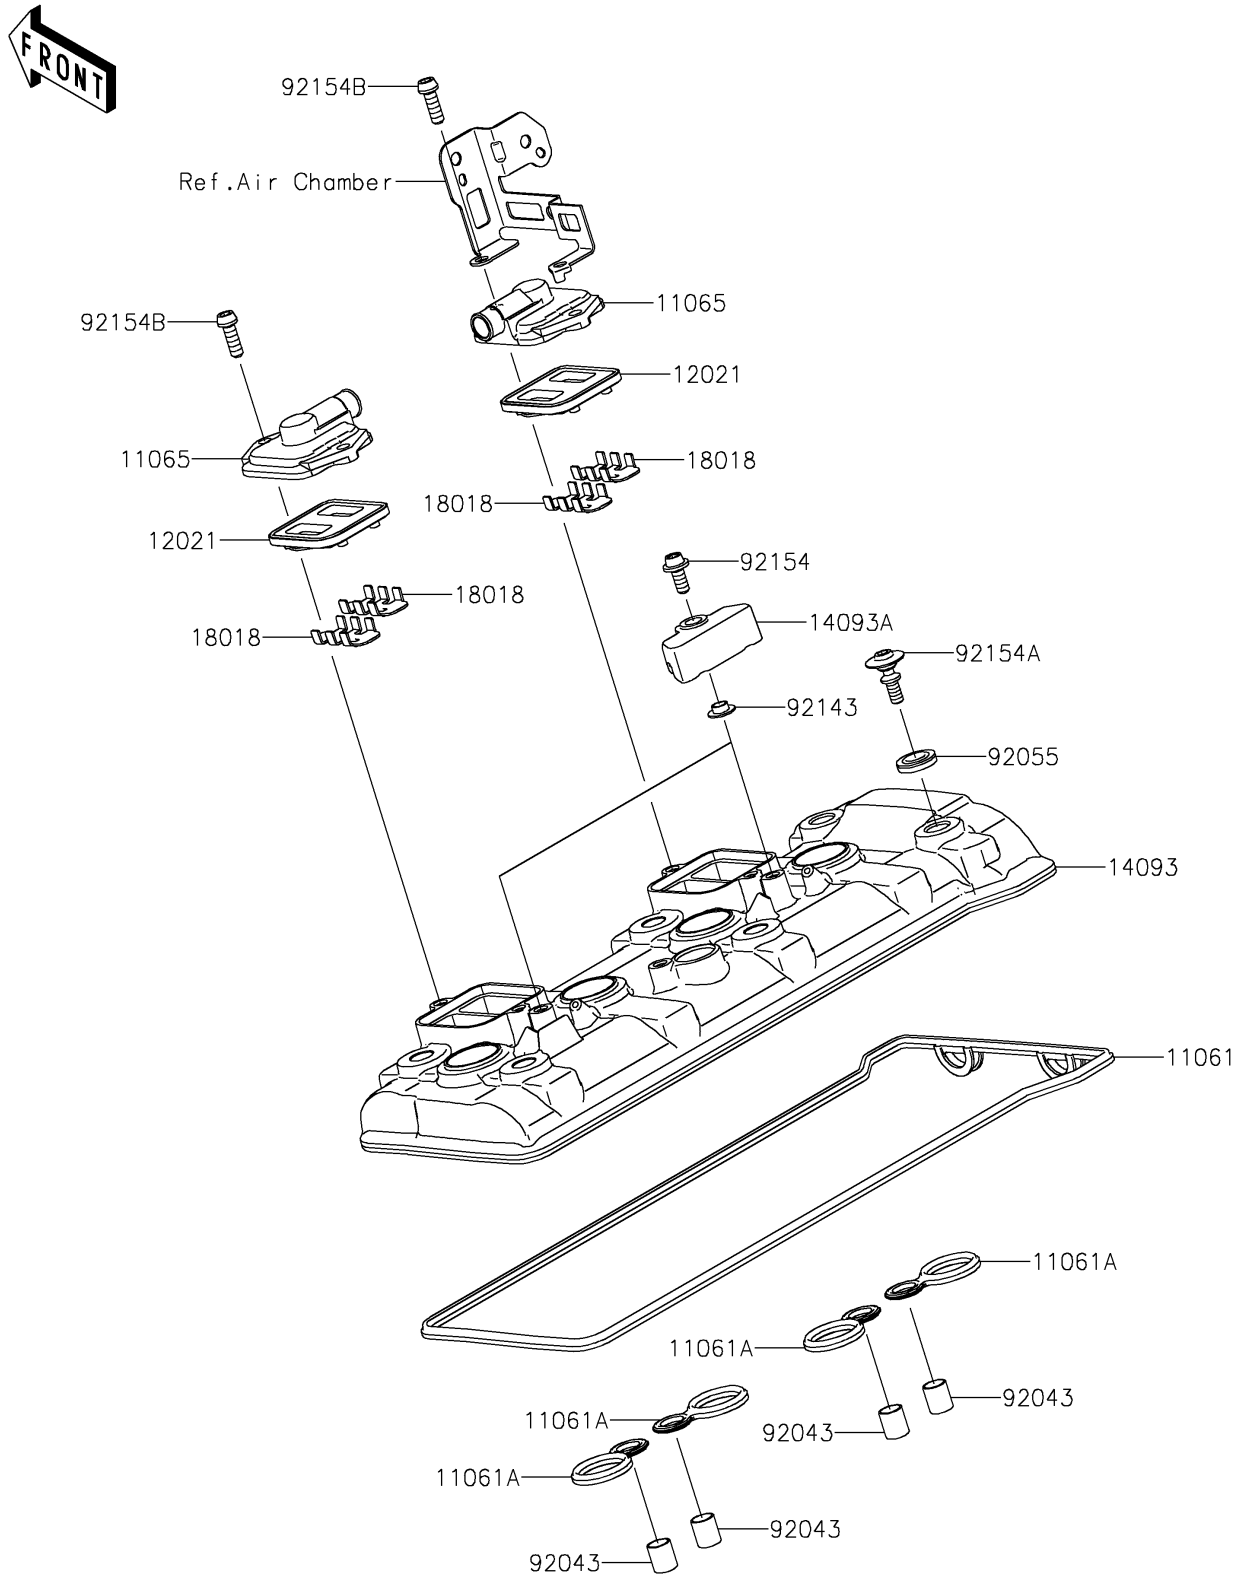

2024 Ninja H2

PARTS DIAGRAM

Cylinder Head Cover

E1112

2024 Ninja H2

PARTS LIST

Cylinder Head Cover

ITEM NAME	PART NUMBER	QUANTITY
-----------	-------------	----------
