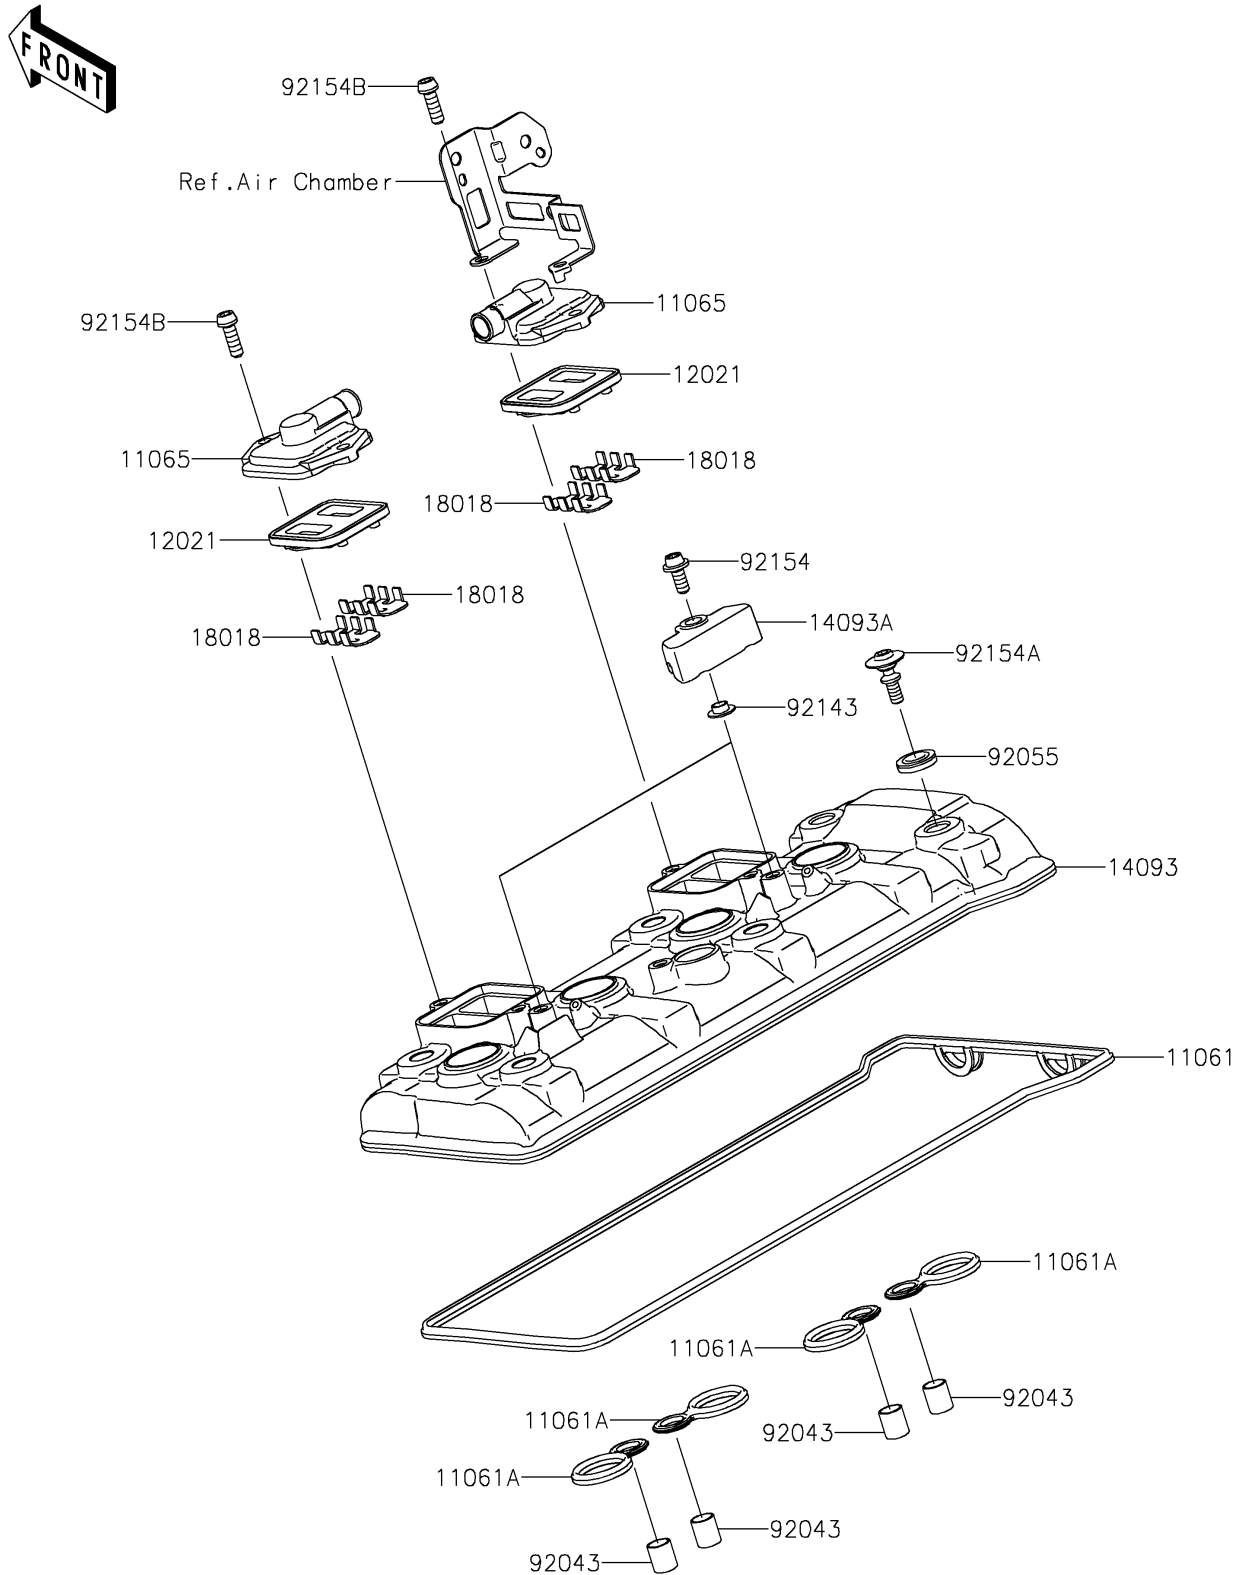

2024 NINJA H2[®] CARBON ABS

PARTS DIAGRAM Cylinder Head Cover

E1112

2024 NINJA H2[®] CARBON ABS

PARTS LIST

Cylinder Head Cover

ITEM NAME	PART NUMBER	QUANTITY
-----------	-------------	----------
