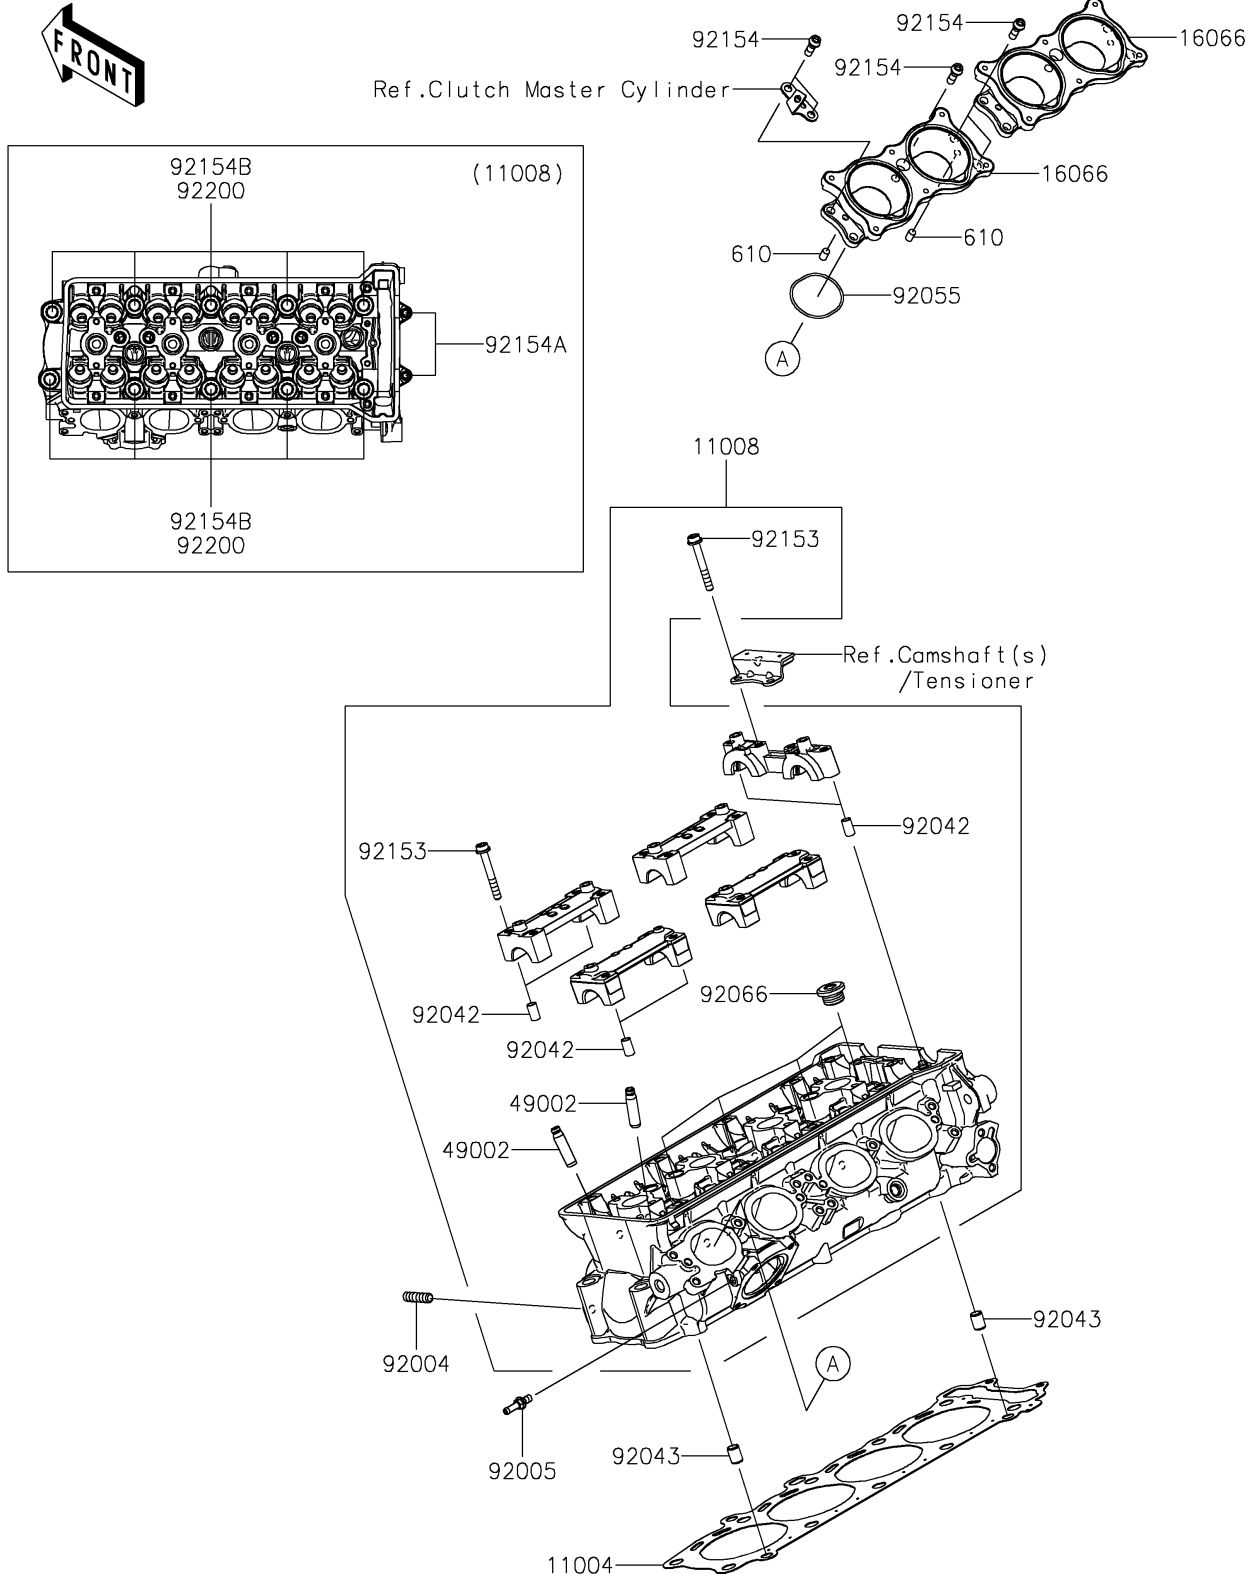

2024 Ninja H2

PARTS DIAGRAM

Cylinder Head

E1111

2024 Ninja H2

PARTS LIST

Cylinder Head

ITEM NAME

PART NUMBER

QUANTITY
