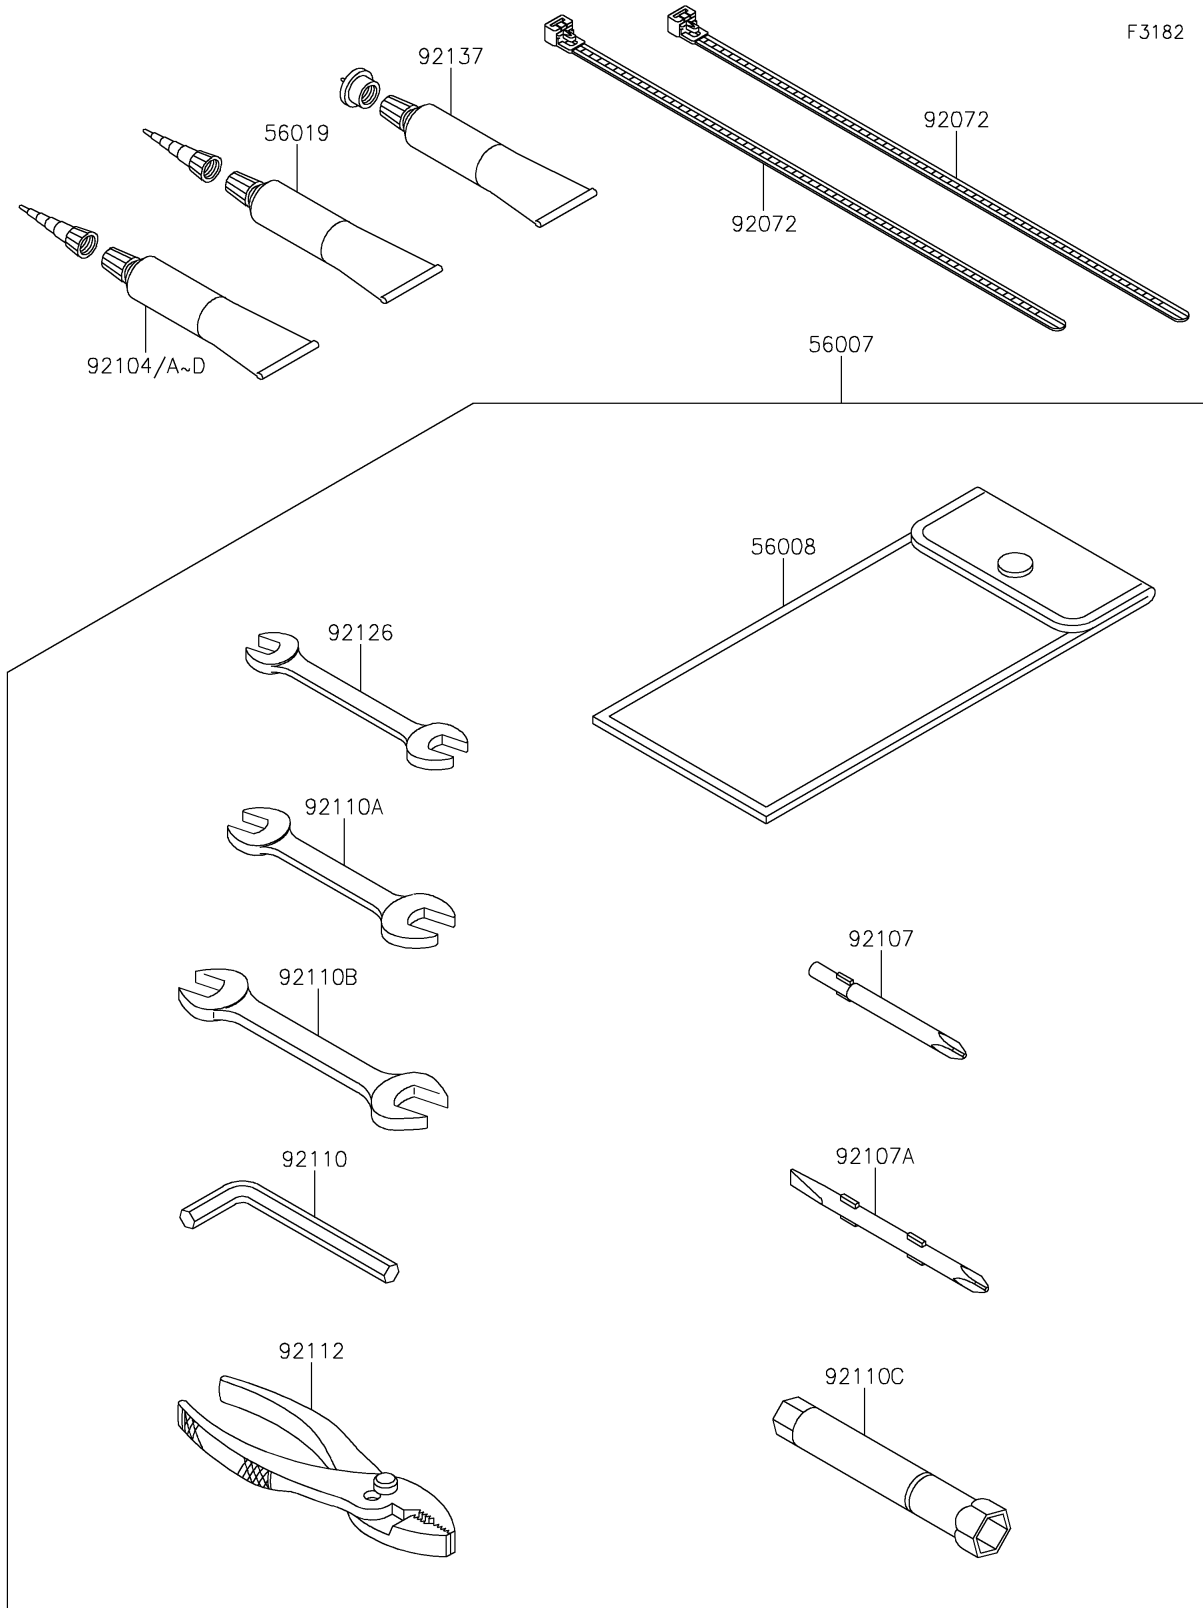

2025 JET SKI® STX® 160X

PARTS DIAGRAM

Owner's Tools

2025 JET SKI® STX® 160X

PARTS LIST

Owner's Tools

ITEM NAME

PART NUMBER

QUANTITY
