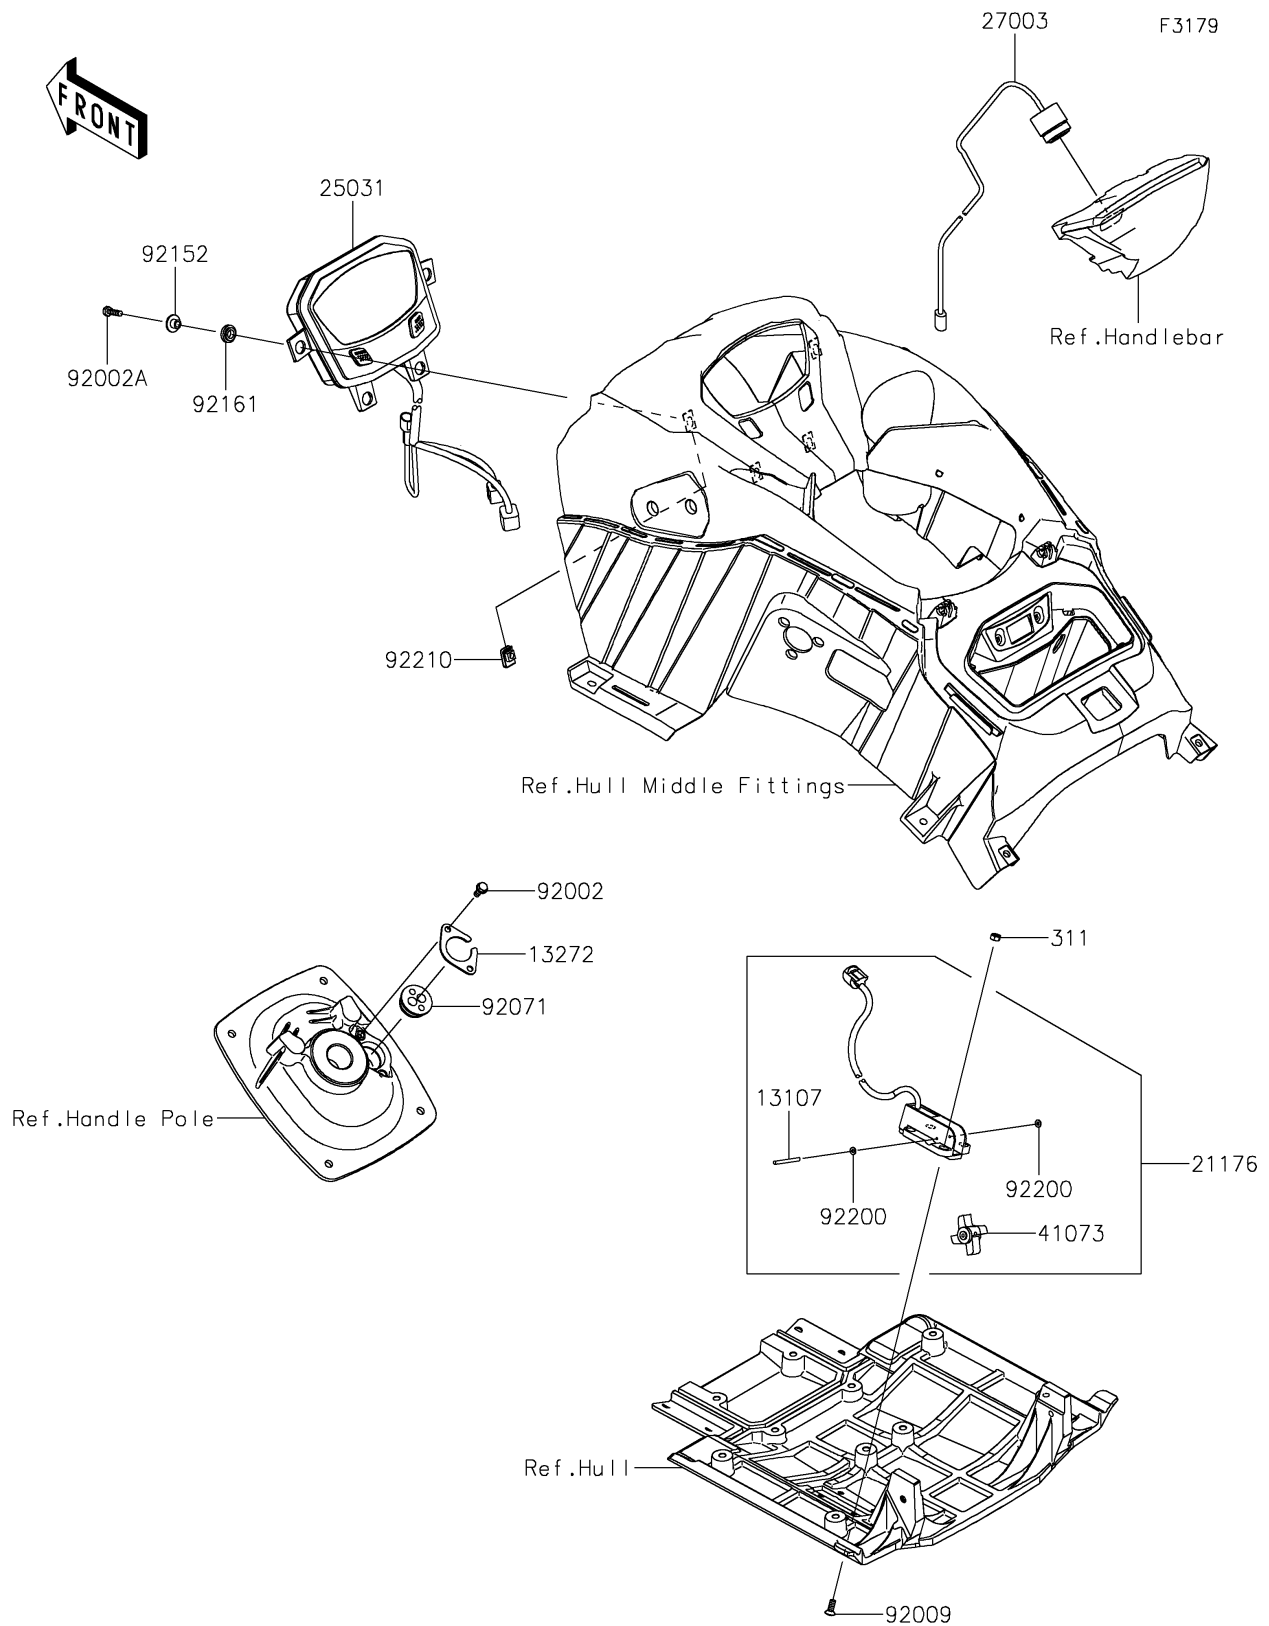

2024 JET SKI® STX® 160X

PARTS DIAGRAM

Meters

2024 JET SKI® STX® 160X

PARTS LIST

Meters

ITEM NAME	PART NUMBER	QUANTITY
-----------	-------------	----------
