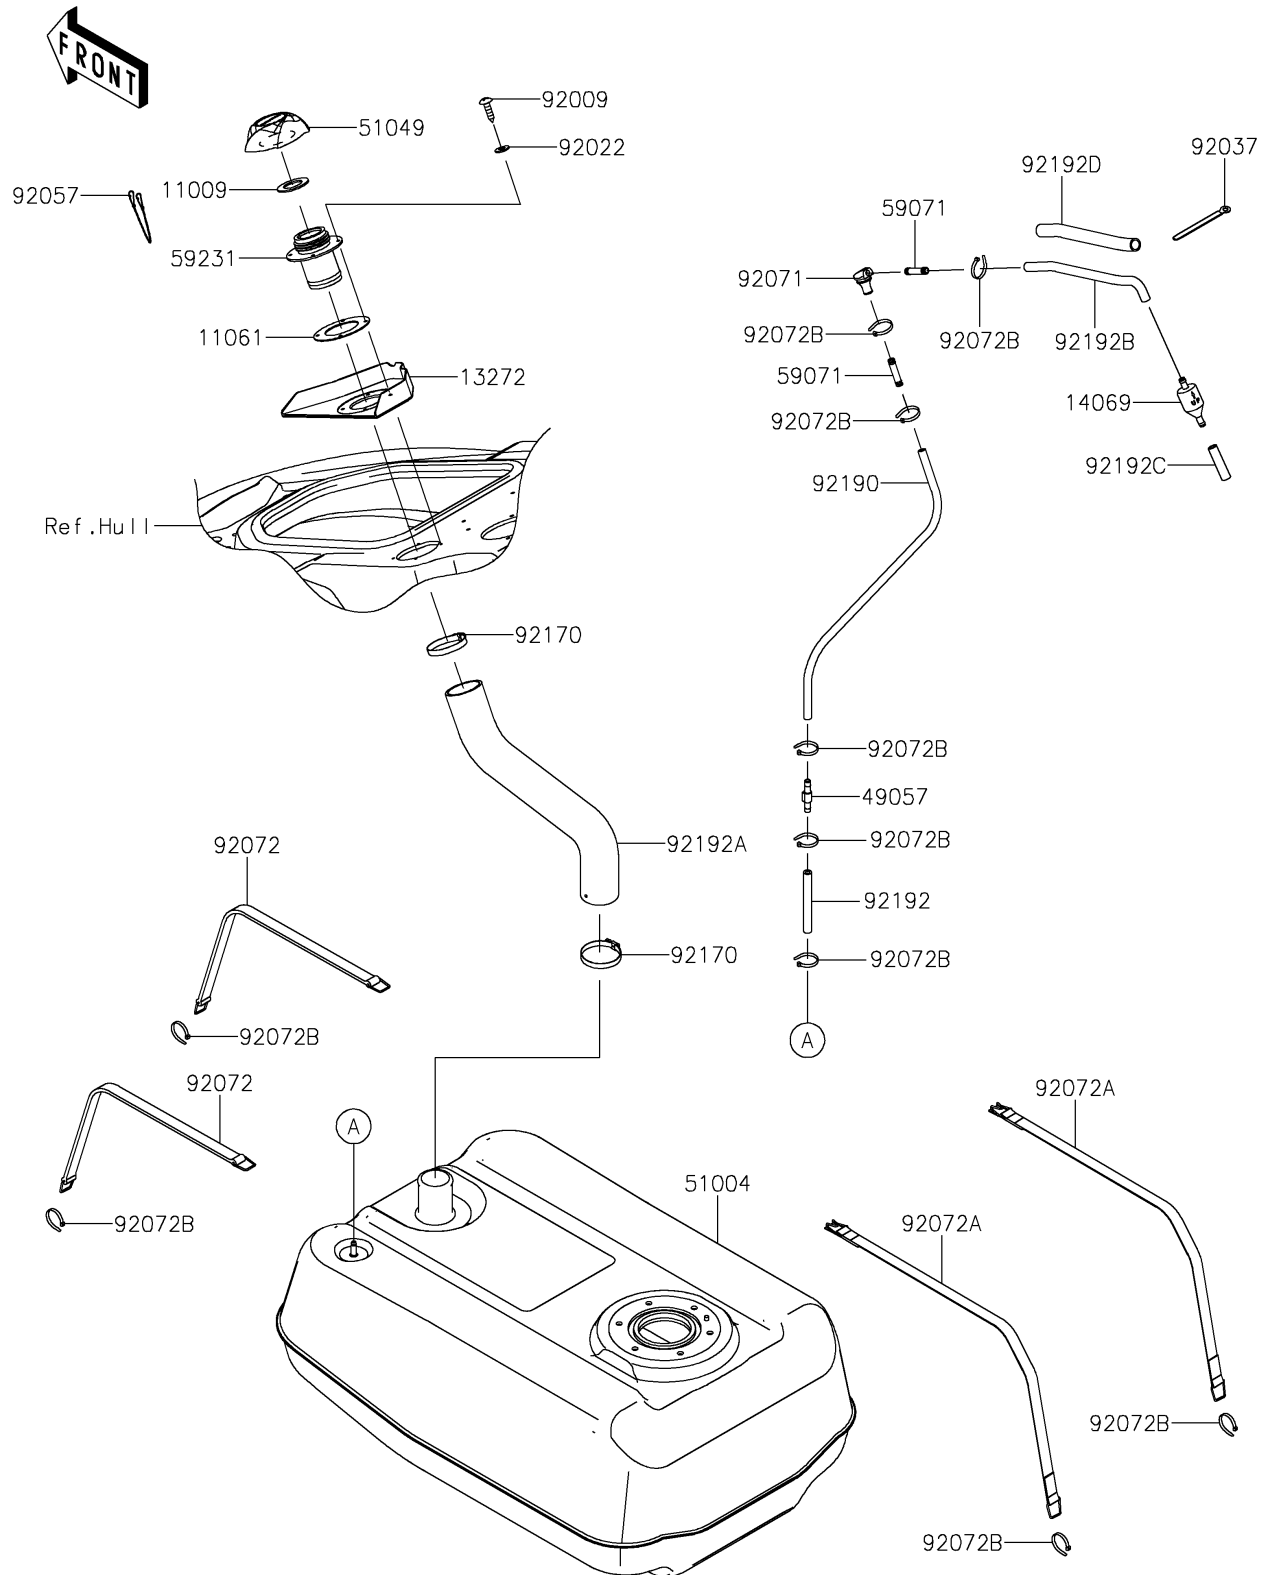

2025 JET SKI® STX® 160X

PARTS DIAGRAM

Fuel Tank

F3173

2025 JET SKI® STX® 160X

PARTS LIST

Fuel Tank

ITEM NAME

PART NUMBER

QUANTITY
