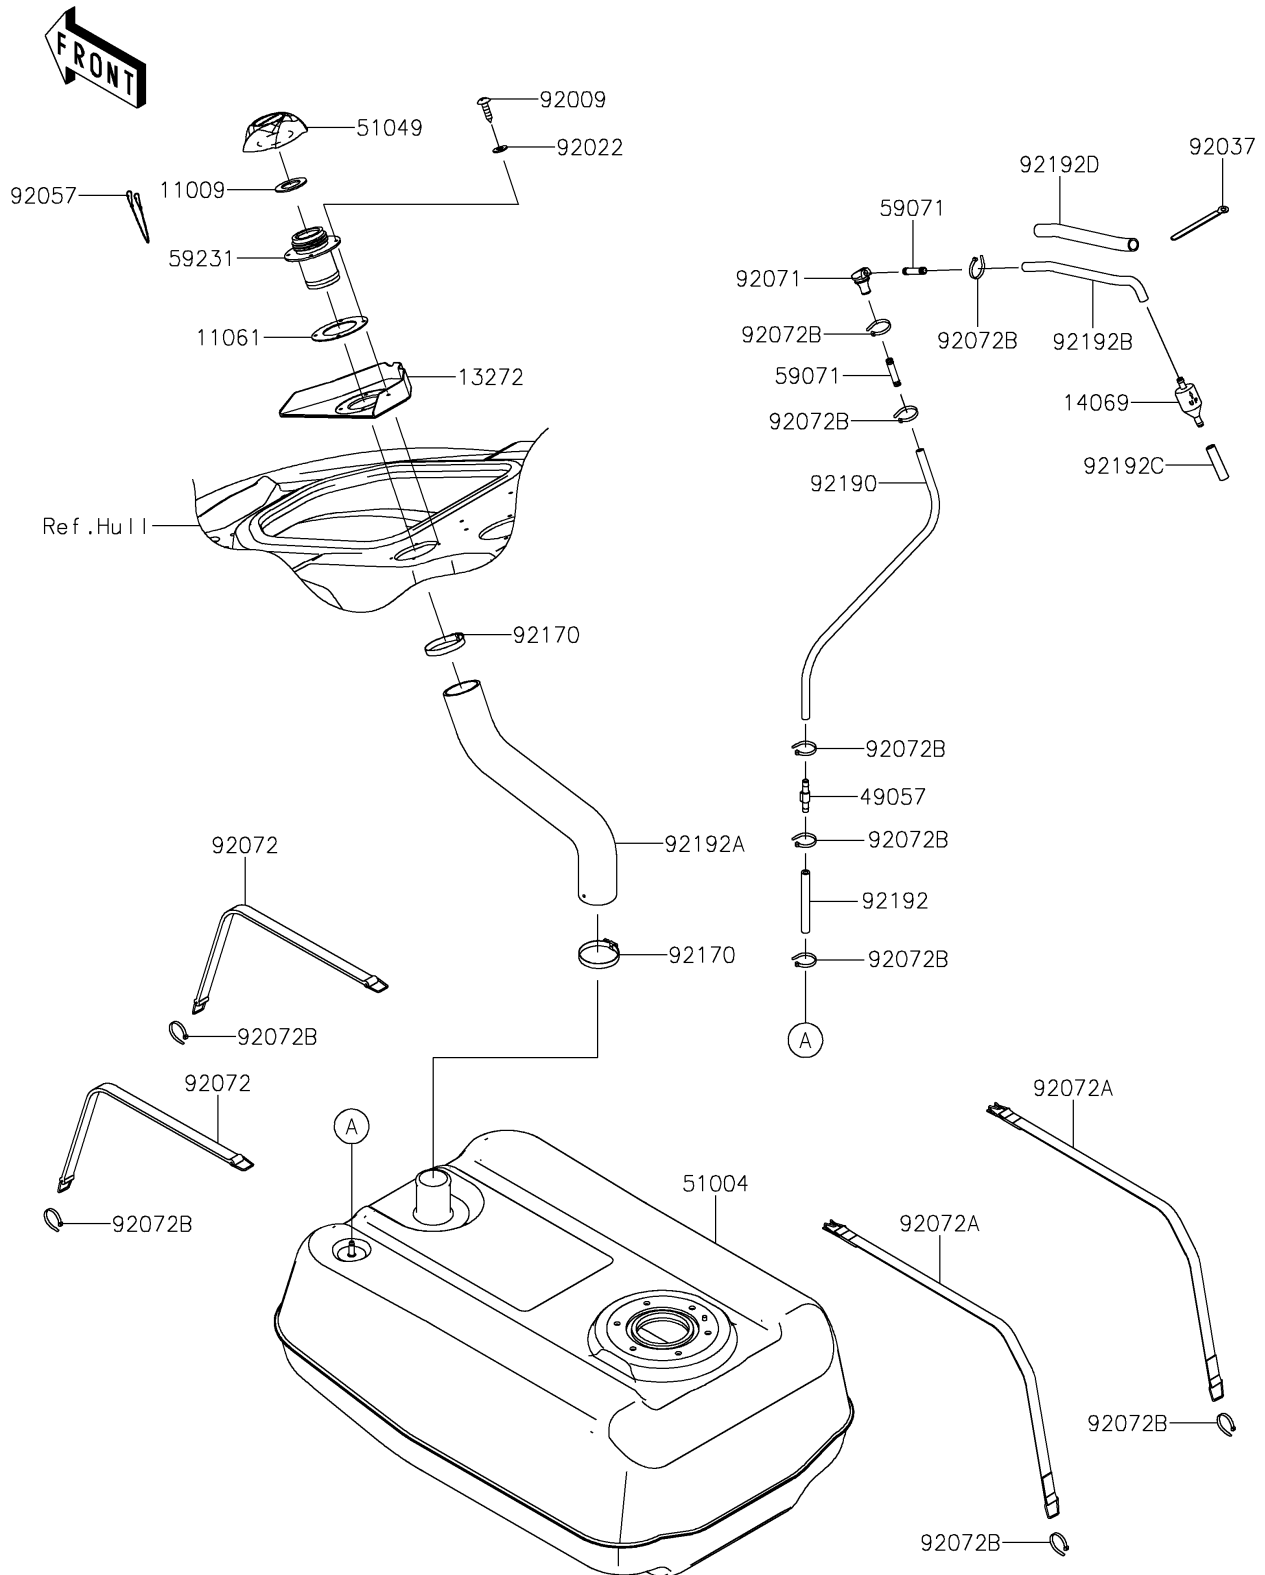

2024 JET SKI® STX® 160X

PARTS DIAGRAM

Fuel Tank

F3173

2024 JET SKI® STX® 160X

PARTS LIST

Fuel Tank

ITEM NAME	PART NUMBER	QUANTITY
-----------	-------------	----------
