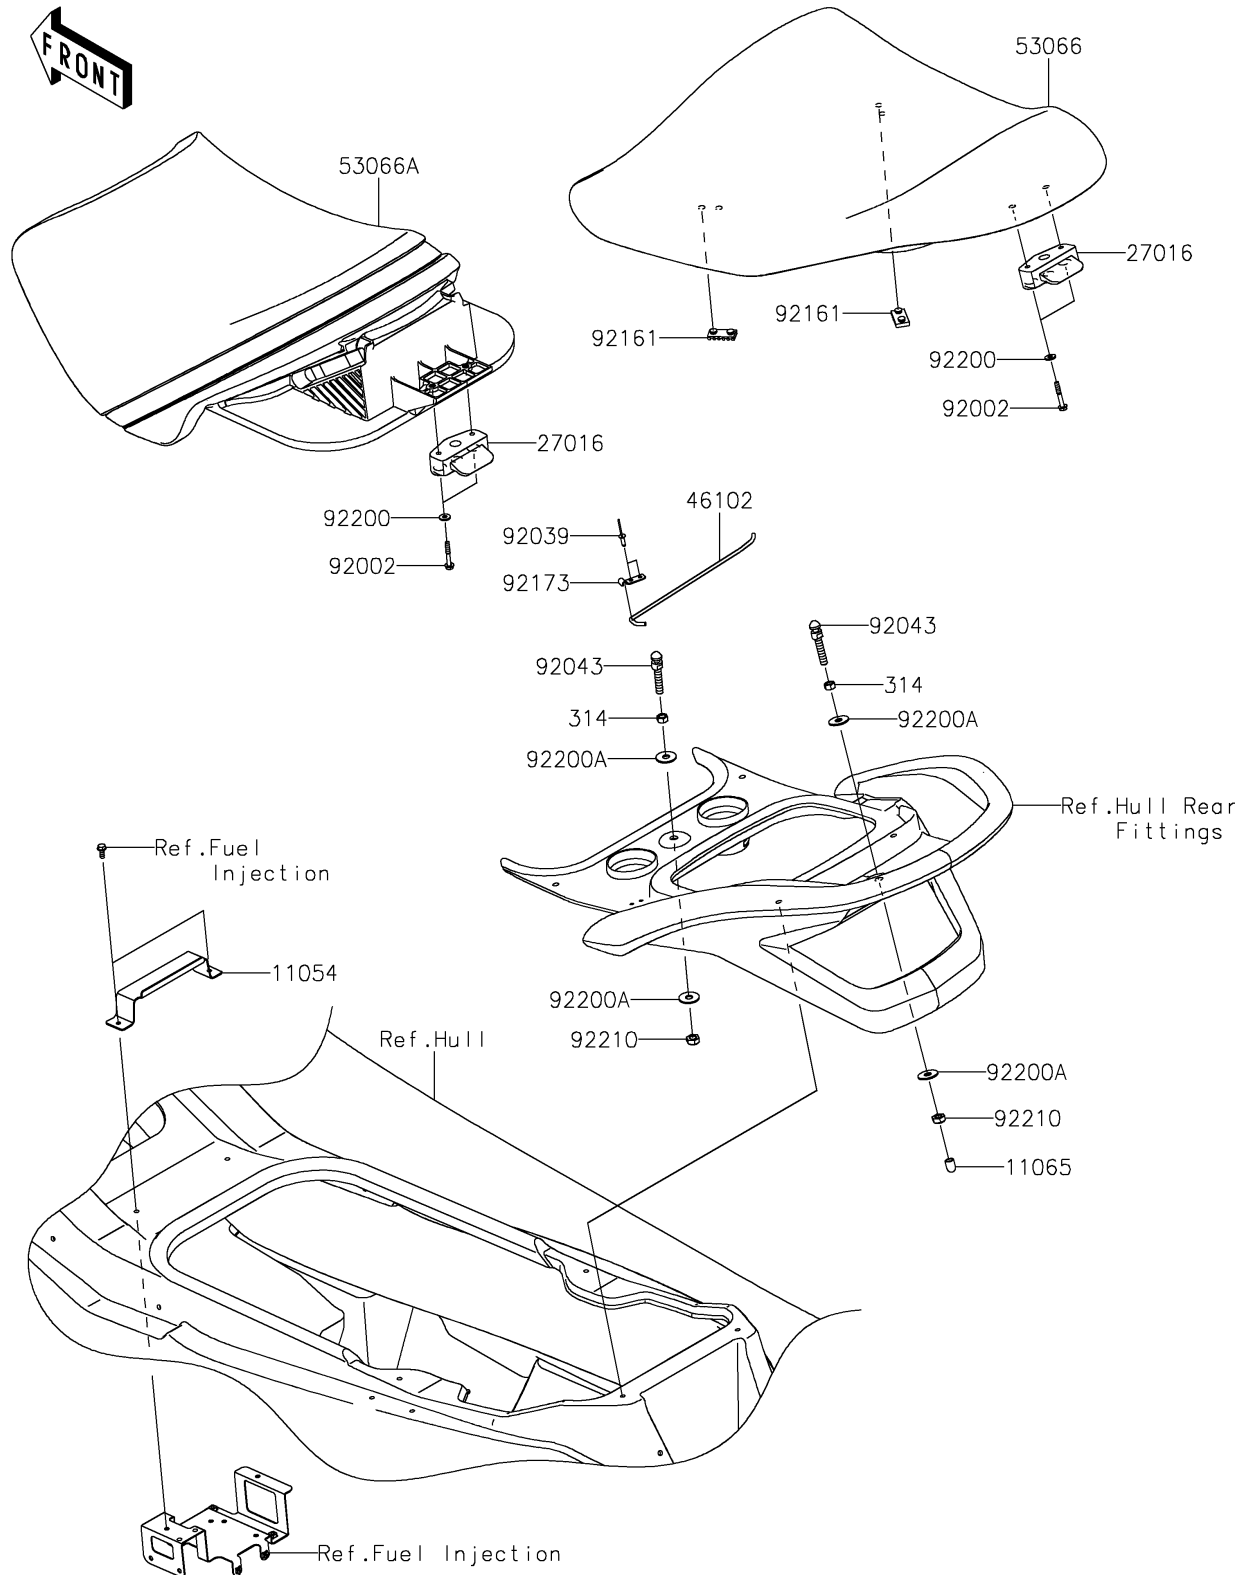

2025 JET SKI® STX® 160X

PARTS DIAGRAM

Seat

F3146

2025 JET SKI® STX® 160X

PARTS LIST

Seat

ITEM NAME

PART NUMBER

QUANTITY
