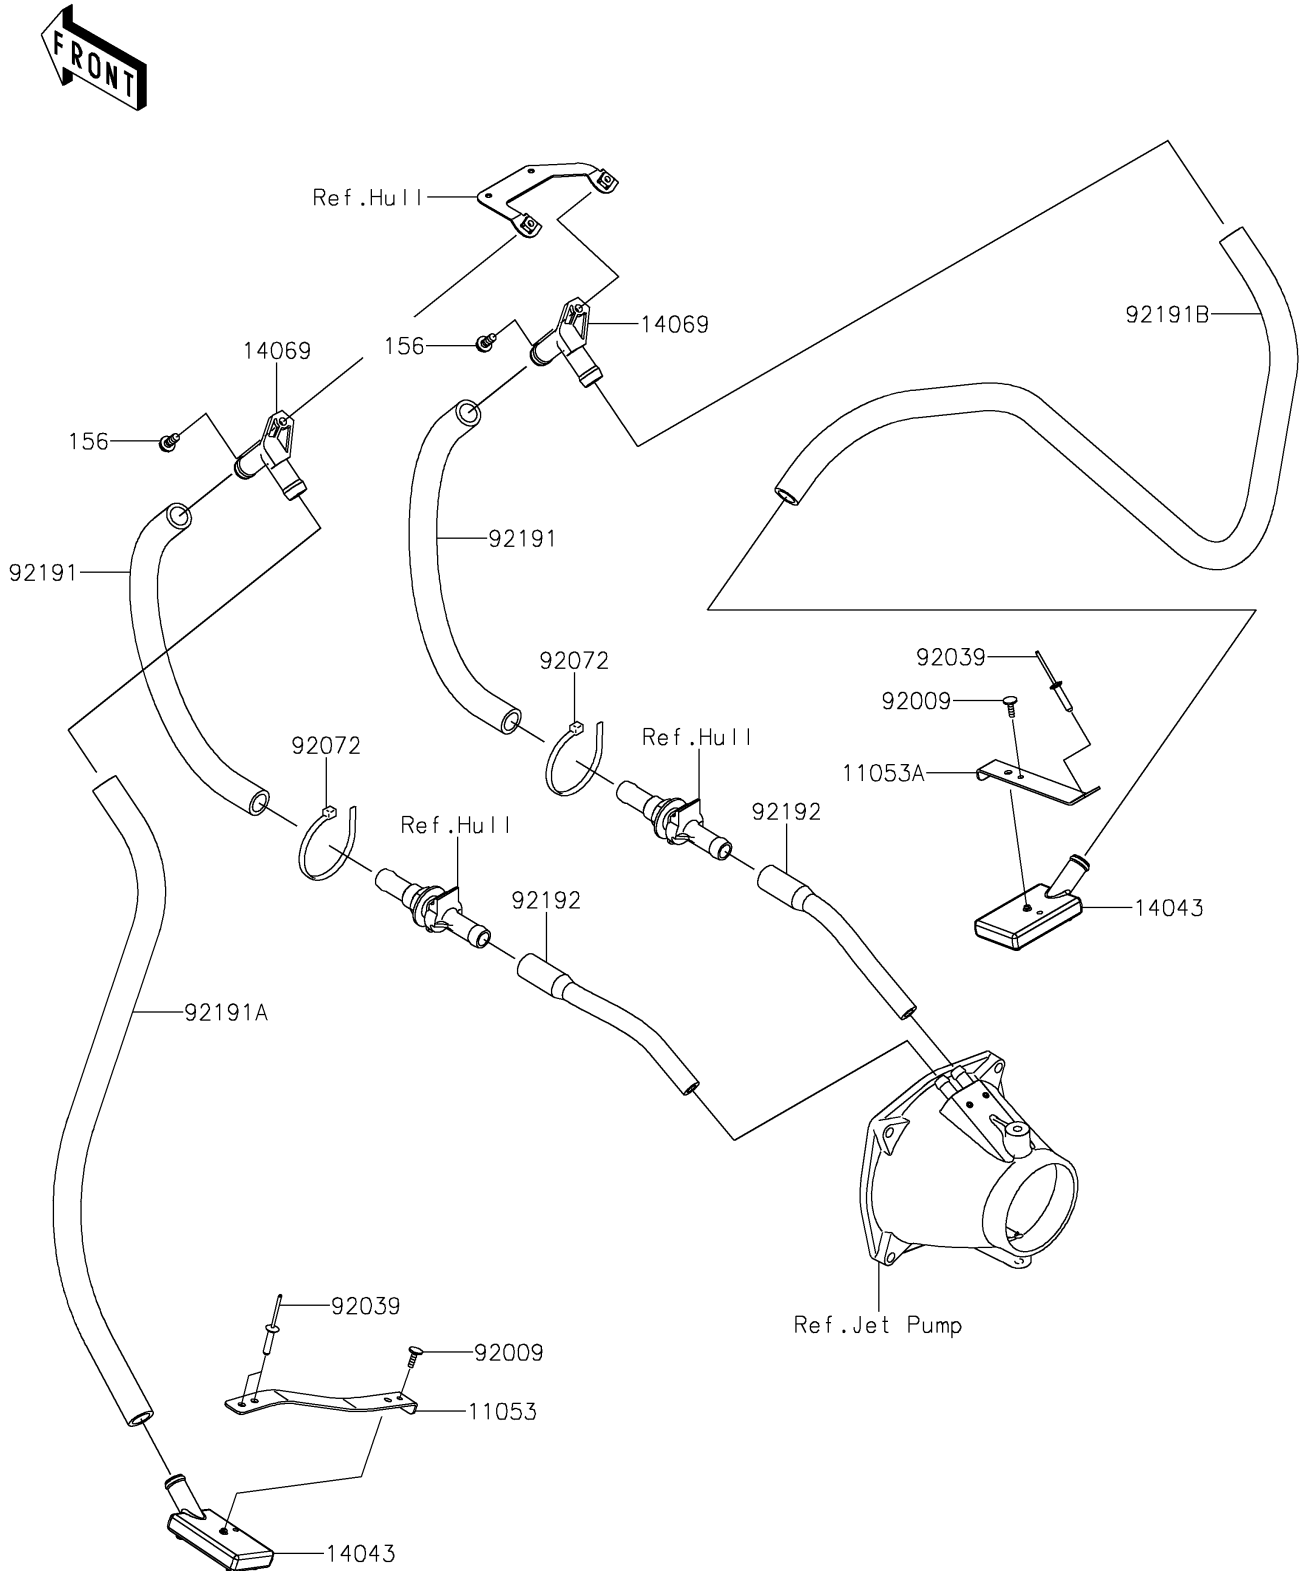

2024 JET SKI® STX® 160X

PARTS DIAGRAM

Bilge System

F3145