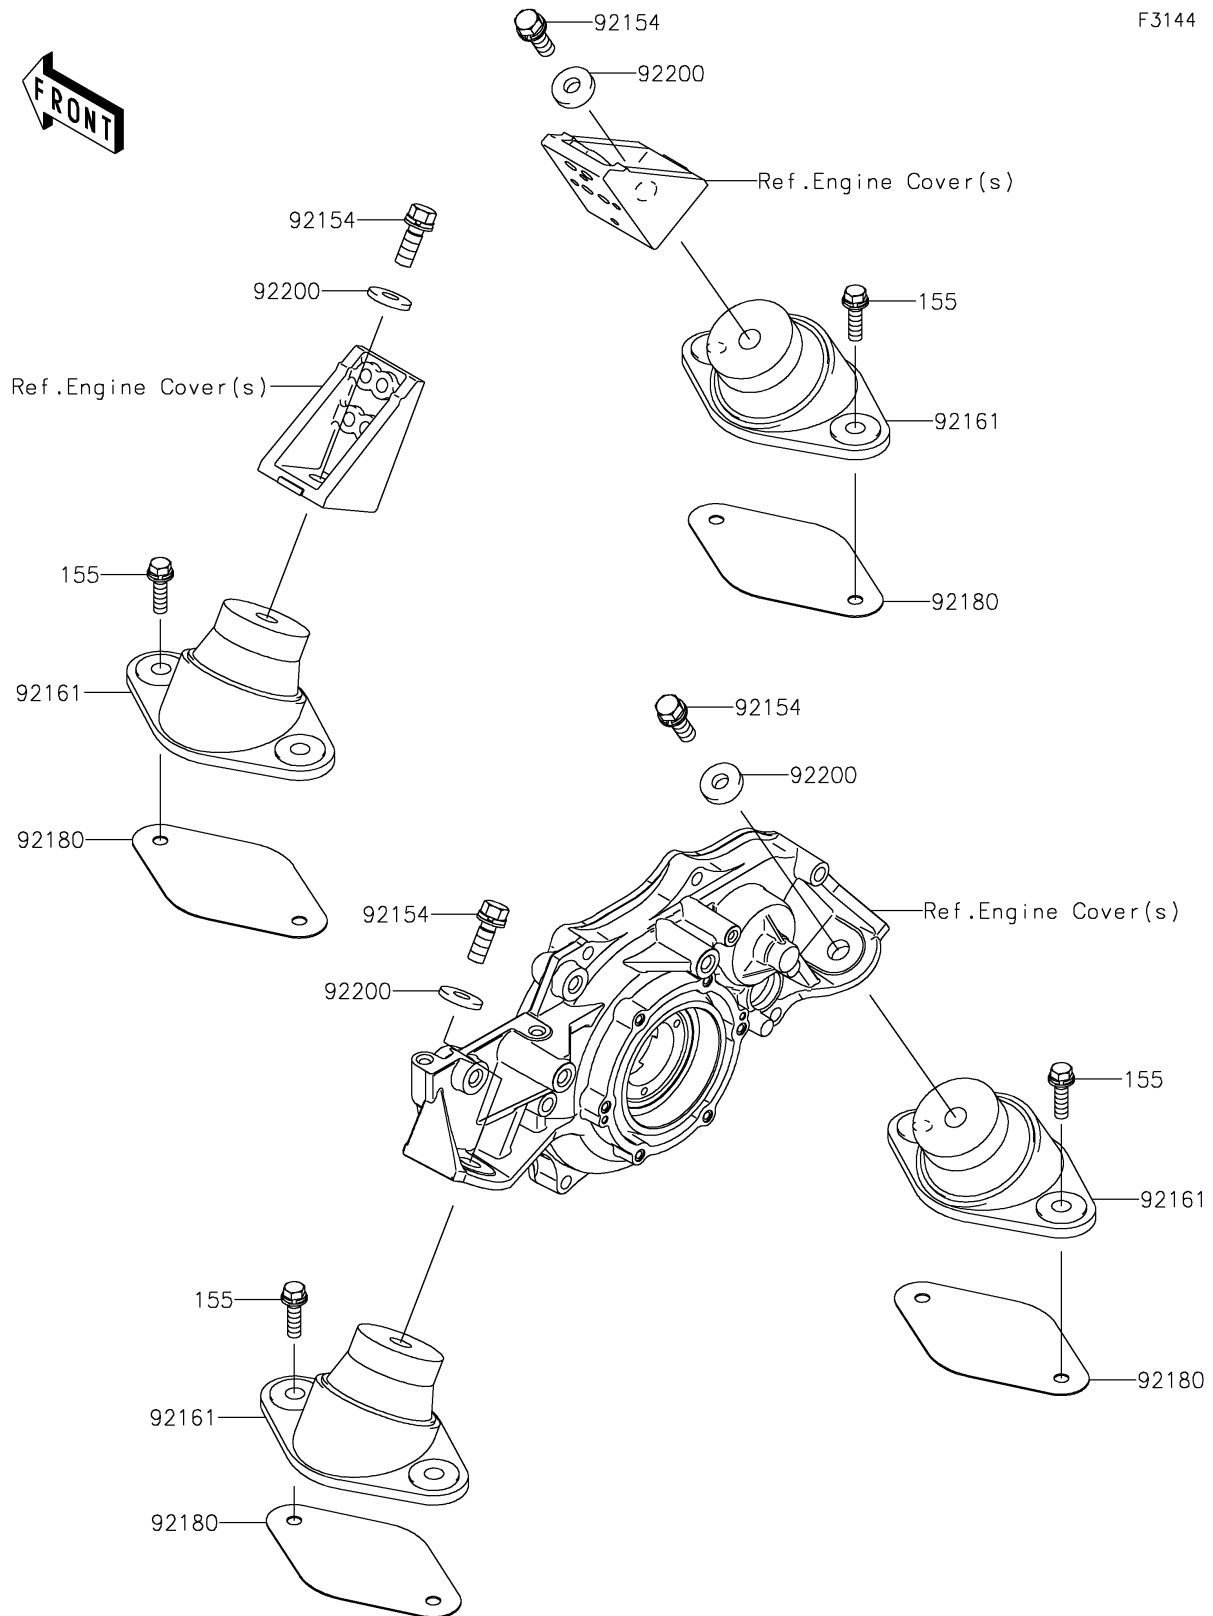

2025 JET SKI® STX® 160X

PARTS DIAGRAM

Engine Mount

F3144

2025 JET SKI® STX® 160X

PARTS LIST Engine Mount

ITEM NAME	PART NUMBER	QUANTITY
-----------	-------------	----------
