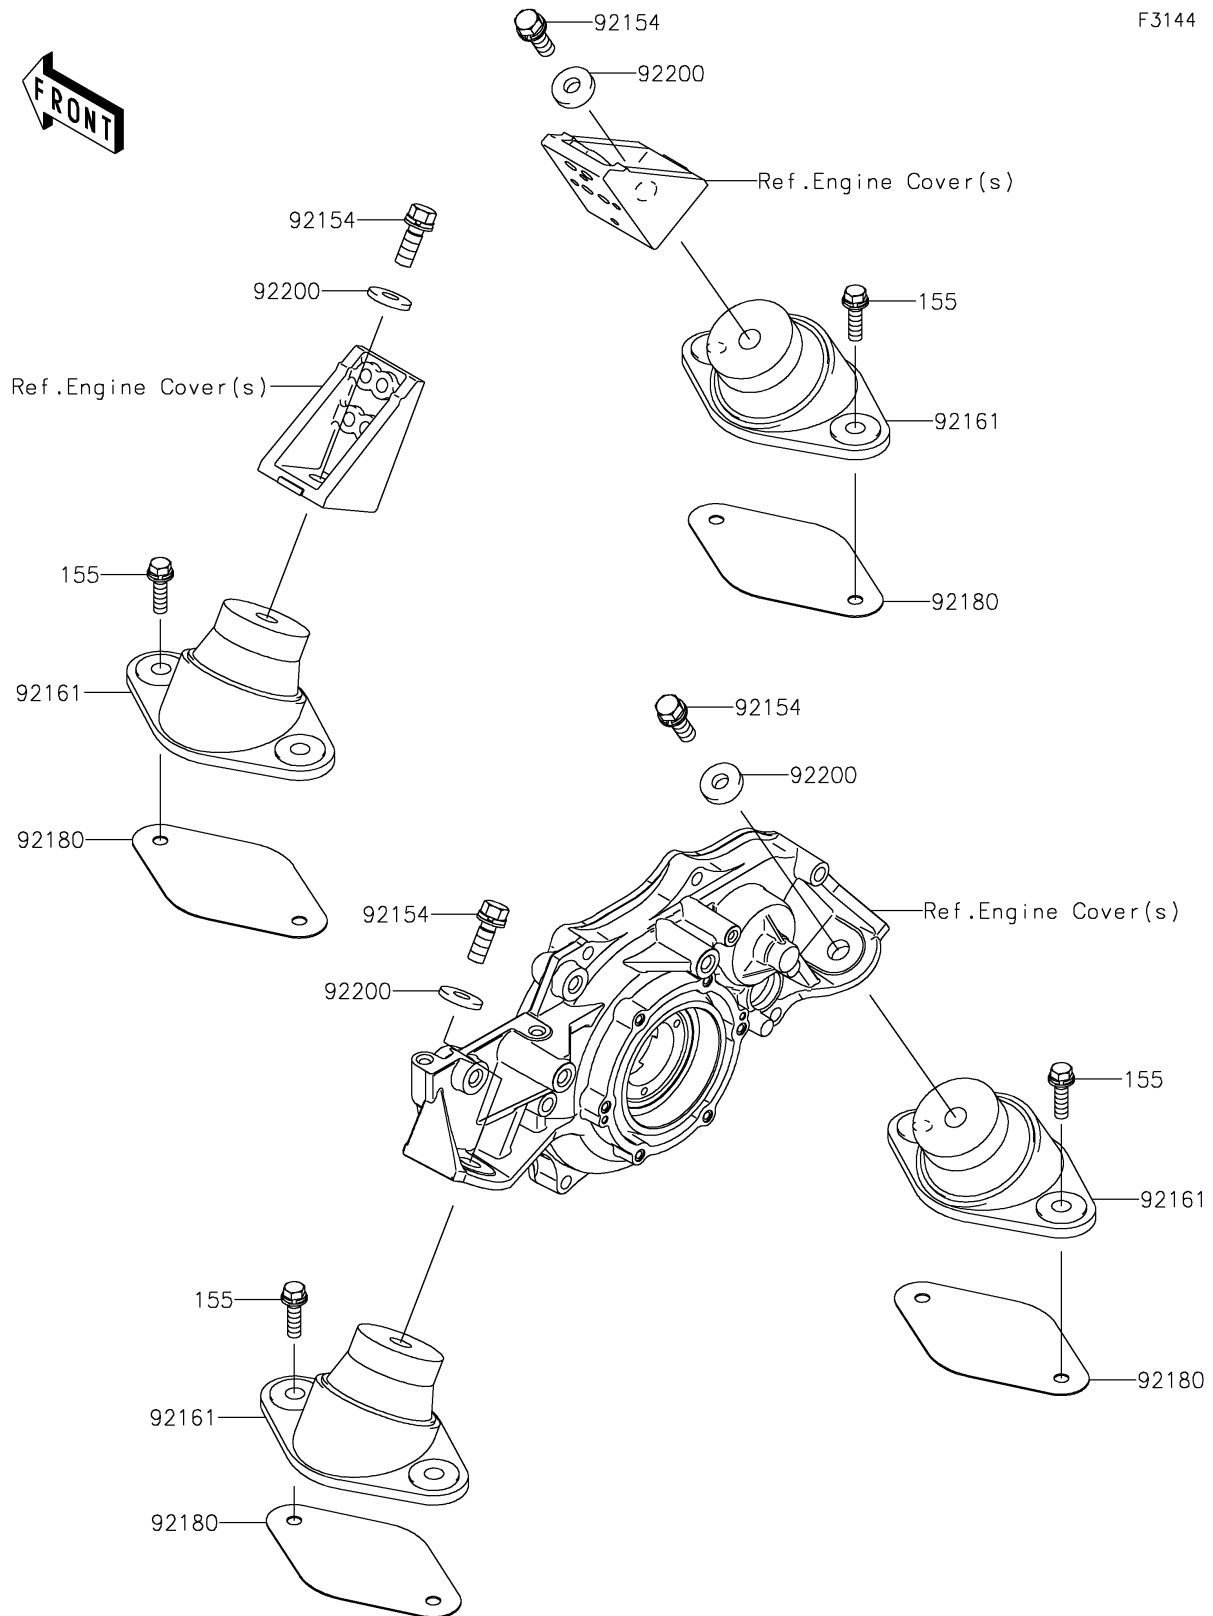

# 2024 JET SKI® STX® 160X

## PARTS DIAGRAM

### Engine Mount

F3144

## PARTS LIST Engine Mount

**ITEM NAME**

**PART NUMBER**

**QUANTITY**

---