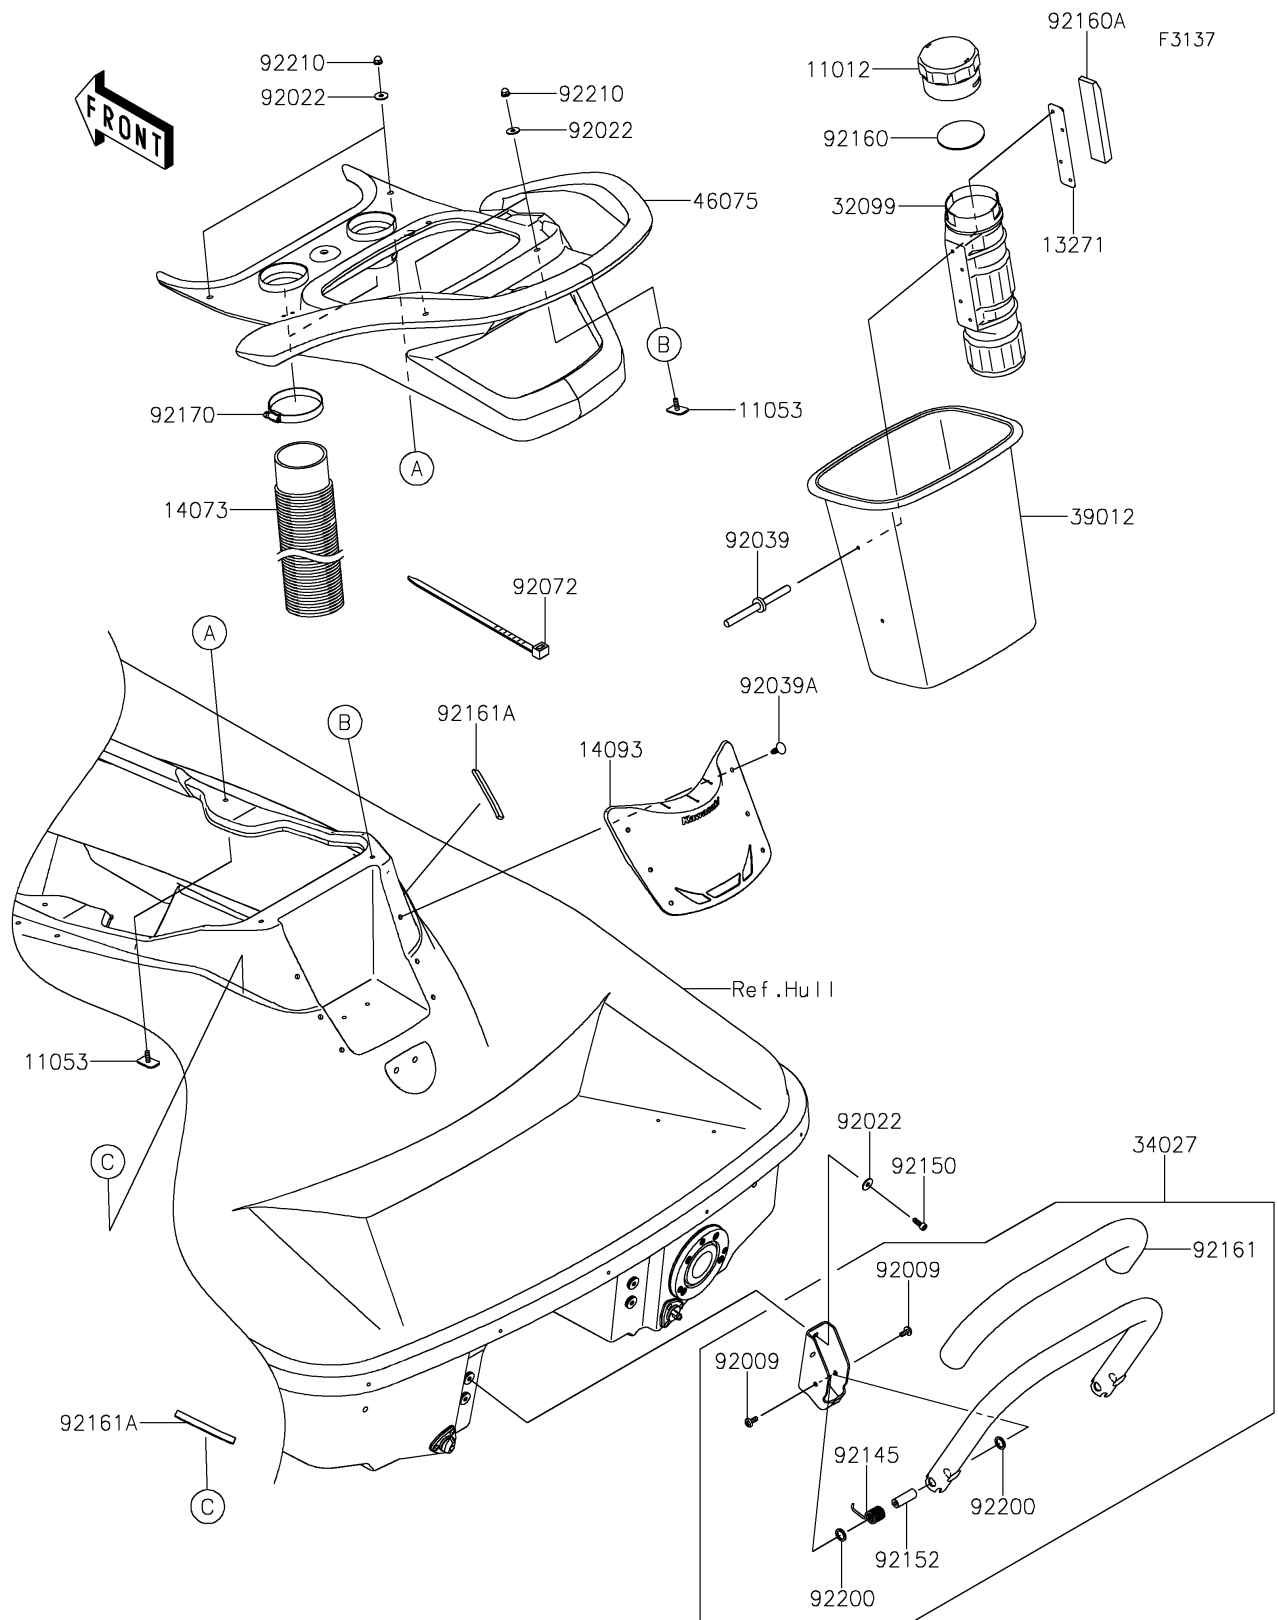

2024 JET SKI® STX® 160X

PARTS DIAGRAM

Hull Rear Fittings

2024 JET SKI® STX® 160X

PARTS LIST

Hull Rear Fittings

ITEM NAME	PART NUMBER	QUANTITY
-----------	-------------	----------
