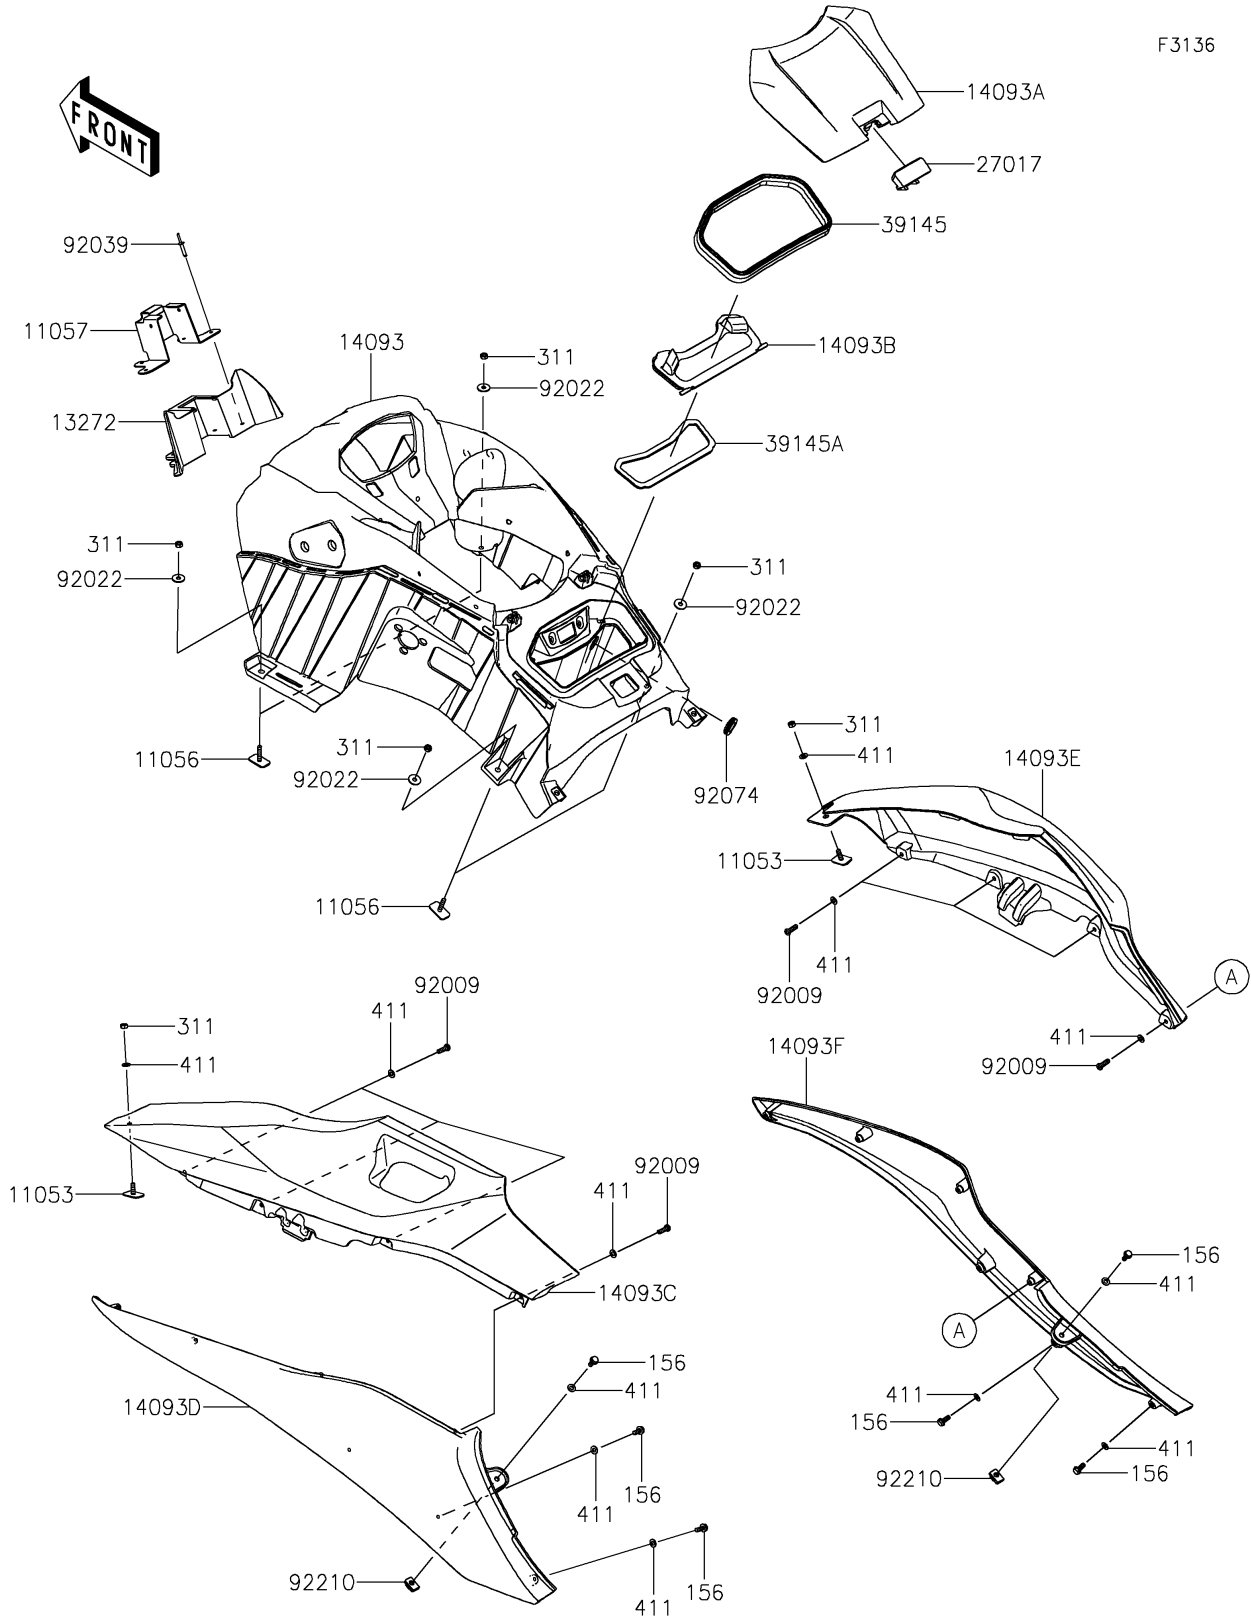

2025 JET SKI® STX® 160X

PARTS DIAGRAM Hull Middle Fittings

2025 JET SKI® STX® 160X

PARTS LIST

Hull Middle Fittings

ITEM NAME	PART NUMBER	QUANTITY
-----------	-------------	----------
