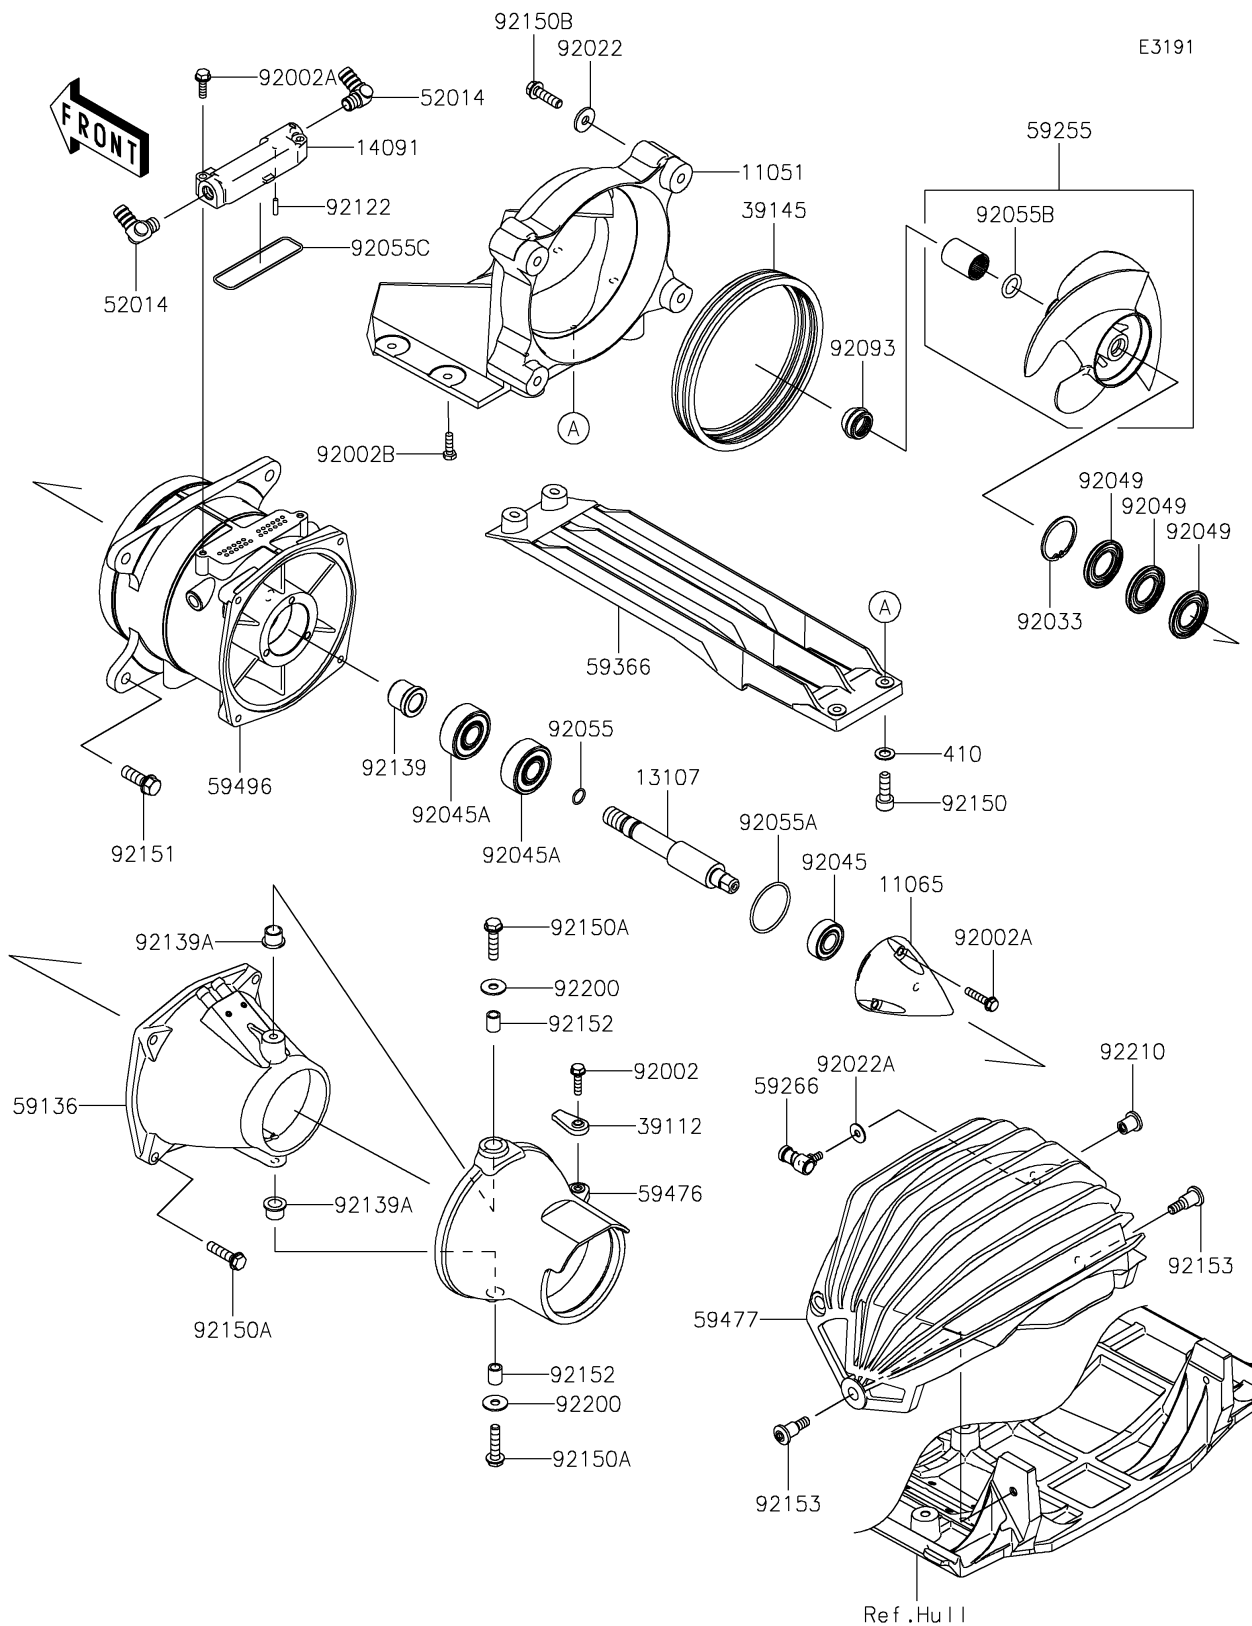

2024 JET SKI® STX® 160X

PARTS DIAGRAM

Jet Pump

2024 JET SKI® STX® 160X

PARTS LIST

Jet Pump

ITEM NAME

PART NUMBER

QUANTITY
