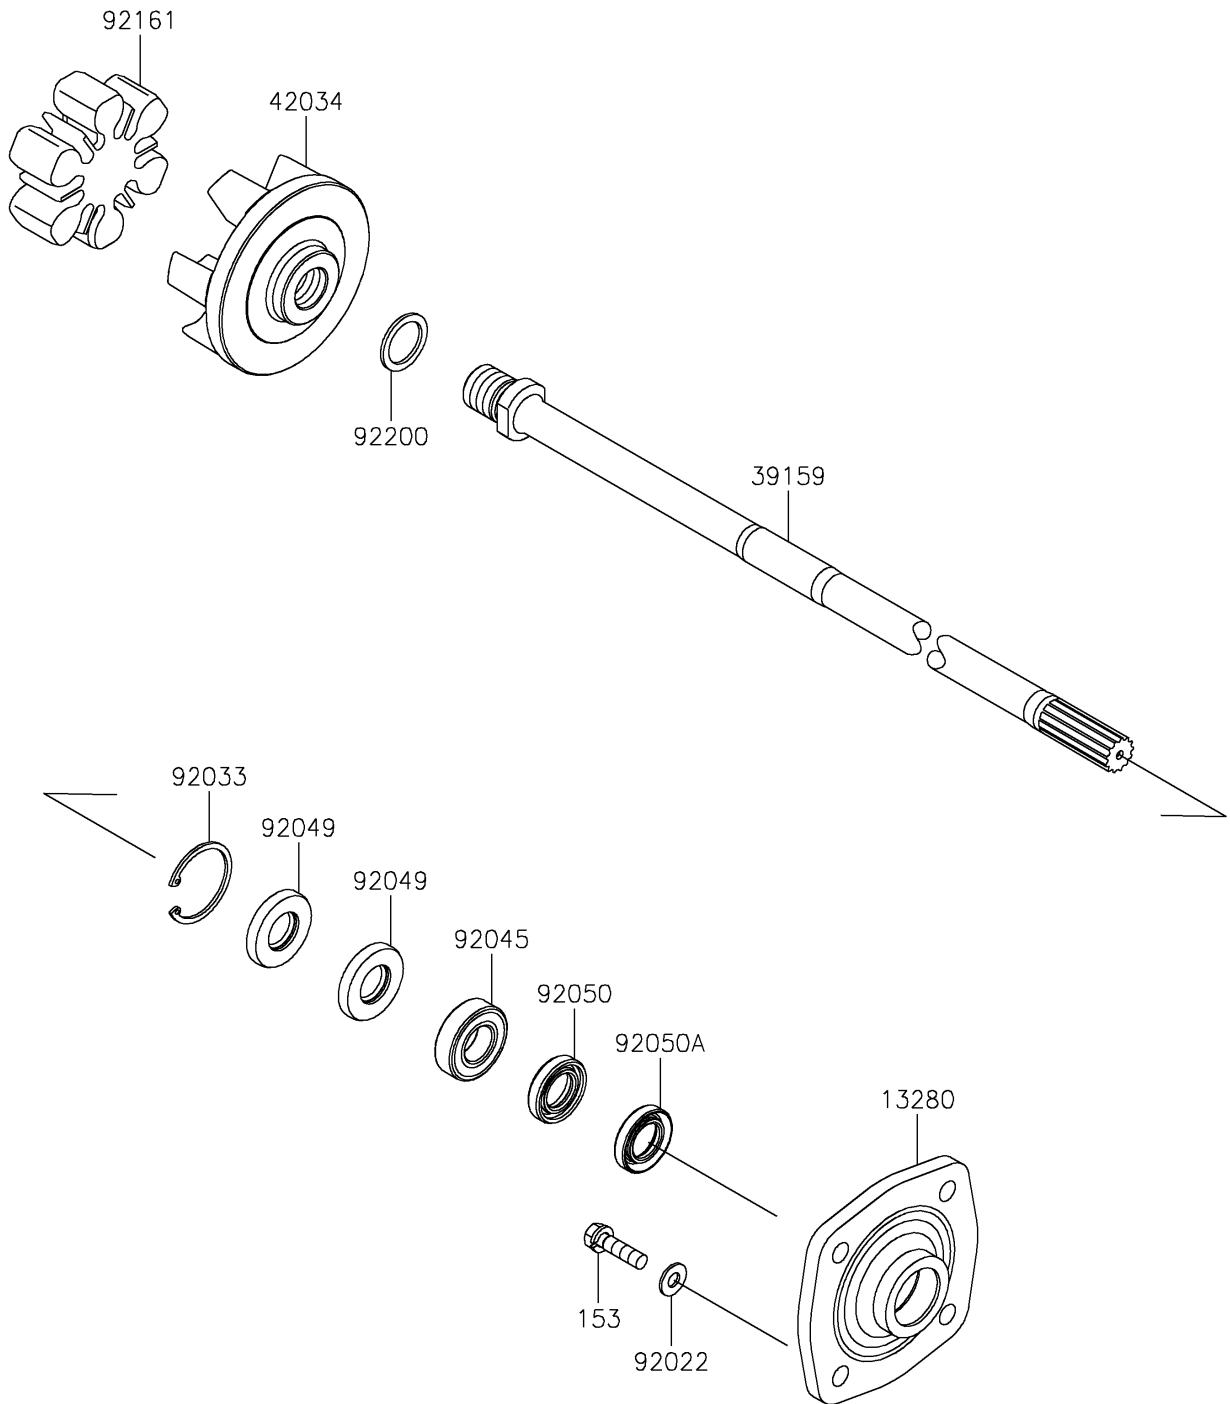

2025 JET SKI® STX® 160X

PARTS DIAGRAM

Drive Shaft

E3134

2025 JET SKI® STX® 160X

PARTS LIST

Drive Shaft

ITEM NAME

PART NUMBER

QUANTITY
