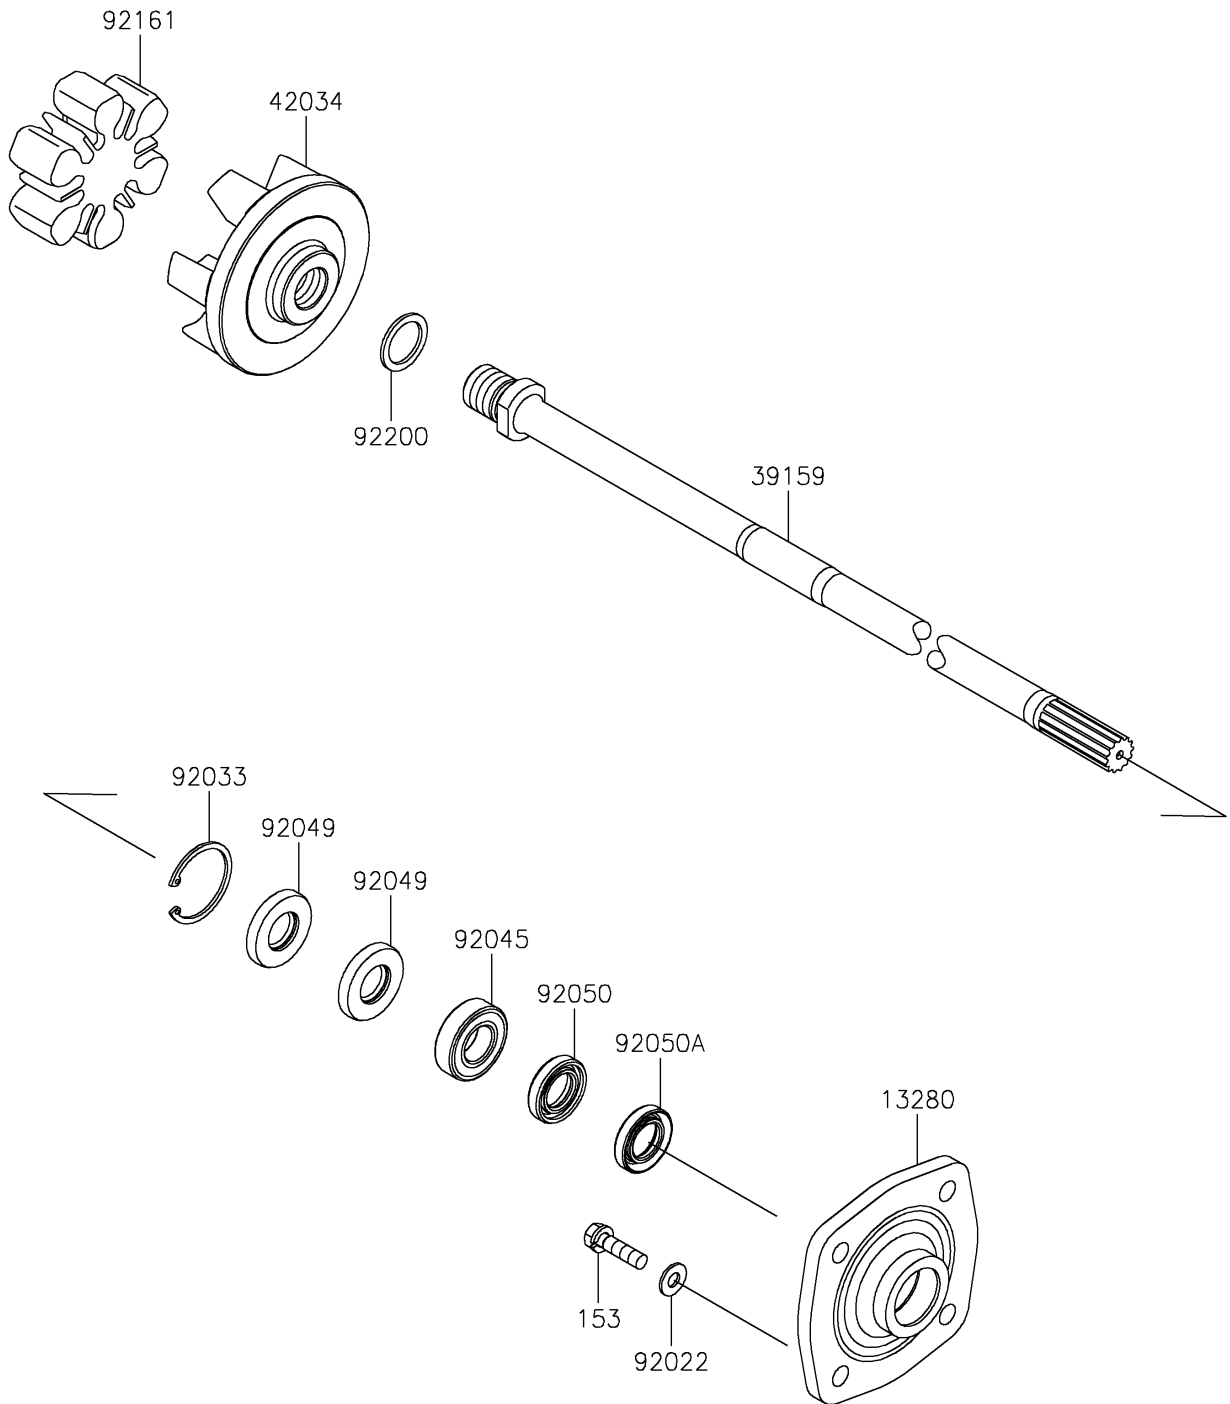

2024 JET SKI® STX® 160X

PARTS DIAGRAM

Drive Shaft

E3134

2024 JET SKI® STX® 160X

PARTS LIST

Drive Shaft

ITEM NAME

PART NUMBER

QUANTITY
