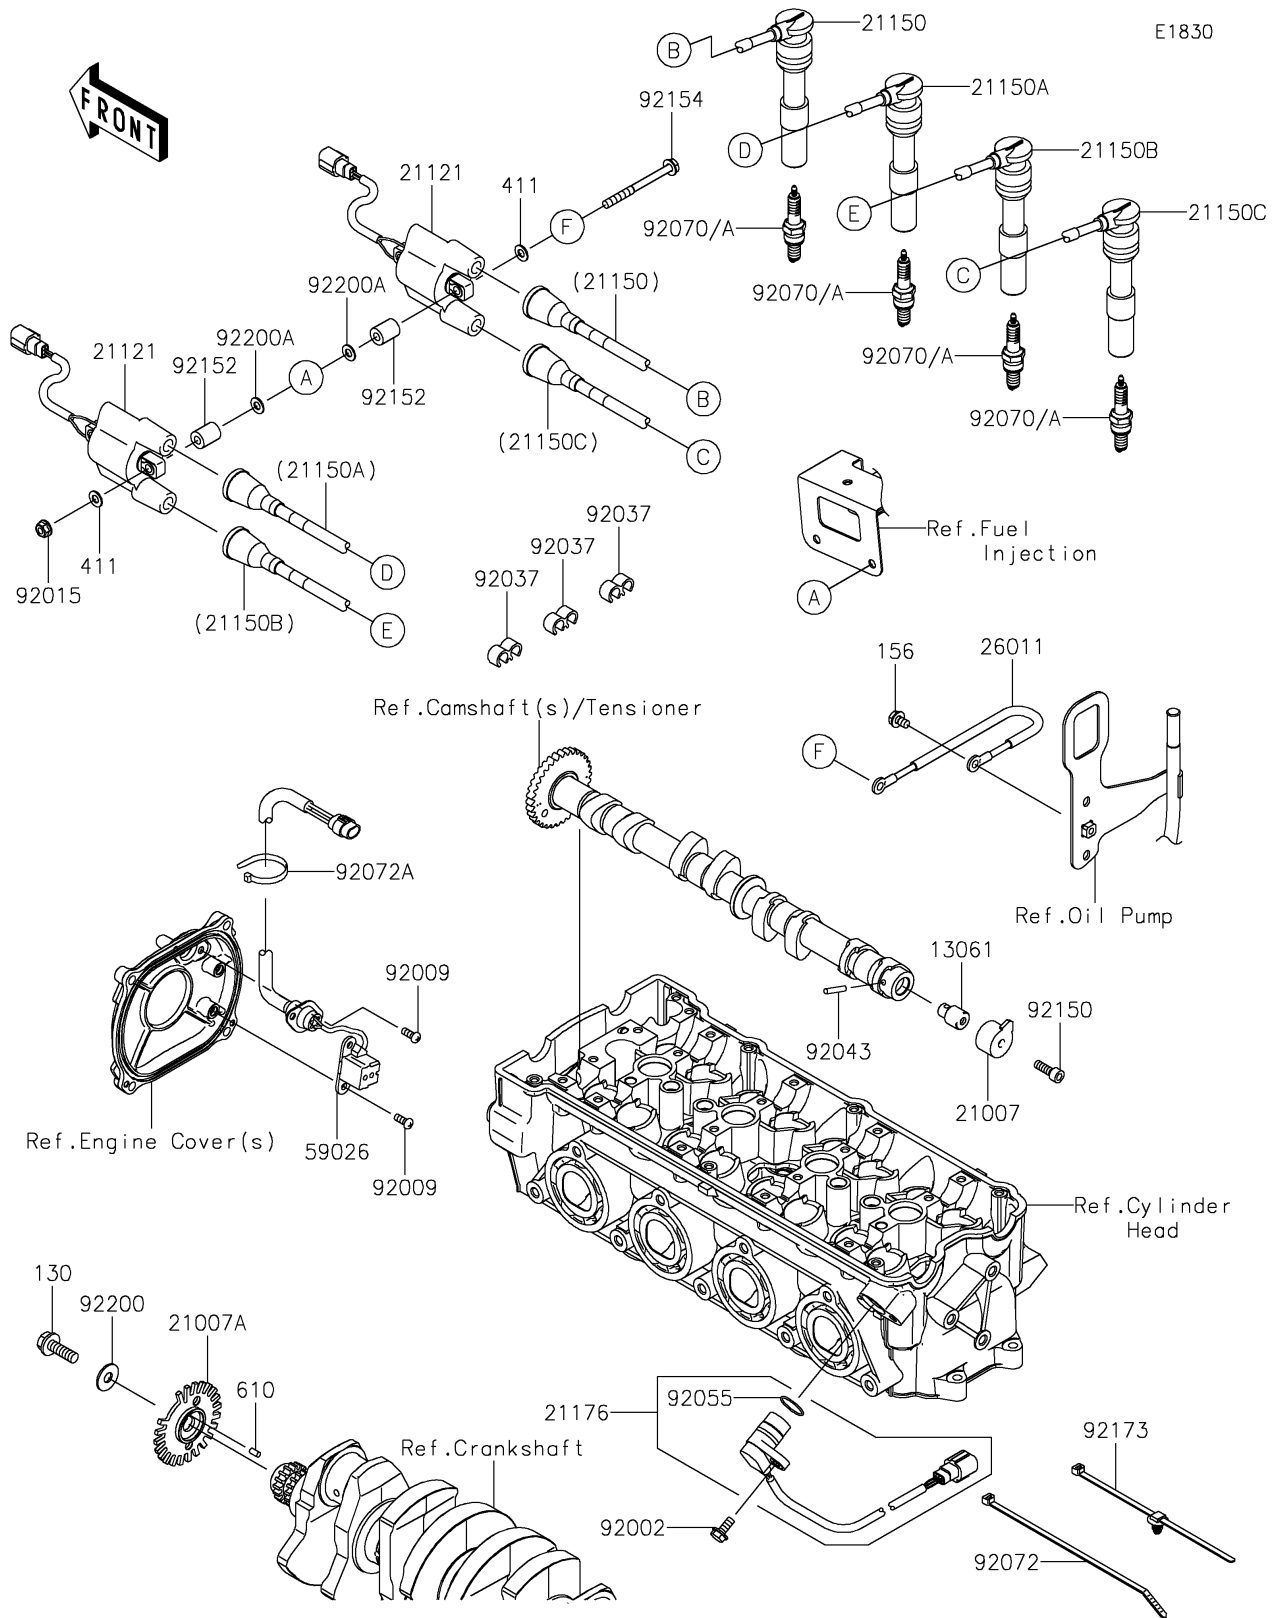

2025 JET SKI® STX® 160X

PARTS DIAGRAM

Ignition System

2025 JET SKI® STX® 160X

PARTS LIST

Ignition System

ITEM NAME

PART NUMBER

QUANTITY
