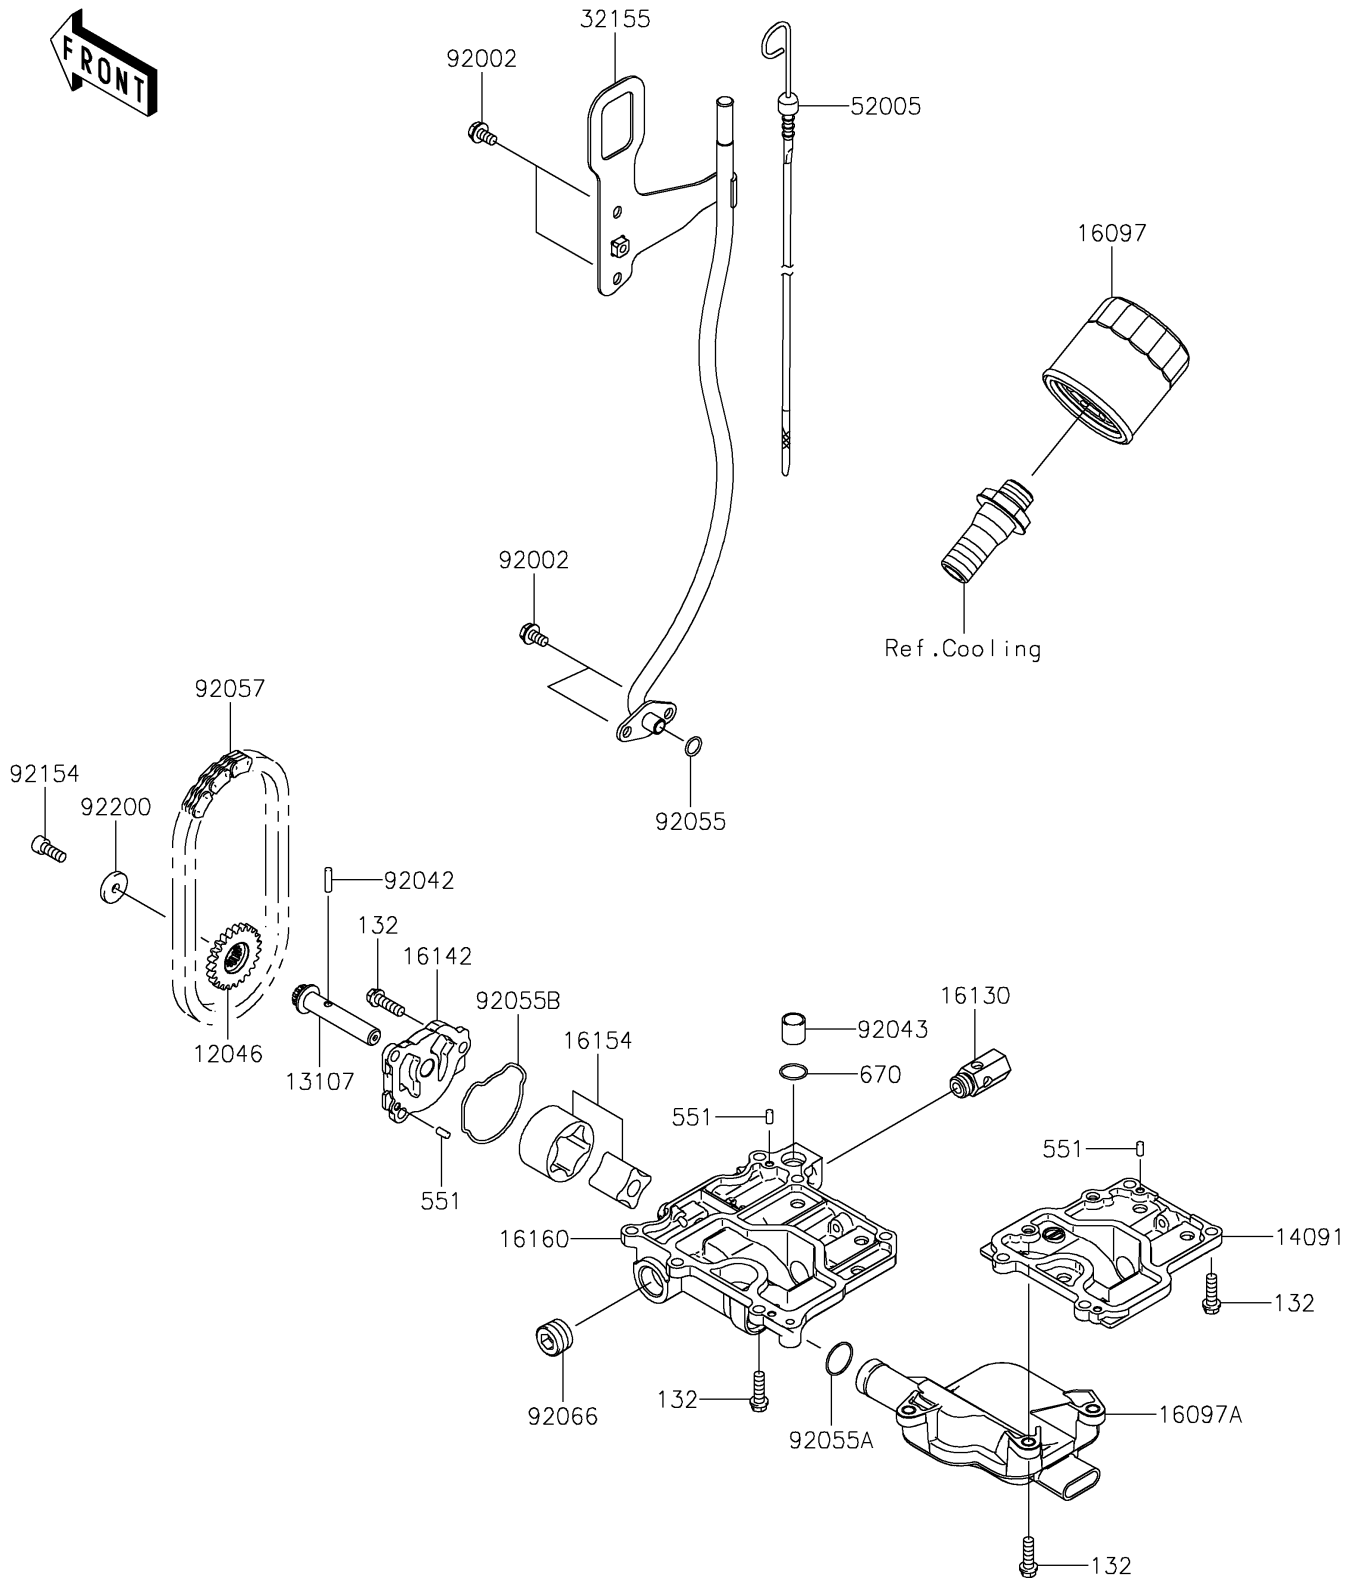

2024 JET SKI® STX® 160X

PARTS DIAGRAM

Oil Pump

E1710

2024 JET SKI® STX® 160X

PARTS LIST

Oil Pump

ITEM NAME	PART NUMBER	QUANTITY
-----------	-------------	----------
