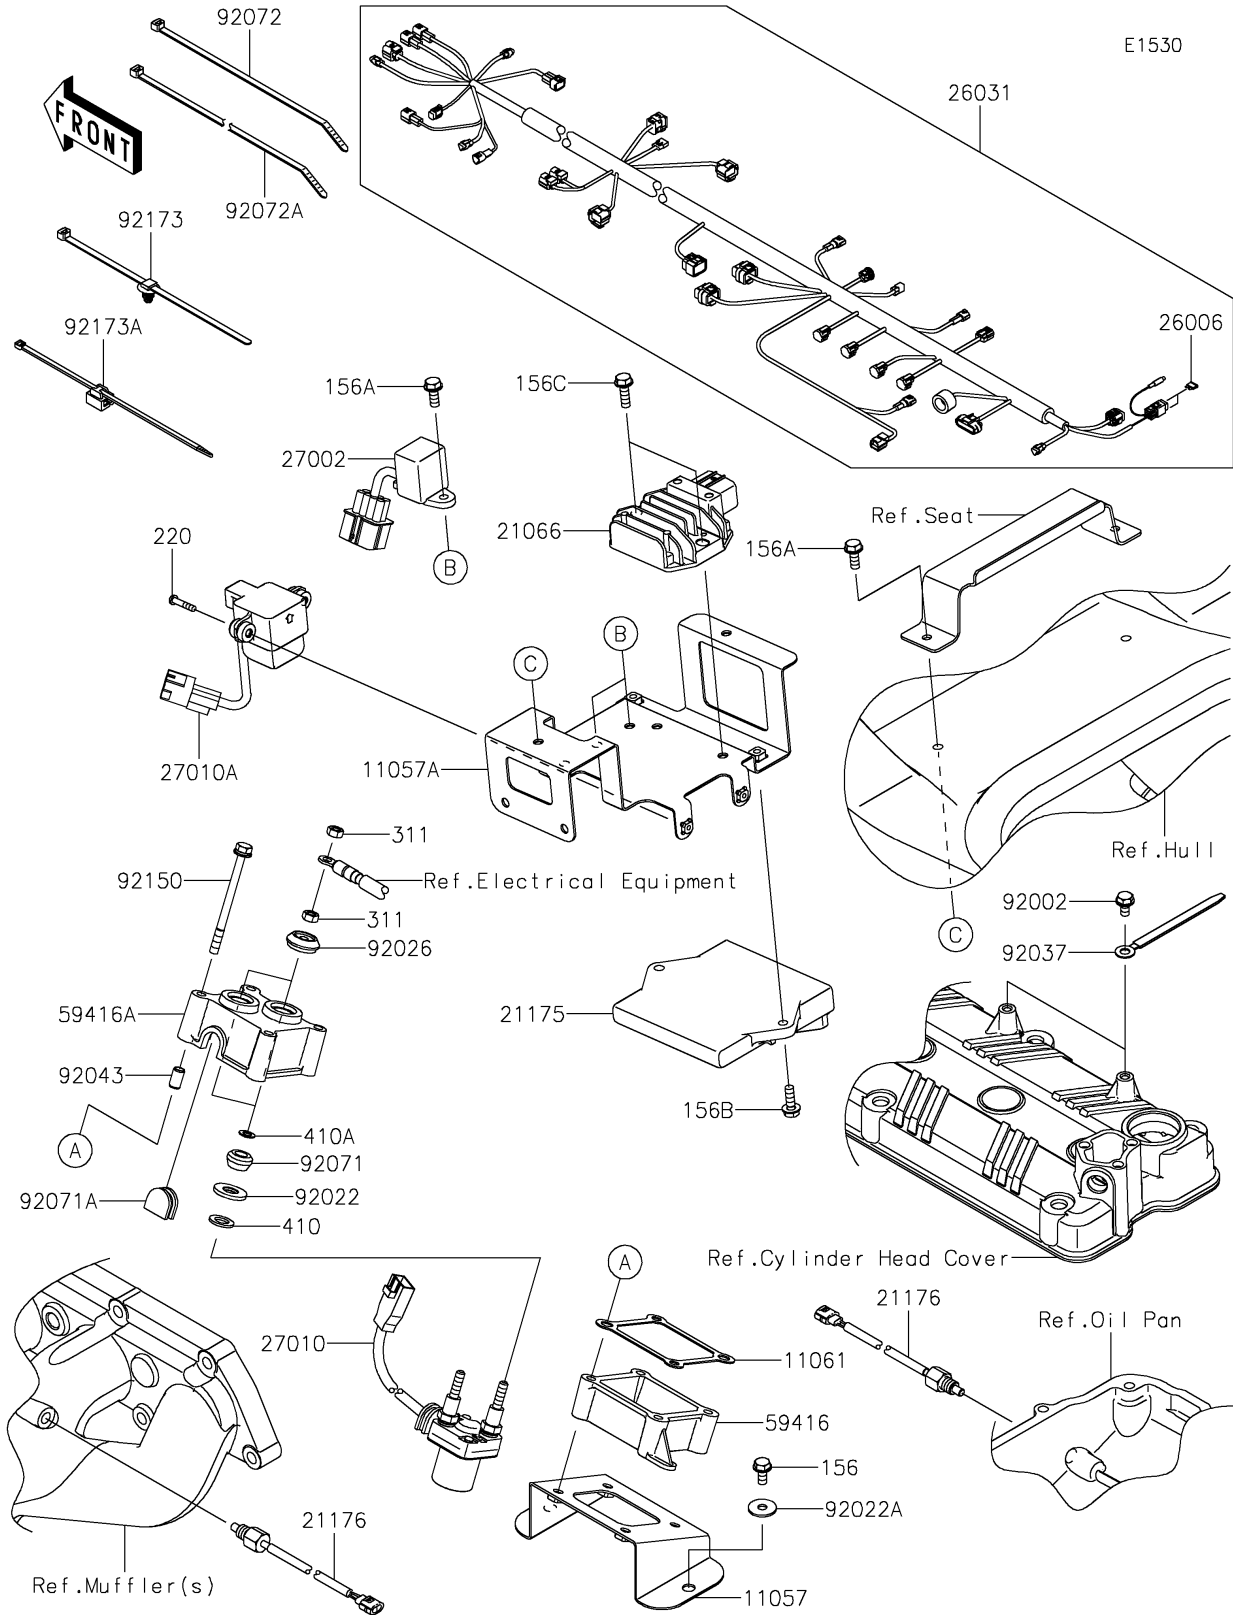

2025 JET SKI® STX® 160X

PARTS DIAGRAM

Fuel Injection

2025 JET SKI® STX® 160X

PARTS LIST Fuel Injection

ITEM NAME

PART NUMBER

QUANTITY
