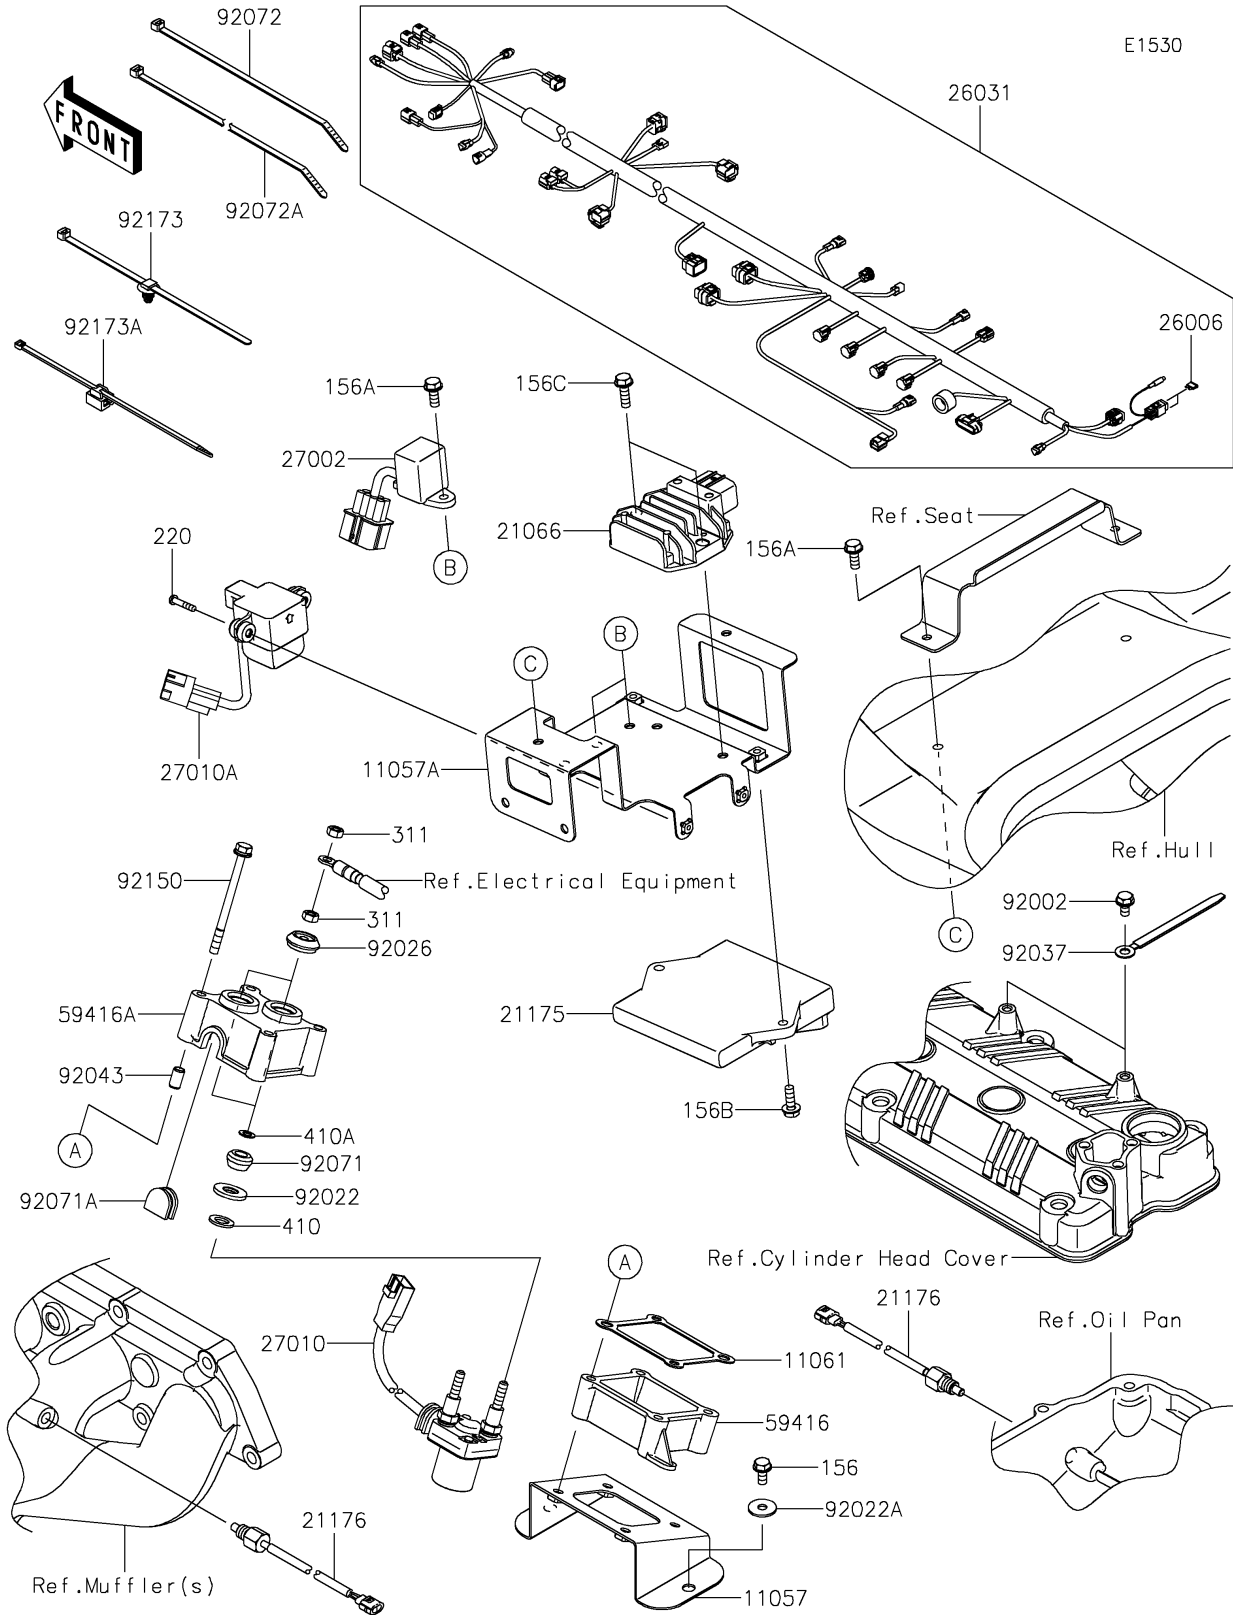

2024 JET SKI® STX® 160X

PARTS DIAGRAM

Fuel Injection

2024 JET SKI® STX® 160X

PARTS LIST Fuel Injection

ITEM NAME	PART NUMBER	QUANTITY
-----------	-------------	----------
