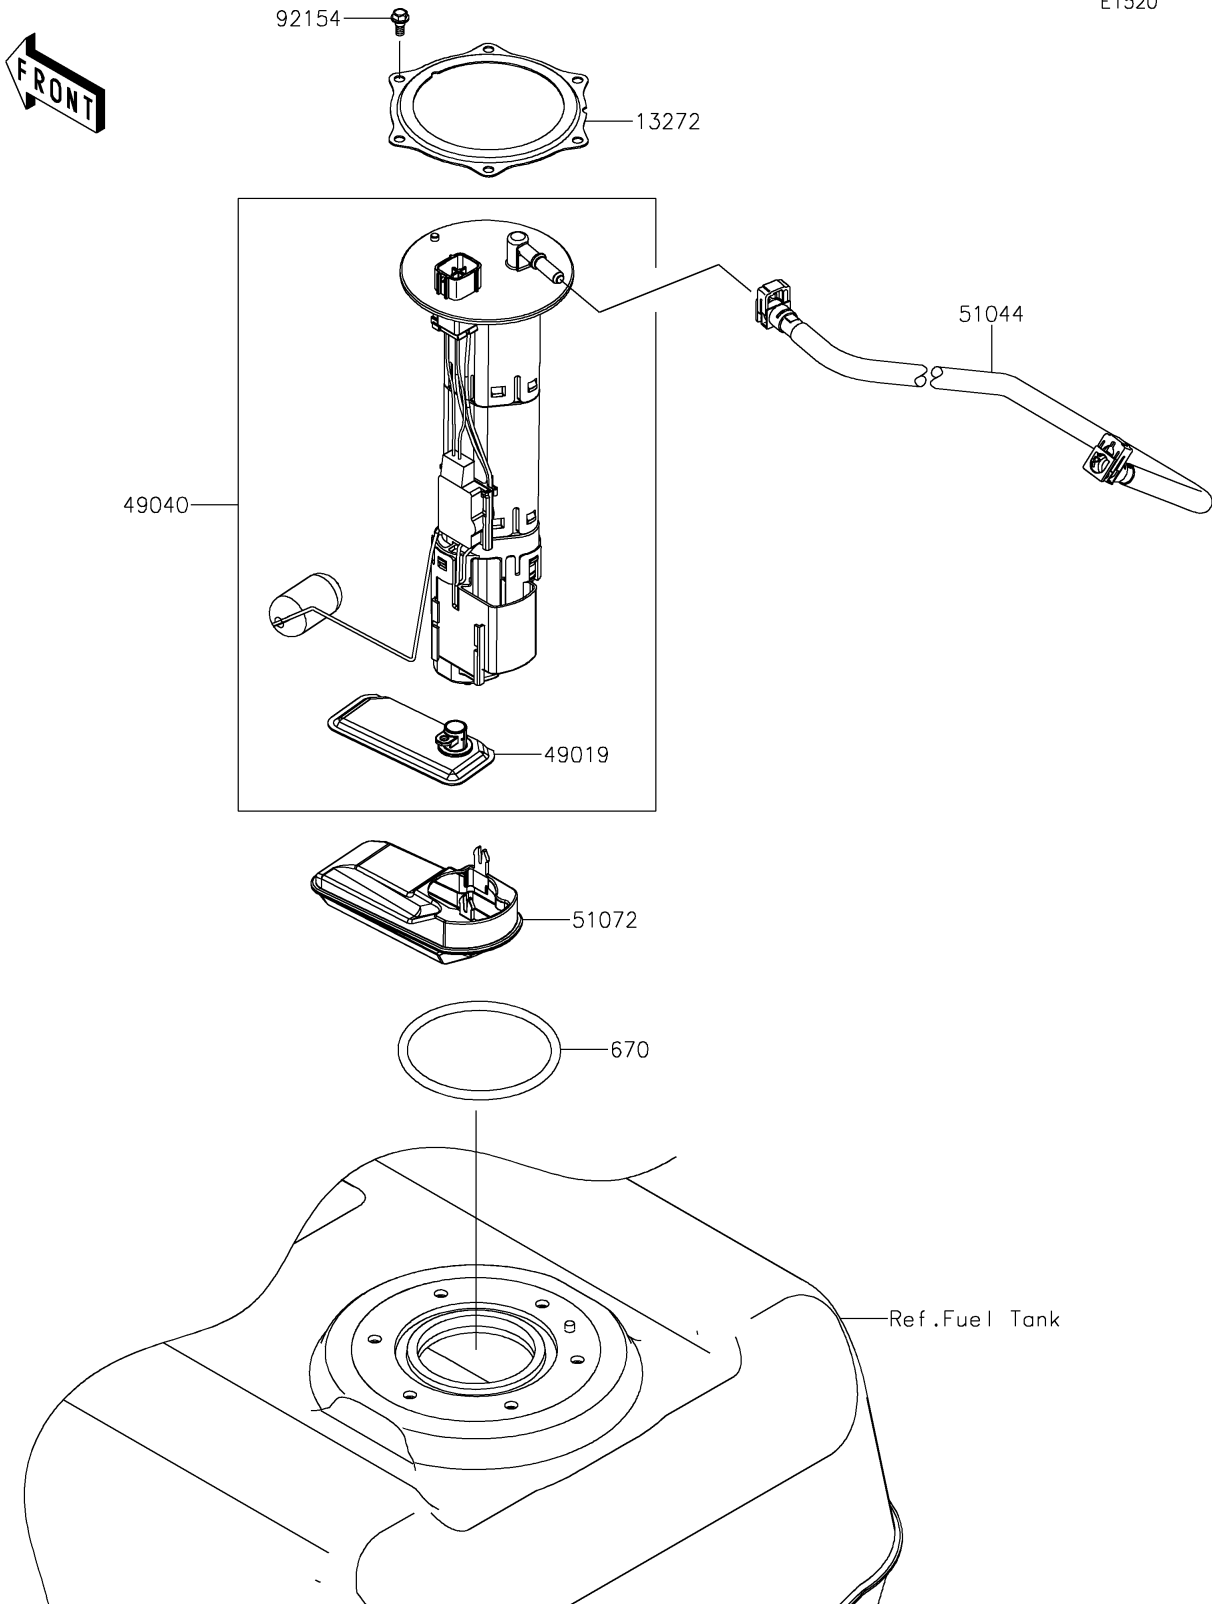

2025 JET SKI® STX® 160X

PARTS DIAGRAM

Fuel Pump

E1520

2025 JET SKI® STX® 160X

PARTS LIST

Fuel Pump

ITEM NAME

PART NUMBER

QUANTITY
