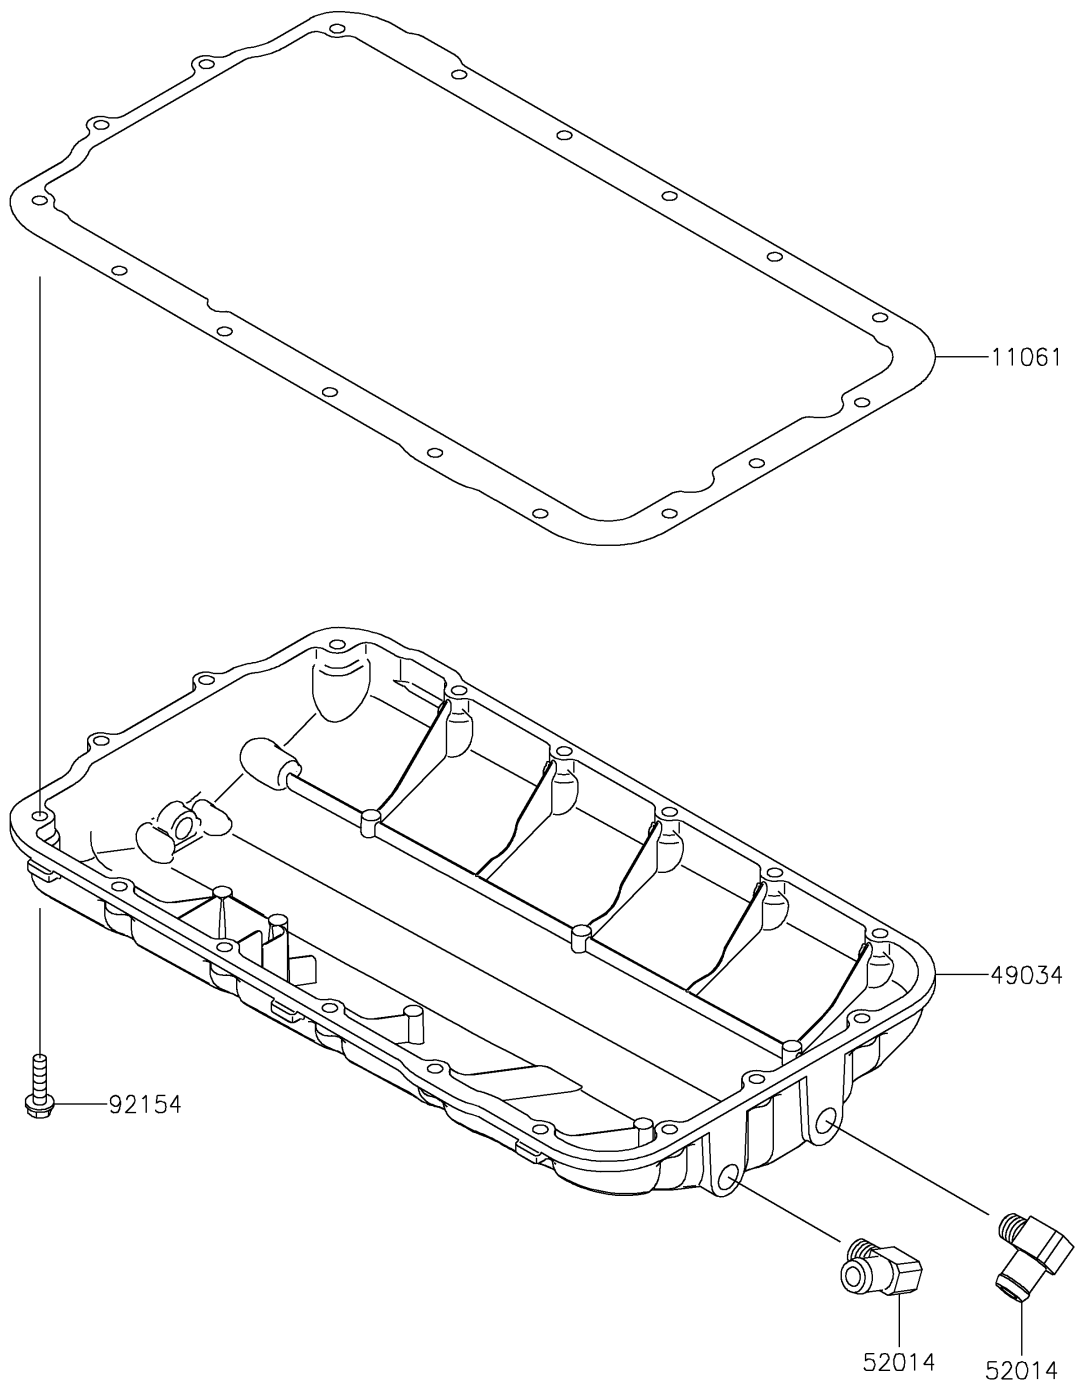

2024 JET SKI® STX® 160X

PARTS DIAGRAM

Oil Pan

E1434

2024 JET SKI® STX® 160X

PARTS LIST

Oil Pan

ITEM NAME	PART NUMBER	QUANTITY
-----------	-------------	----------
