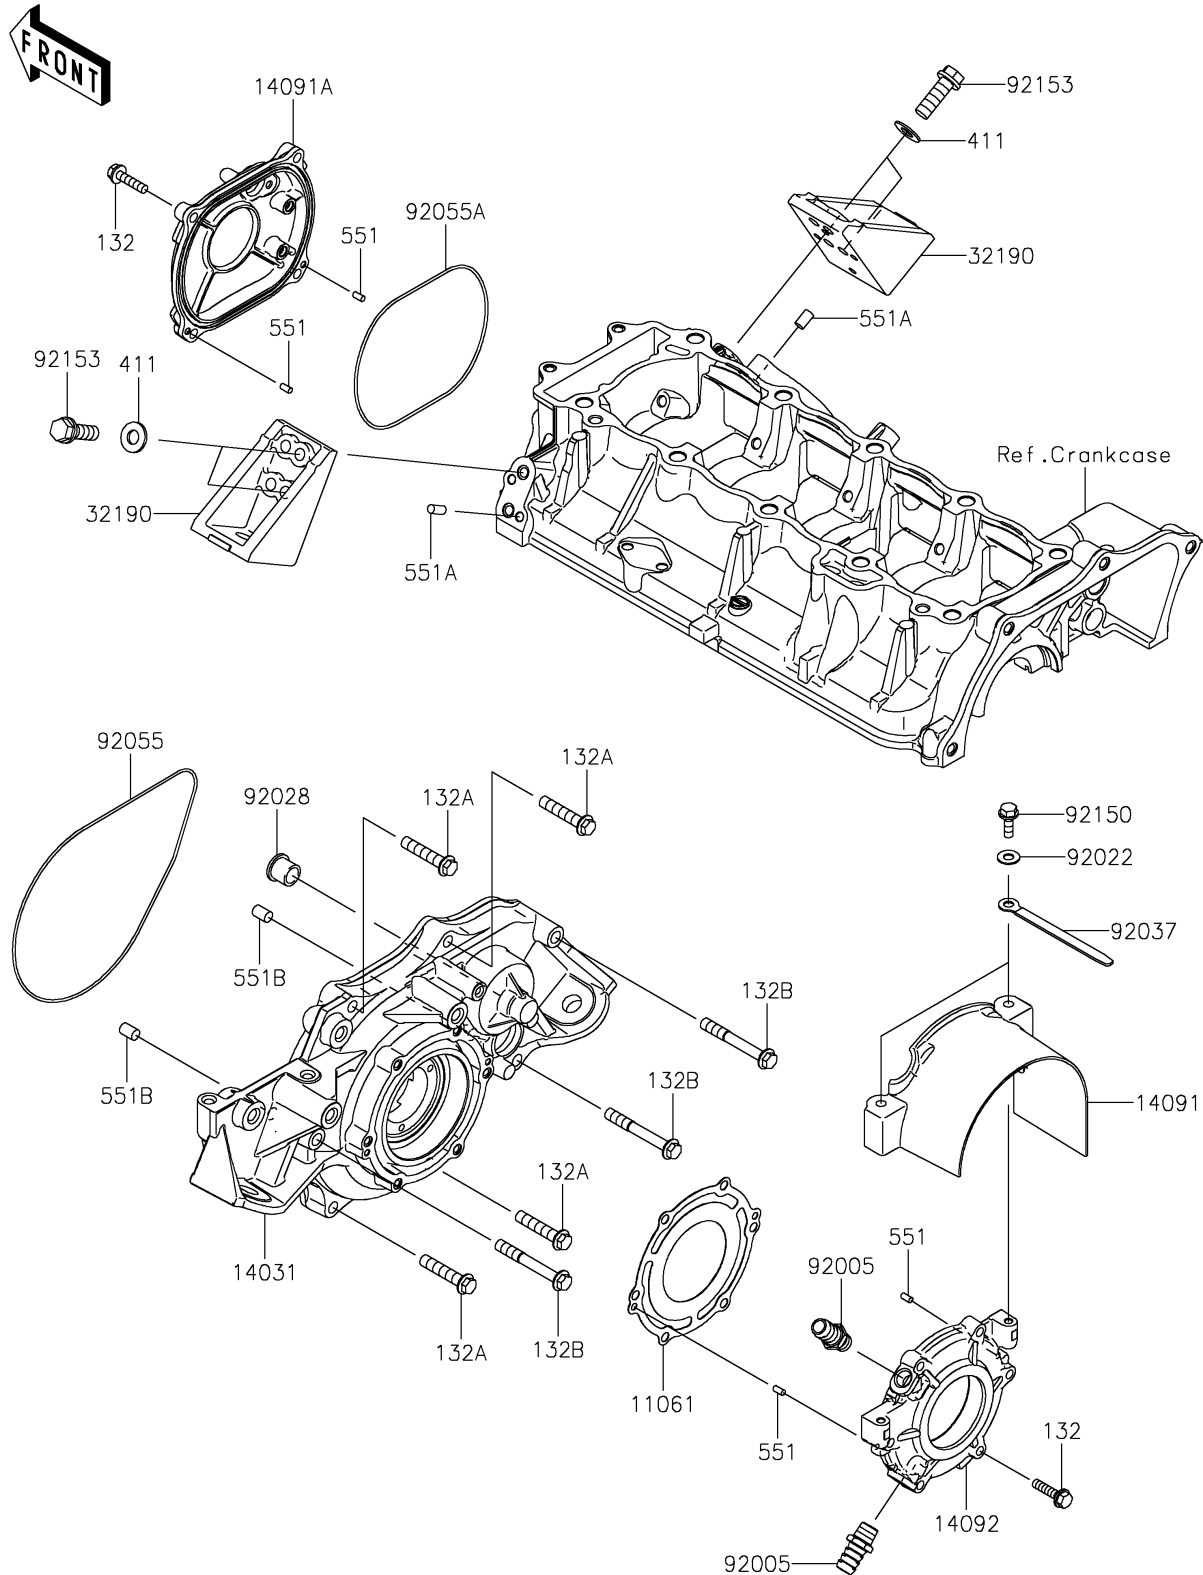

2025 JET SKI® STX® 160X

PARTS DIAGRAM

Engine Cover(s)

E1431

2025 JET SKI® STX® 160X

PARTS LIST

Engine Cover(s)

ITEM NAME	PART NUMBER	QUANTITY
-----------	-------------	----------
