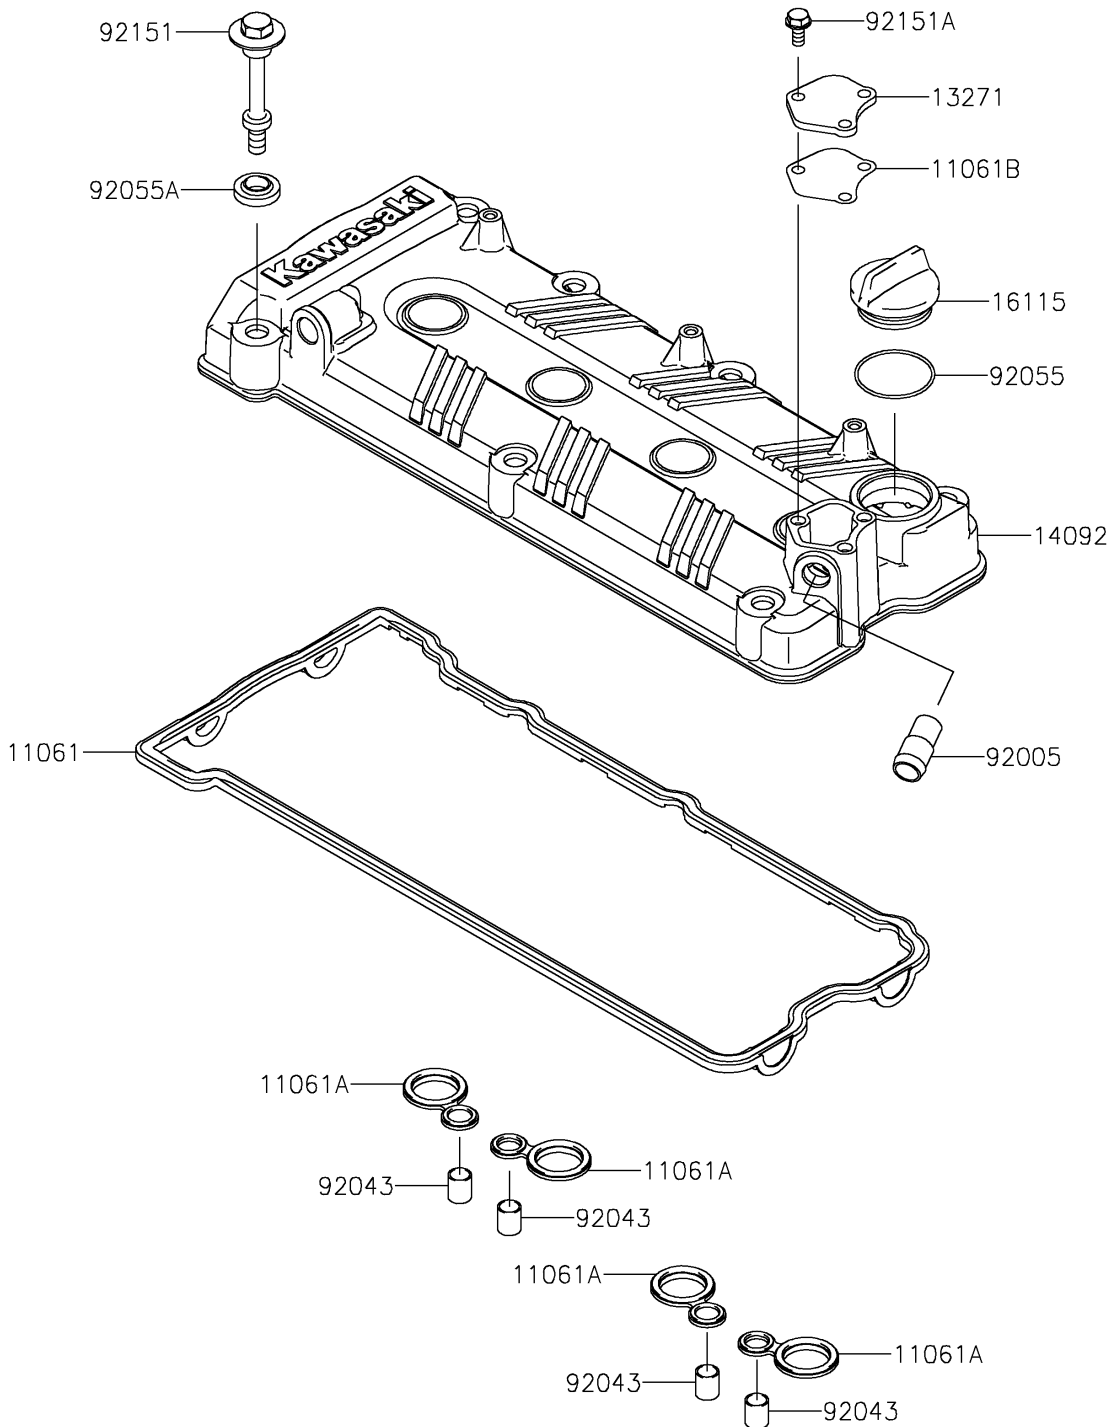

2025 JET SKI® STX® 160X

PARTS DIAGRAM

Cylinder Head Cover

E1112

2025 JET SKI® STX® 160X

PARTS LIST

Cylinder Head Cover

ITEM NAME	PART NUMBER	QUANTITY
-----------	-------------	----------
