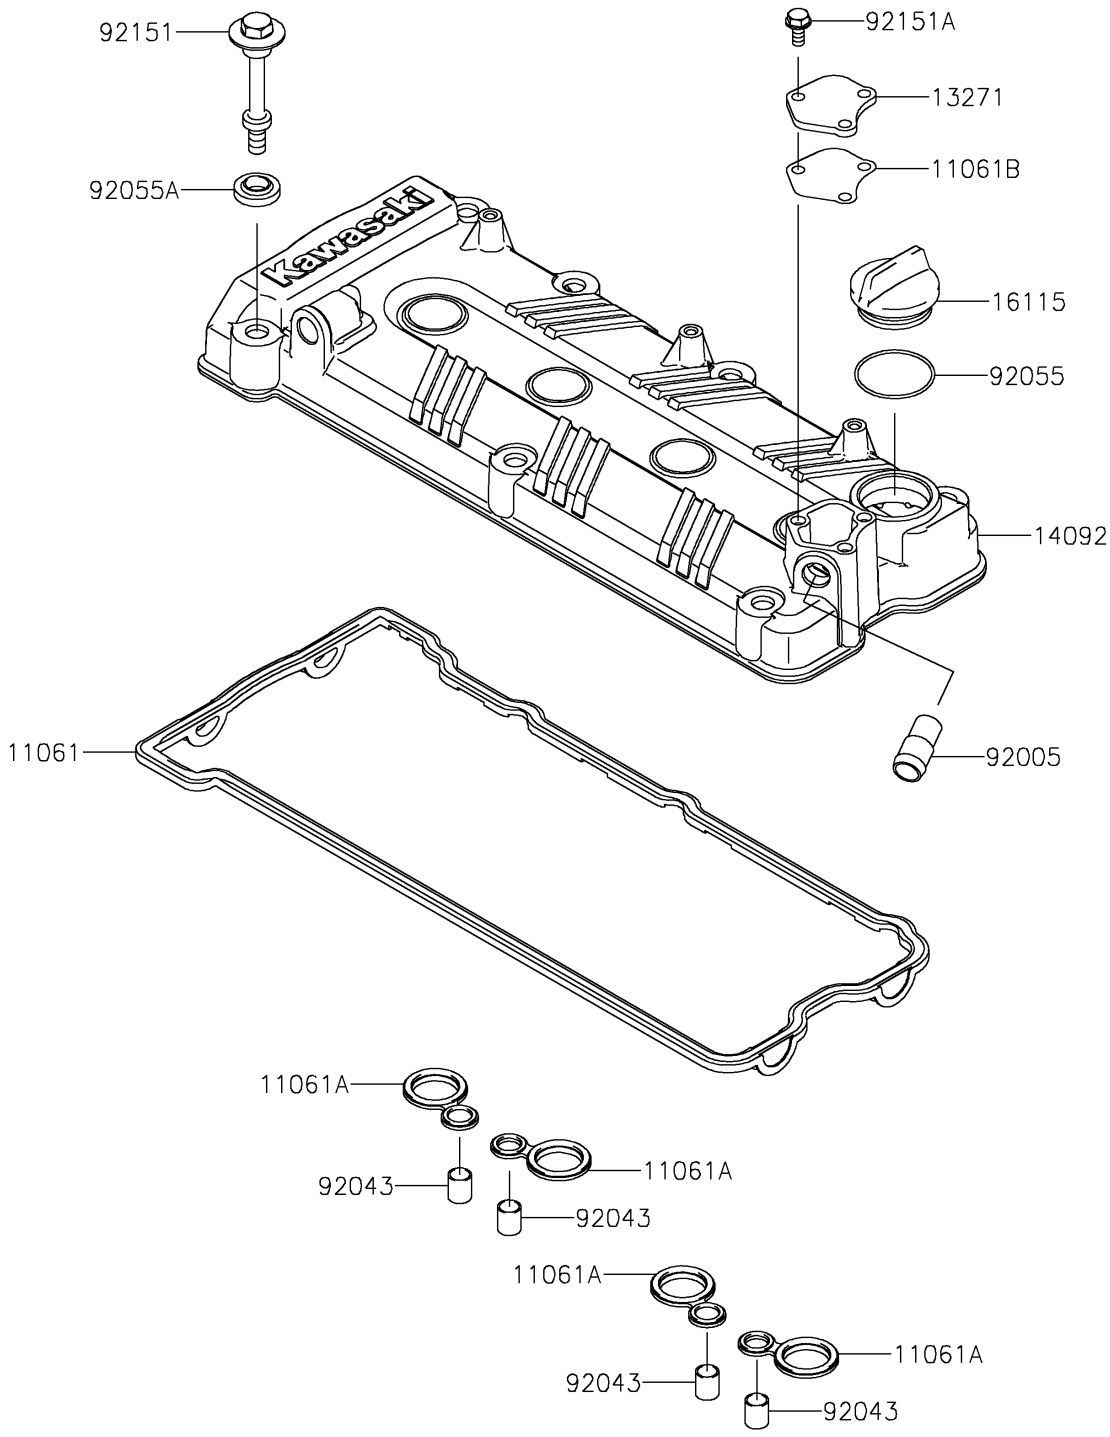

2024 JET SKI® STX® 160X

PARTS DIAGRAM Cylinder Head Cover

E1112

2024 JET SKI® STX® 160X

PARTS LIST

Cylinder Head Cover

ITEM NAME	PART NUMBER	QUANTITY
-----------	-------------	----------
