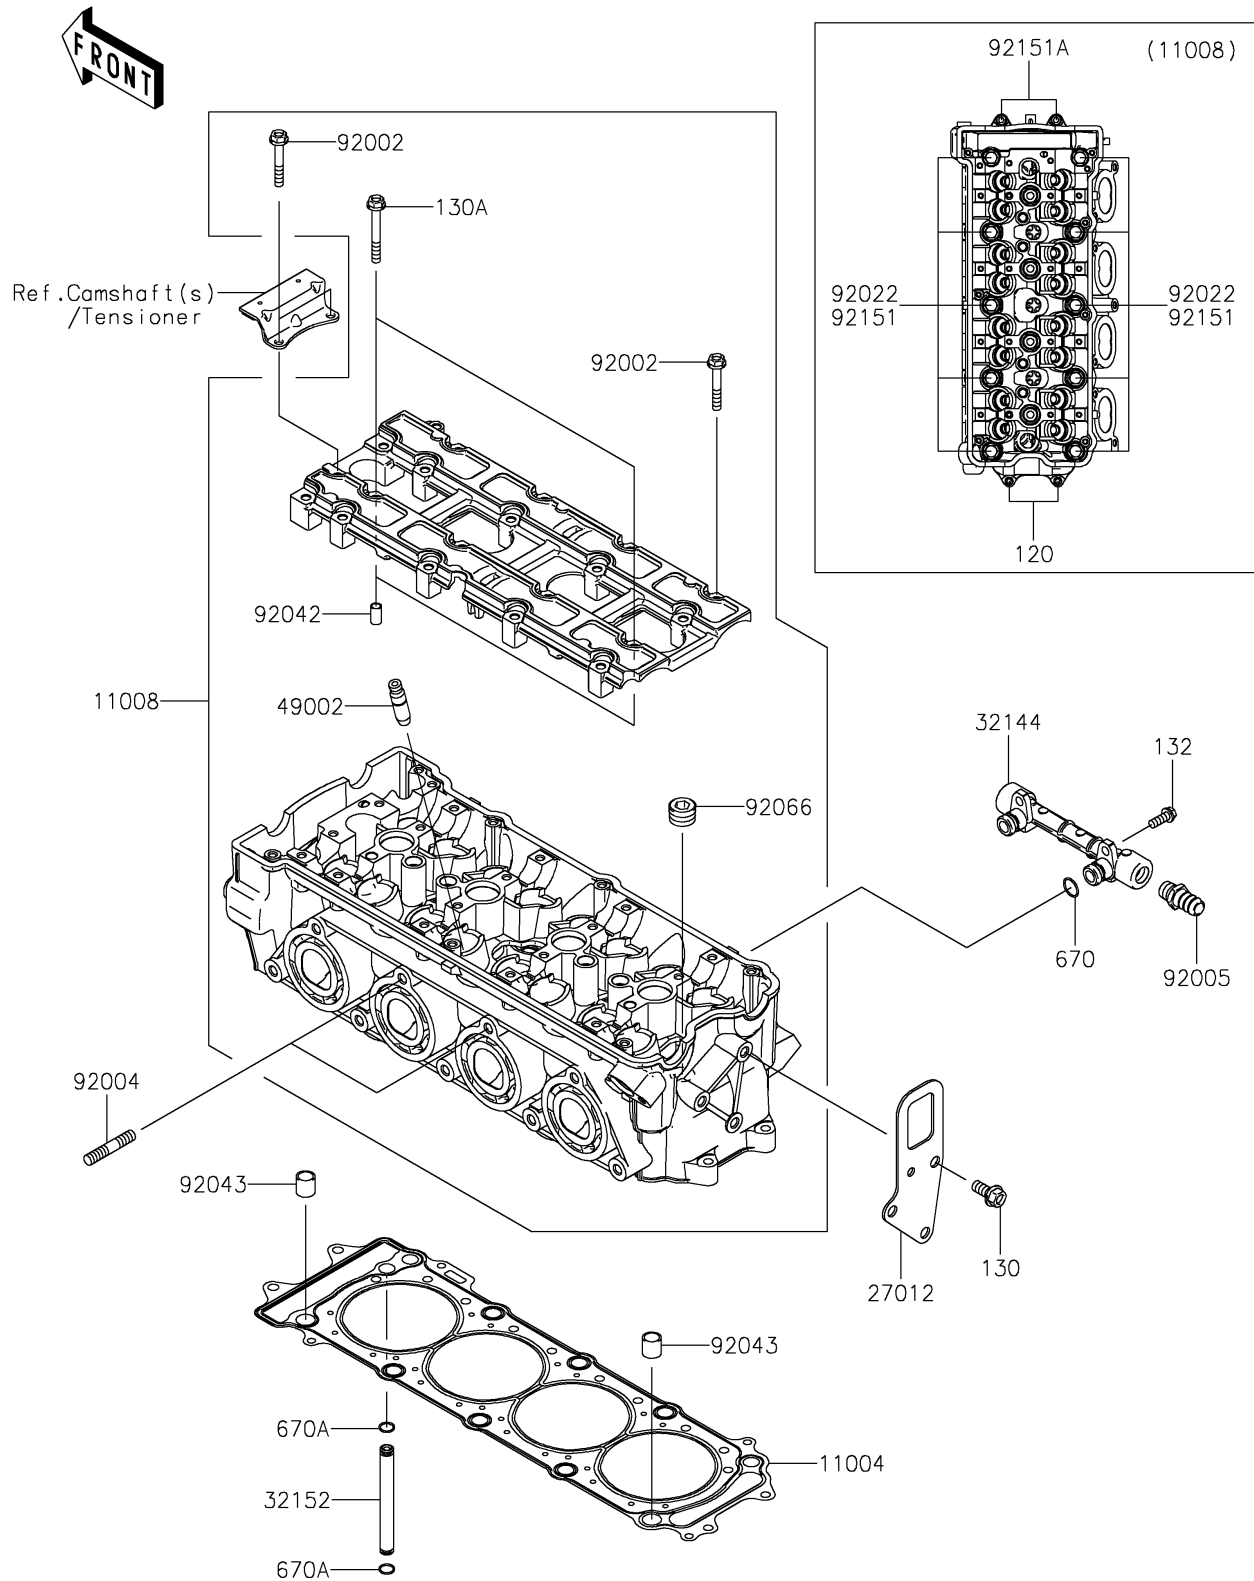

2025 JET SKI® STX® 160X

PARTS DIAGRAM

Cylinder Head

E1111

2025 JET SKI® STX® 160X

PARTS LIST

Cylinder Head

ITEM NAME

PART NUMBER

QUANTITY
