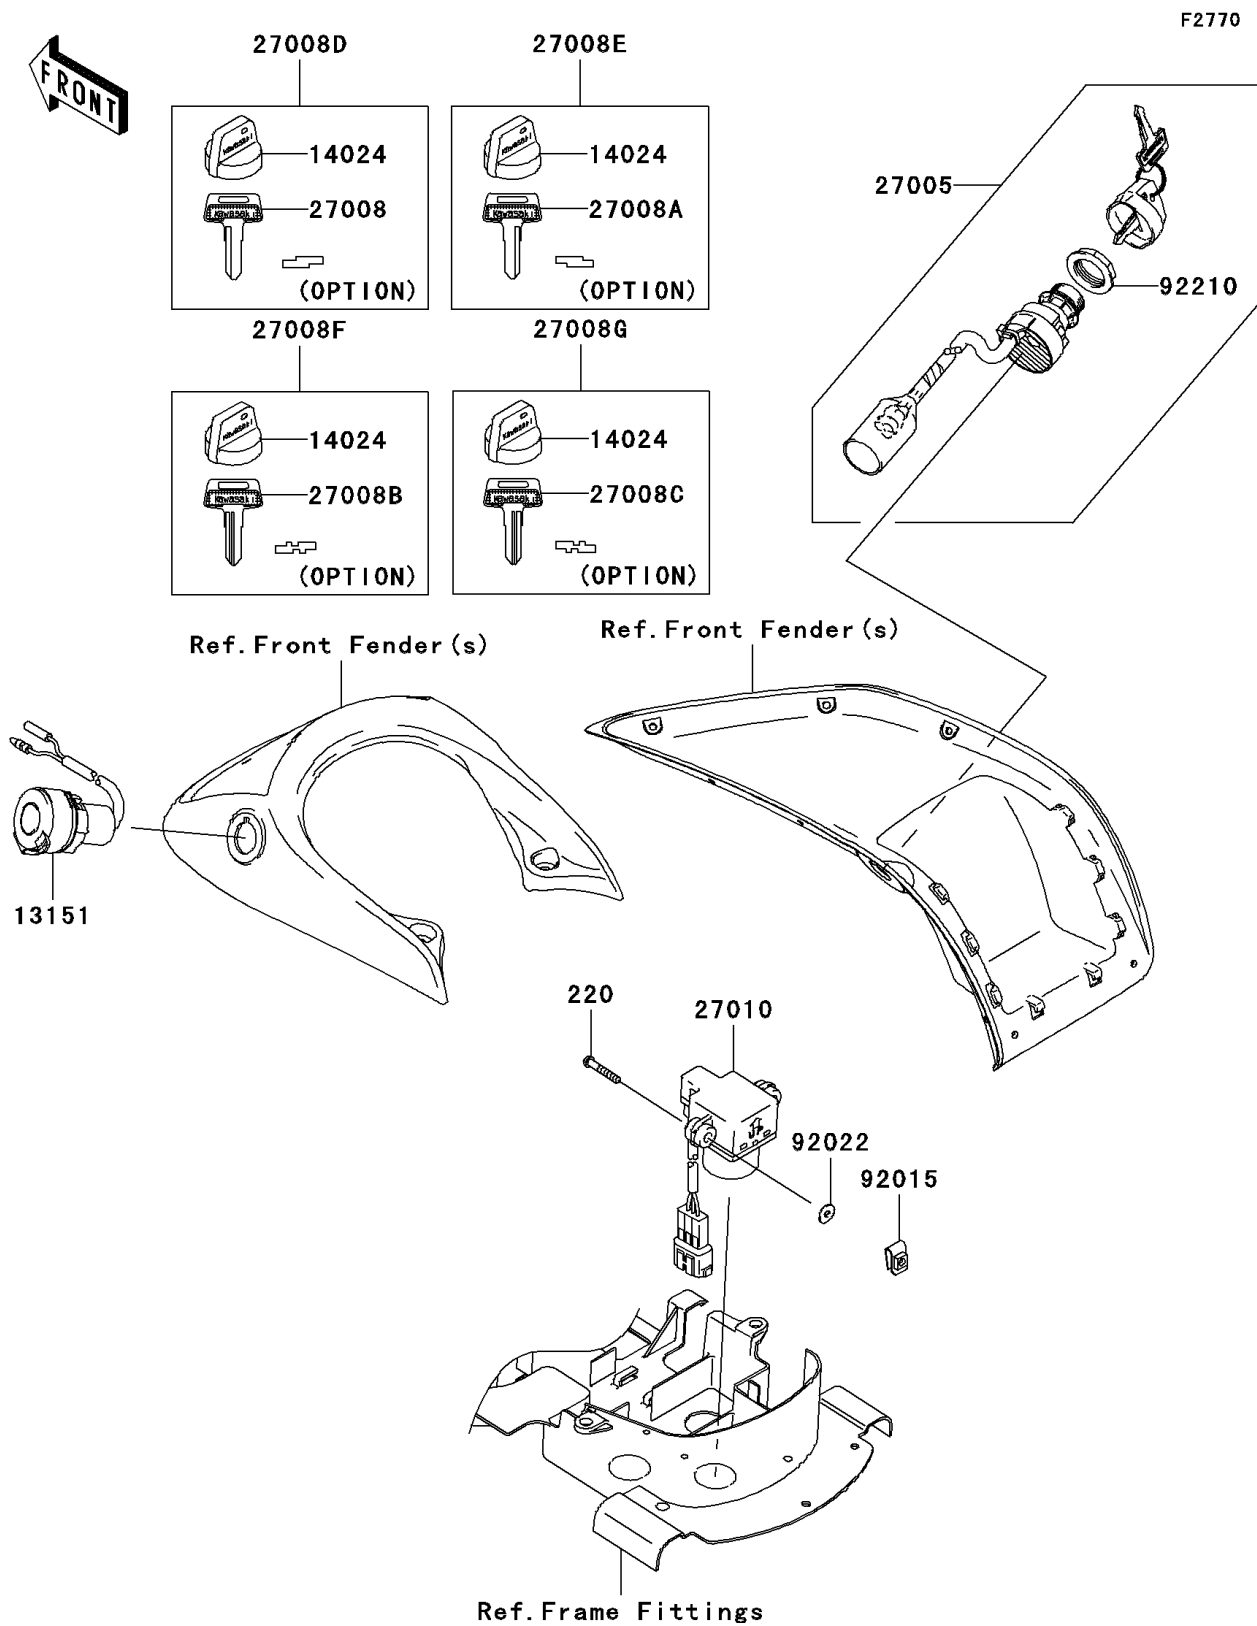

2010 Brute Force 650 4x4i (Canada Only)

PARTS DIAGRAM

Ignition Switch

2010 Brute Force 650 4x4i (Canada Only)

PARTS LIST

Ignition Switch

ITEM NAME	PART NUMBER	QUANTITY
SCREW-PAN-CROS,4X25 (Ref # 220)	220AA0425	2
SWITCH-COMP,D.C.TERMINAL (Ref # 13151)	13151-0003	1
COVER,KEY (Ref # 14024)	14024-1551	4
SWITCH-ASSY-IGNITION (Ref # 27005)	27005-0019	1
KEY-LOCK,BLANK (Ref # 27008)	27008-1041	1
KEY-LOCK,BLANK (Ref # 27008A)	27008-1042	1
KEY-LOCK,BLANK (Ref # 27008B)	27008-1043	1
KEY-LOCK,BLANK (Ref # 27008C)	27008-1044	1
KEY-LOCK,BLANK,W/COVER (Ref # 27008D)	27008-1132	1
KEY-LOCK,BLANK,W/COVER (Ref # 27008E)	27008-1133	1
KEY-LOCK,BLANK,W/COVER (Ref # 27008F)	27008-1134	1
KEY-LOCK,BLANK,W/COVER (Ref # 27008G)	27008-1135	1
SWITCH,INVERT SENSOR (Ref # 27010)	27010-1421	1
NUT,4MM (Ref # 92015)	92015-1567	2
WASHER,4.3X12.5X1 (Ref # 92022)	92022-1888	2
NUT,IGNITION SWITCH (Ref # 92210)	92210-1109	1