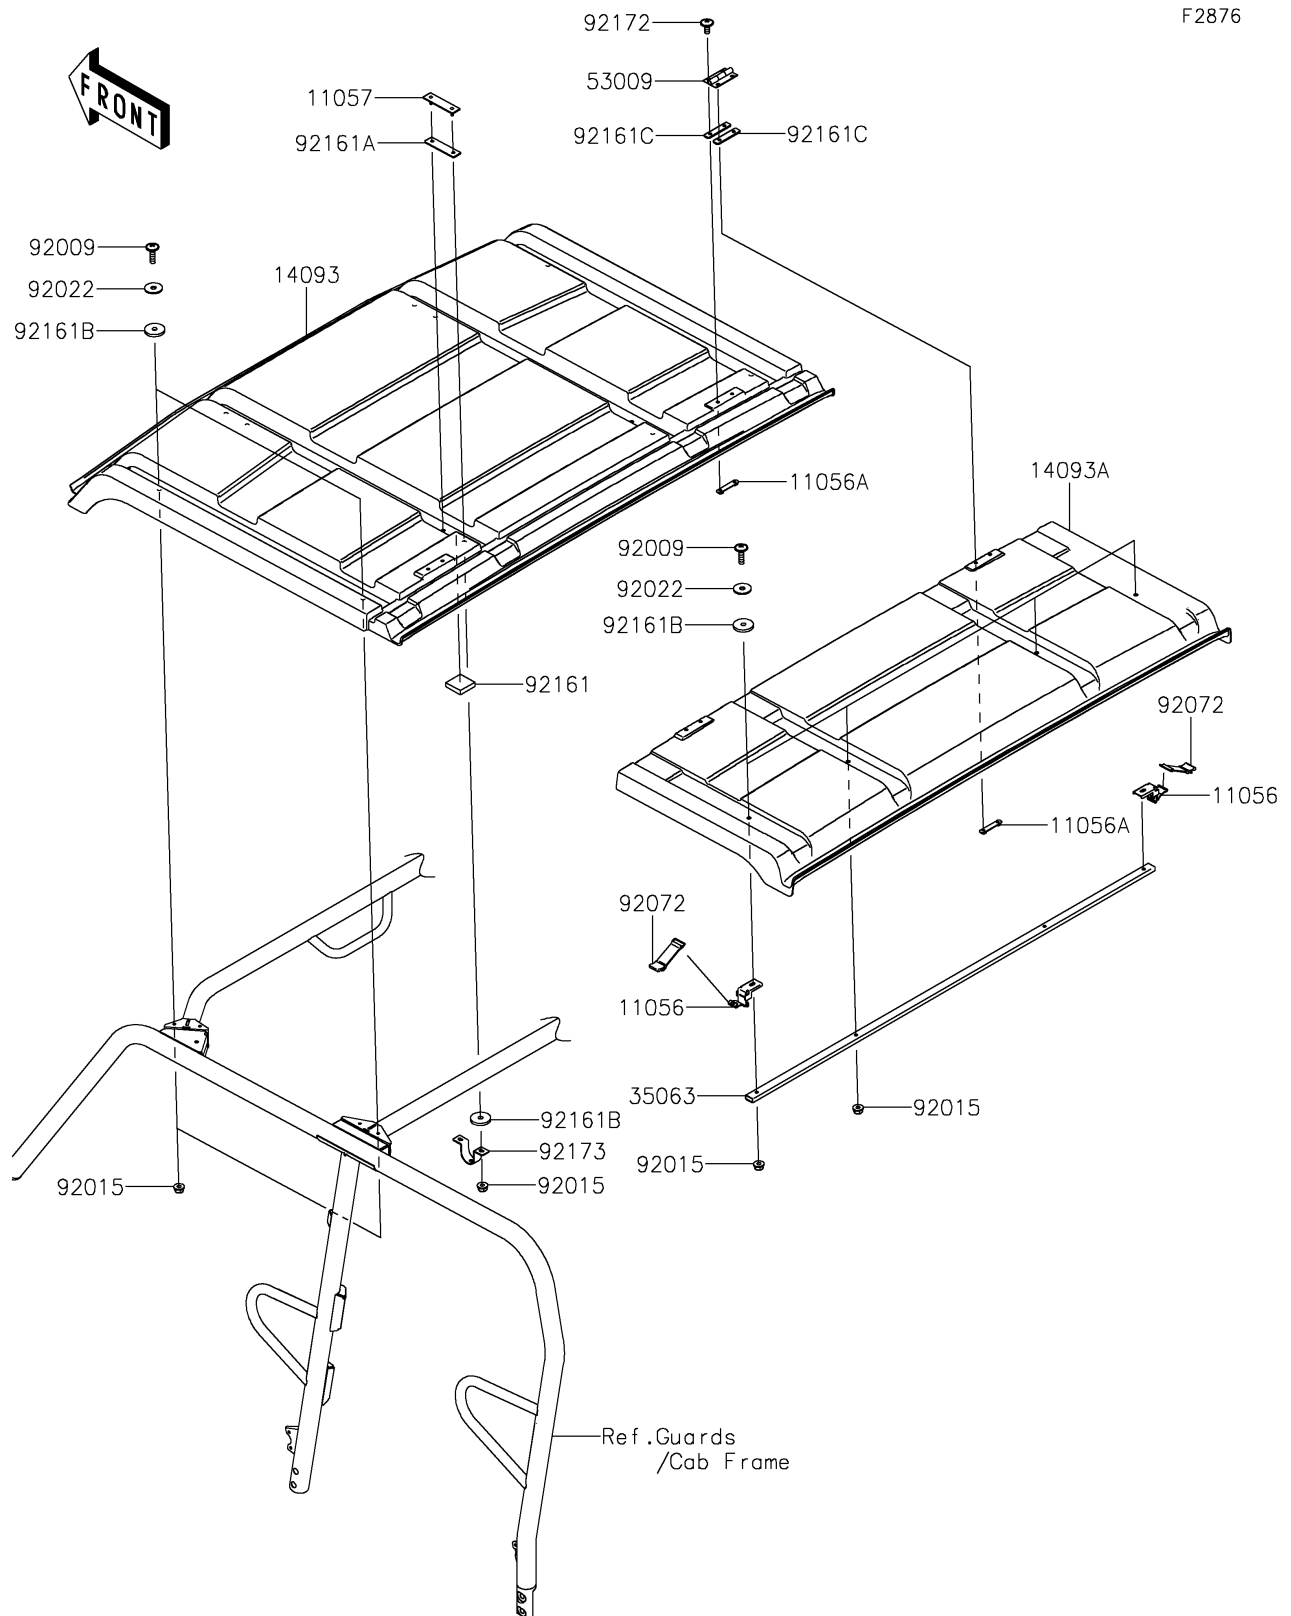

2025 MULE PRO-FXT 1000 LE Ranch Edition

PARTS DIAGRAM

Sun Top

2025 MULE PRO-FXT 1000 LE Ranch Edition

Kawasaki
Let the Good Times Roll®

PARTS LIST

Sun Top

ITEM NAME	PART NUMBER	QUANTITY
BRACKET (Ref # 11056)	11056-3815	2
BRACKET (Ref # 11056A)	11056-3910	4
BRACKET (Ref # 11057)	11057-0074	4
COVER,SUNTOP,FR (Ref # 14093)	14093-0017	1
COVER,SUNTOP,RR (Ref # 14093A)	14093-0018	1
STAY,RR SUNTOP (Ref # 35063)	35063-0944	1
HINGE (Ref # 53009)	53009-0034	2
SCREW,6X22,BLACK (Ref # 92009)	92009-1256	8
NUT,LOCK,FLANGED,6MM (Ref # 92015)	92015-1603	16
WASHER,6.5X22X1.6 (Ref # 92022)	92022-237	8
BAND,TOOL (Ref # 92072)	92072-1176	2
DAMPER,25.4X25.4X6.3 (Ref # 92161)	92161-1405	4
DAMPER (Ref # 92161A)	92161-1476	4
DAMPER,6X25X3.15 (Ref # 92161B)	92161-1633	8
DAMPER (Ref # 92161C)	92161-1650	4
SCREW,6X14 (Ref # 92172)	92172-0004	8
CLAMP,U (Ref # 92173)	92173-1224	4