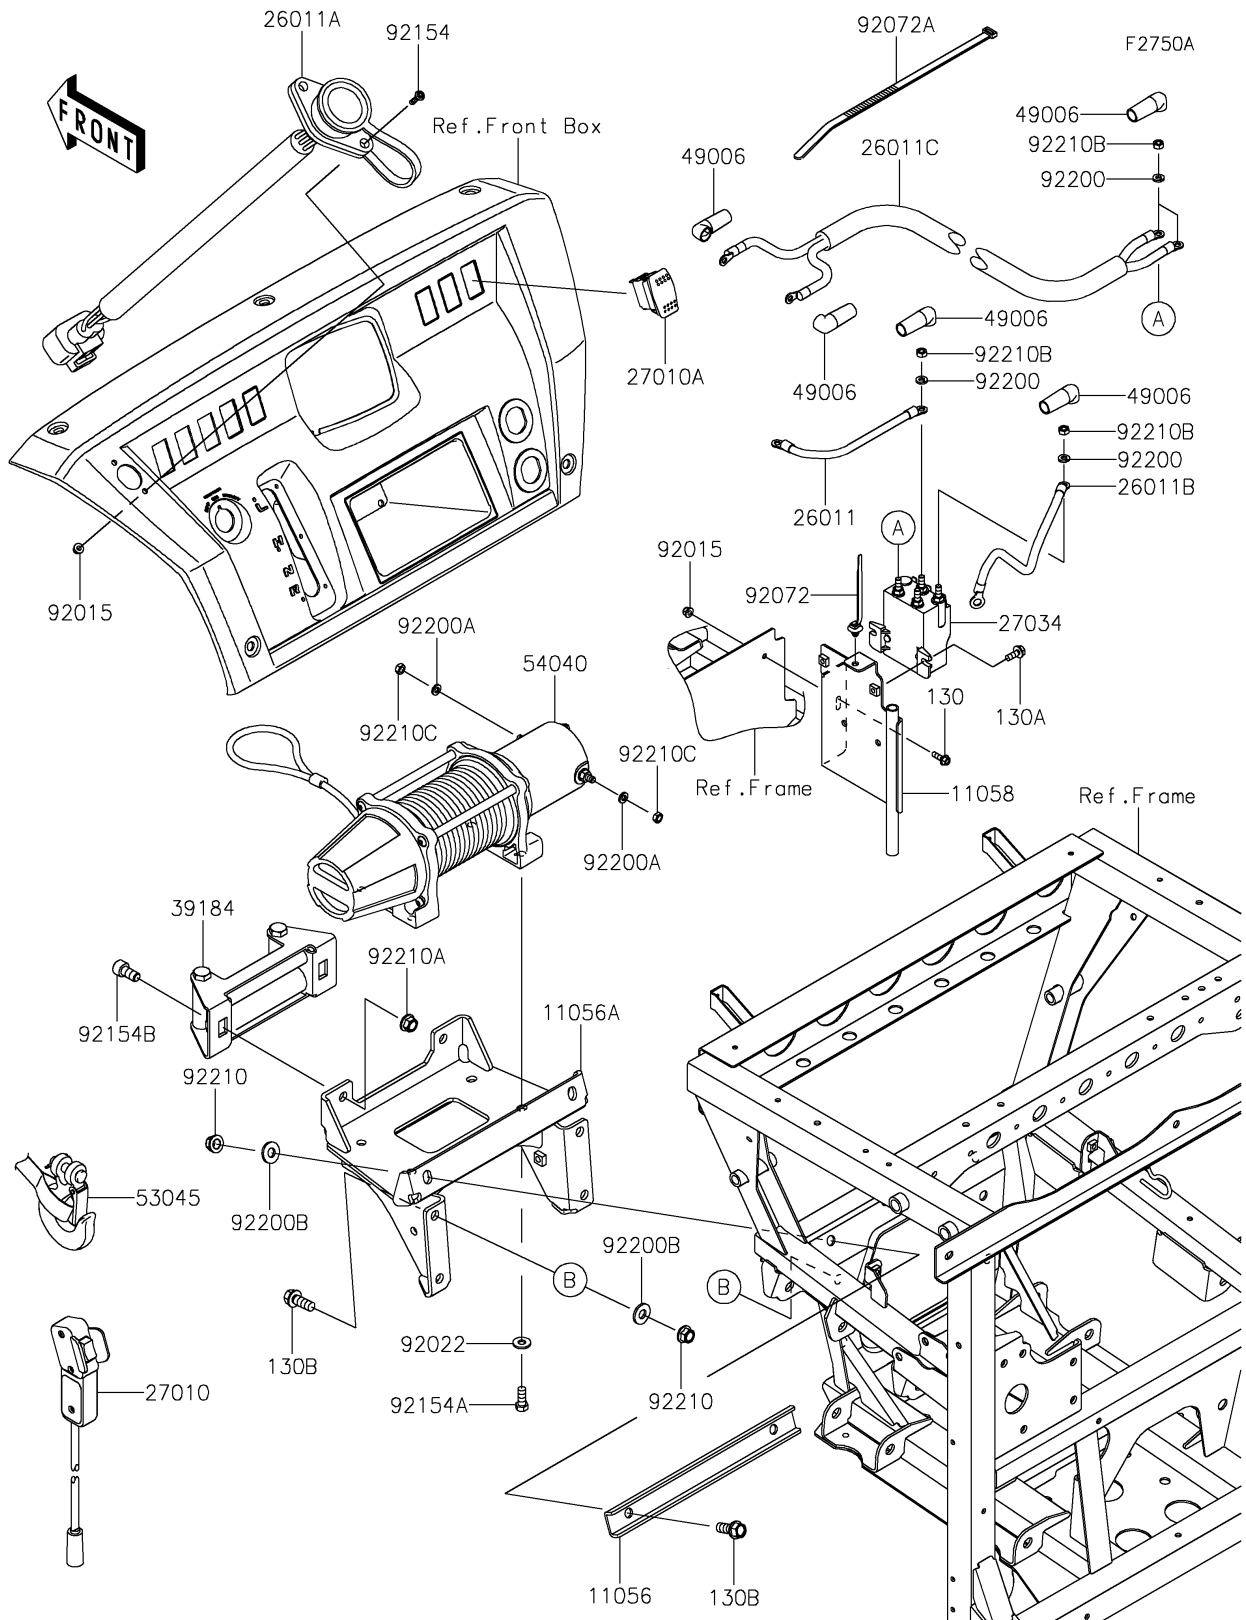

2025 MULE PRO-FXT 1000 LE Ranch Edition

PARTS DIAGRAM

Other(Winch)