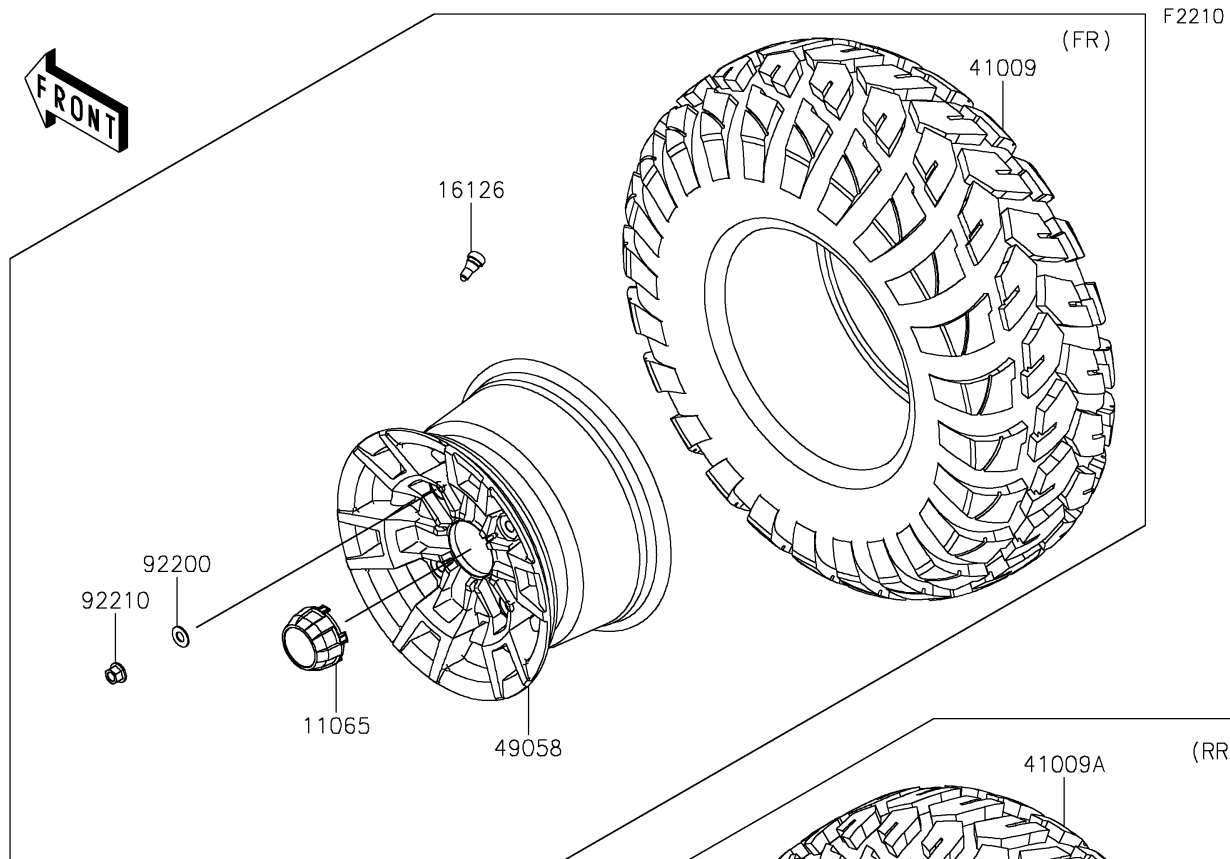

2025 MULE PRO-FXT 1000 LE Ranch Edition

PARTS DIAGRAM

Wheels/Tires

2025 MULE PRO-FXT 1000 LE Ranch Edition

PARTS LIST

Wheels/Tires

ITEM NAME	PART NUMBER	QUANTITY
CAP,WHEEL,F.BLACK (Ref # 11065)	11065-0893-6Z	4
VALVE (Ref # 16126)	16126-4001	4
TIRE,26X9.00R12 4PR,FRONTIER (Ref # 41009)	41009-0567	2
TIRE,26X11.00R12 4PR,FRONTIER (Ref # 41009A)	41009-0568	2
WHEEL,FR,12X7.0AT,AL,BLACK (Ref # 49058)	49058-0625-31D	2
WHEEL,RR,12X8.0AT,AL,BLACK (Ref # 49058A)	49058-0626-31D	2
WASHER,12.1X25X1.6 (Ref # 92200)	92200-0455	16
NUT,12MM (Ref # 92210)	92210-0603	16