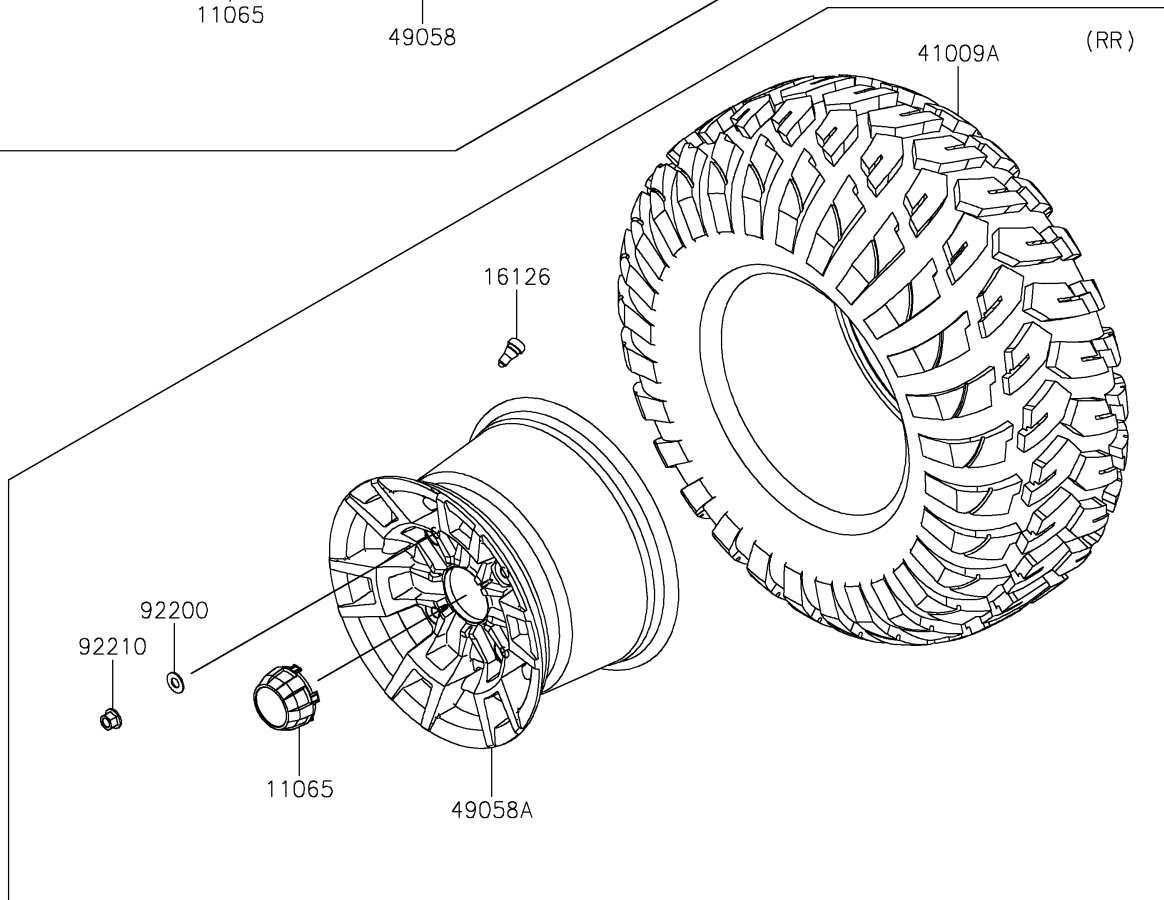

2025 MULE PRO-FXT 1000 LE Ranch Edition

PARTS DIAGRAM

Wheels/Tires

2025 MULE PRO-FXT 1000 LE Ranch Edition

PARTS LIST

Wheels/Tires

ITEM NAME	PART NUMBER	QUANTITY
CAP,WHEEL,F.BLACK (Ref # 11065)	11065-0893-6Z	4
VALVE (Ref # 16126)	16126-4001	4
TIRE,26X9.00R12 4PR,FRONTIER (Ref # 41009)	41009-0567	2
TIRE,26X11.00R12 4PR,FRONTIER (Ref # 41009A)	41009-0568	2
WHEEL,FR,12X7.0AT,AL,BLACK (Ref # 49058)	49058-0625-31D	2
WHEEL,RR,12X8.0AT,AL,BLACK (Ref # 49058A)	49058-0626-31D	2
WASHER,12.1X25X1.6 (Ref # 92200)	92200-0455	16
NUT,12MM (Ref # 92210)	92210-0603	16