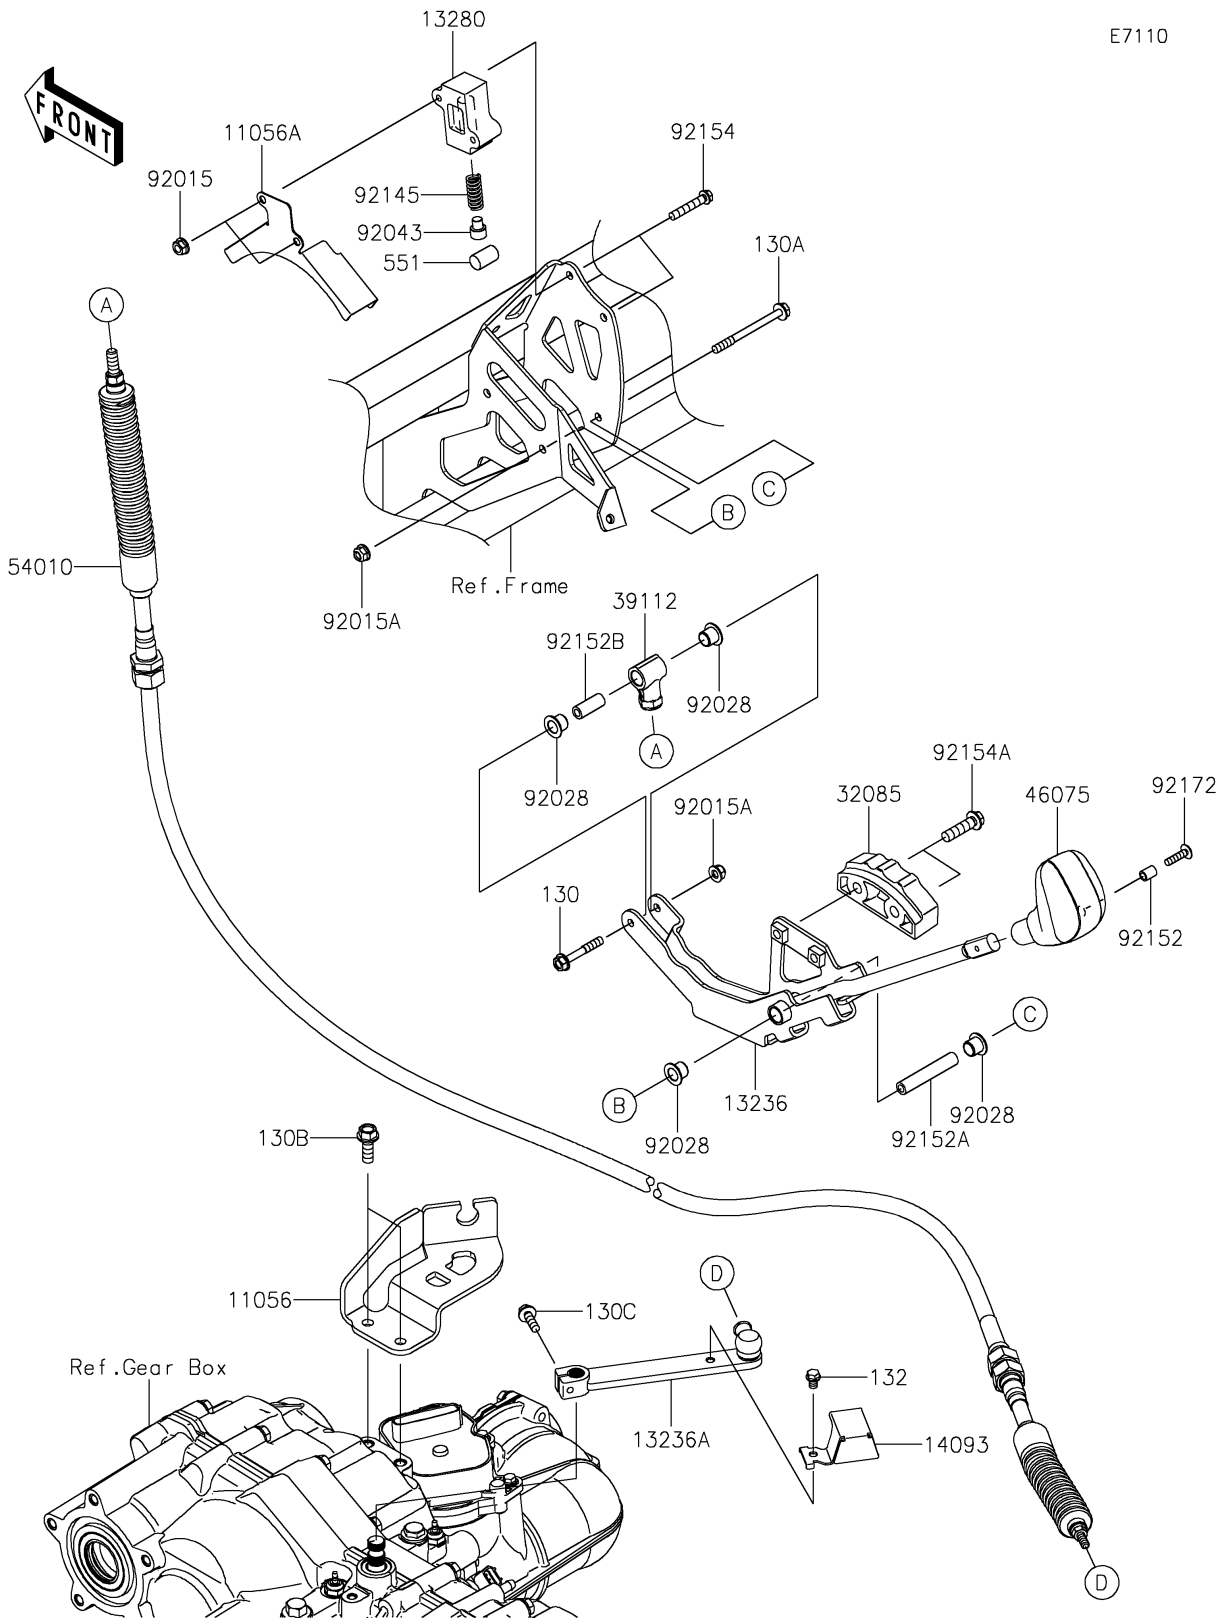

## PARTS DIAGRAM

### Control

## PARTS LIST

### Control

ITEM NAME	PART NUMBER	QUANTITY
BRACKET,T/M SIDE (Ref # 11056)	11056-2946	1
BRACKET,DUST COVER (Ref # 11056A)	11056-7274	1
LEVER-COMP,SHIFT (Ref # 13236)	13236-0748	1
LEVER-COMP (Ref # 13236A)	13236-0854	1
HOLDER (Ref # 13280)	13280-0776	1
COVER (Ref # 14093)	14093-1362	1
STOPPER (Ref # 32085)	32085-0748	1
RODEND-TIE (Ref # 39112)	39112-0020	1
GRIP (Ref # 46075)	46075-0569	1
CABLE,SHIFT (Ref # 54010)	54010-0601	1
NUT,FLANGED,6MM (Ref # 92015)	92015-1367	2
NUT,LOCK,FLANGED,6MM (Ref # 92015A)	92015-1675	2
BUSHING (Ref # 92028)	92028-1507	4
PIN (Ref # 92043)	92043-0790	1
SPRING (Ref # 92145)	92145-1578	1
COLLAR,5.6X8X10.5 (Ref # 92152)	92152-1545	1
COLLAR,6X10X56.5 (Ref # 92152A)	92152-1823	1
COLLAR,6X10X25 (Ref # 92152B)	92152-1854	1
BOLT,FLANGED,6X35 (Ref # 92154)	92154-1544	2
BOLT,FLANGED,8X30 (Ref # 92154A)	92154-1907	2
SCREW,5X20 (Ref # 92172)	92172-2081	1
BOLT-FLANGED,6X40 (Ref # 130)	130BA0640	1
BOLT-FLANGED,6X70 (Ref # 130A)	130BA0670	1
BOLT-FLANGED,8X22 (Ref # 130B)	130BA0822	2
BOLT-FLANGED,6X20 (Ref # 130C)	130CA0620	1
BOLT-FLANGED-SMALL,6X8 (Ref # 132)	132BA0608	1
PIN-DOWEL,12X20 (Ref # 551)	551R1220	1