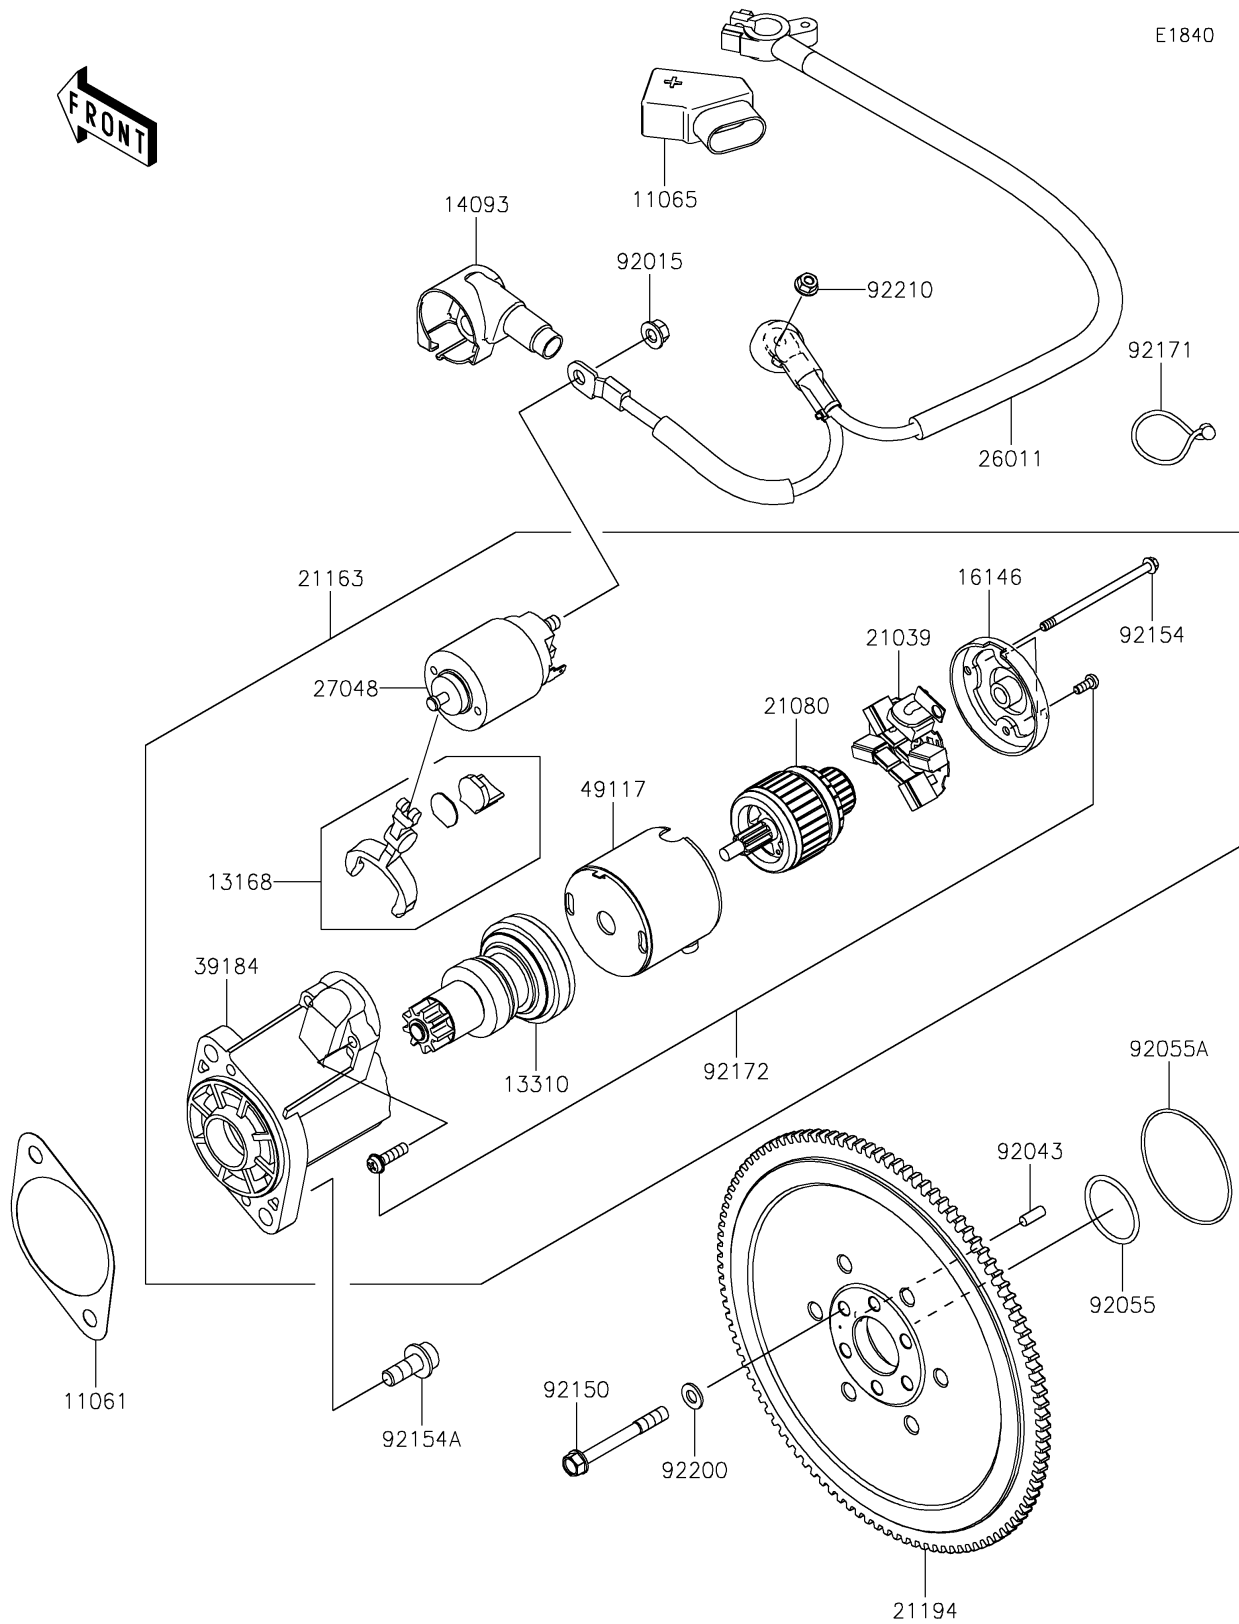

2025 MULE PRO-FXT 1000 LE Ranch Edition

PARTS DIAGRAM

Starter Motor

2025 MULE PRO-FXT 1000 LE Ranch Edition

PARTS LIST

Starter Motor

ITEM NAME	PART NUMBER	QUANTITY
GASKET,STARTER (Ref # 11061)	11061-1463	1
CAP (Ref # 11065)	11065-0850	1
LEVER (Ref # 13168)	13168-0935	1
SHAFT-ASSY (Ref # 13310)	13310-0577	1
COVER,STARTER LEAD WIRE (Ref # 14093)	14093-1523	1
COVER-ASSY (Ref # 16146)	16146-0733	1
BRUSH (Ref # 21039)	21039-0015	1
ARMATURE (Ref # 21080)	21080-0015	1
STARTER-ELECTRIC (Ref # 21163)	21163-0805	1
FLYWHEEL-COMP (Ref # 21194)	21194-0725	1
WIRE-LEAD,BATTERY-GENERATOR (Ref # 26011)	26011-2461	1
SWITCH-ASSY (Ref # 27048)	27048-0059	1
BRACKET-ASSY (Ref # 39184)	39184-0747	1
YOKE (Ref # 49117)	49117-0610	1
NUT,8MM (Ref # 92015)	92015-1402	1
PIN,6X16 (Ref # 92043)	92043-1690	1
RING-O,35.8X3.0 (Ref # 92055)	92055-1005	1
RING-O,70.2X74.0X1.90 (Ref # 92055A)	92055-1672	1
BOLT,8X70 (Ref # 92150)	92150-1483	6
BOLT,STARTER (Ref # 92154)	92154-7040	2
BOLT,SOCKET,10X25 (Ref # 92154A)	92154-7070	2
CLAMP (Ref # 92171)	92171-1185	1
SCREW (Ref # 92172)	92172-0770	1
WASHER,8.2X16X1.6 (Ref # 92200)	92200-0047	6
NUT,6MM (Ref # 92210)	92210-0188	1