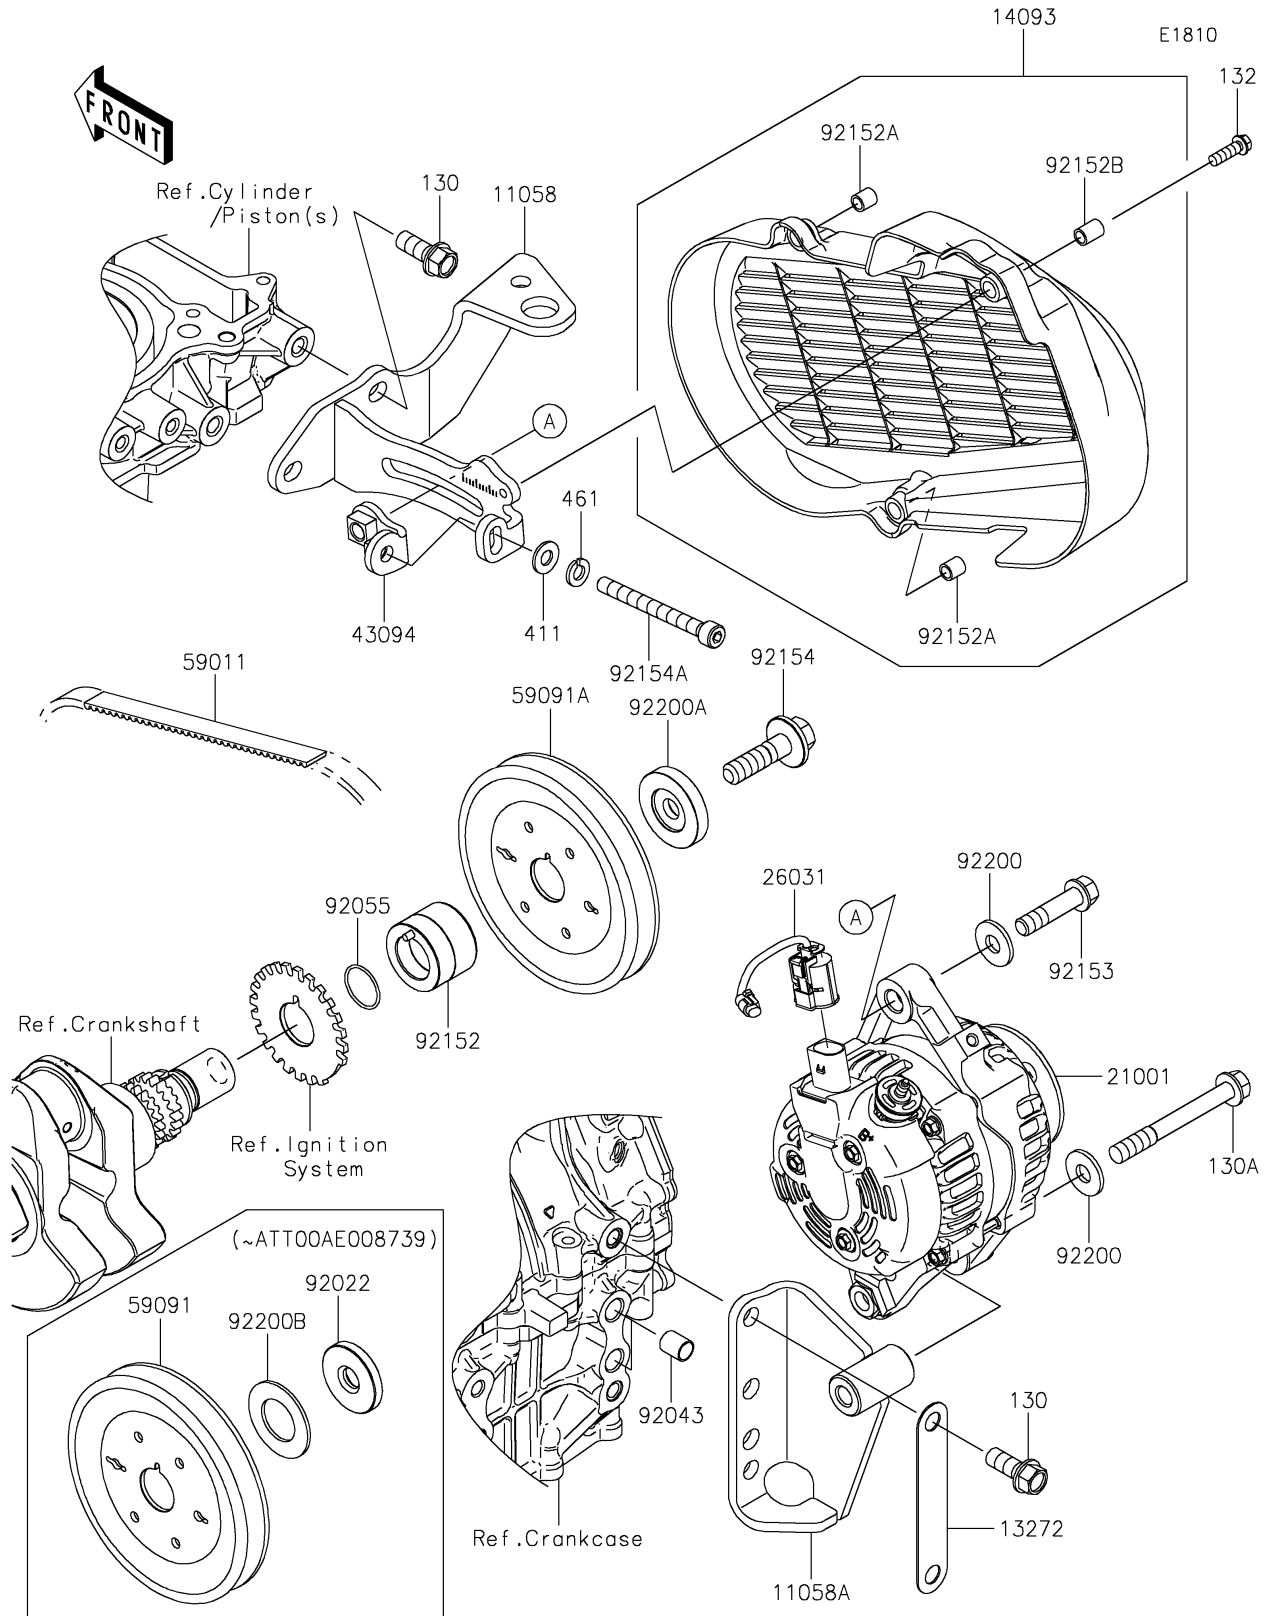

2025 MULE PRO-FXT 1000 LE Ranch Edition

PARTS DIAGRAM

Generator

2025 MULE PRO-FXT 1000 LE Ranch Edition

PARTS LIST

Generator

ITEM NAME	PART NUMBER	QUANTITY
BRACKET,GENERATOR UPPER (Ref # 11058)	11058-0328	1
BRACKET,GENERATOR LOWER (Ref # 11058A)	11058-0329	1
PLATE,GENERATOR LOWER (Ref # 13272)	13272-4113	1
COVER,GENERATOR (Ref # 14093)	14093-1393	1
GENERATOR (Ref # 21001)	21001-0687	1
HARNESS,GENERATOR (Ref # 26031)	26031-4001	1
ADJUSTER,GENERATOR (Ref # 43094)	43094-0014	1
BELT (Ref # 59011)	59011-0059	1
PULLEY (Ref # 59091)	59091-0018	1
PULLEY (Ref # 59091A)	59091-0019	1
WASHER,12X40X6 (Ref # 92022)	92022-1904	1
PIN,10.1X12X14 (Ref # 92043)	92043-4009	2
RING-O,21.5X1.5 (Ref # 92055)	92055-1293	1
COLLAR,PULLEY (Ref # 92152)	92152-2928	1
COLLAR (Ref # 92152A)	92152-2948	2
COLLAR (Ref # 92152B)	92152-2949	1
BOLT,FLANGED,10X42 (Ref # 92153)	92153-1957	1
BOLT-FLANGED,12X43 (Ref # 92154)	92154-7017	1
BOLT-SOCKET,8X80 (Ref # 92154A)	92154-7077	1
WASHER,11X26X2.6 (Ref # 92200)	92200-0352	2
WASHER (Ref # 92200A)	92200-2621	1
WASHER (Ref # 92200B)	92200-2633	1
BOLT-FLANGED (Ref # 130)	130CA1025	4
BOLT-FLANGED,10X85 (Ref # 130A)	130CA1085	1
BOLT-FLANGED-SMALL,6X20 (Ref # 132)	132BA0620	3
WASHER-PLAIN,8MM (Ref # 411)	411AA0800	1
WASHER-SPRING,8MM (Ref # 461)	461DA0800	1