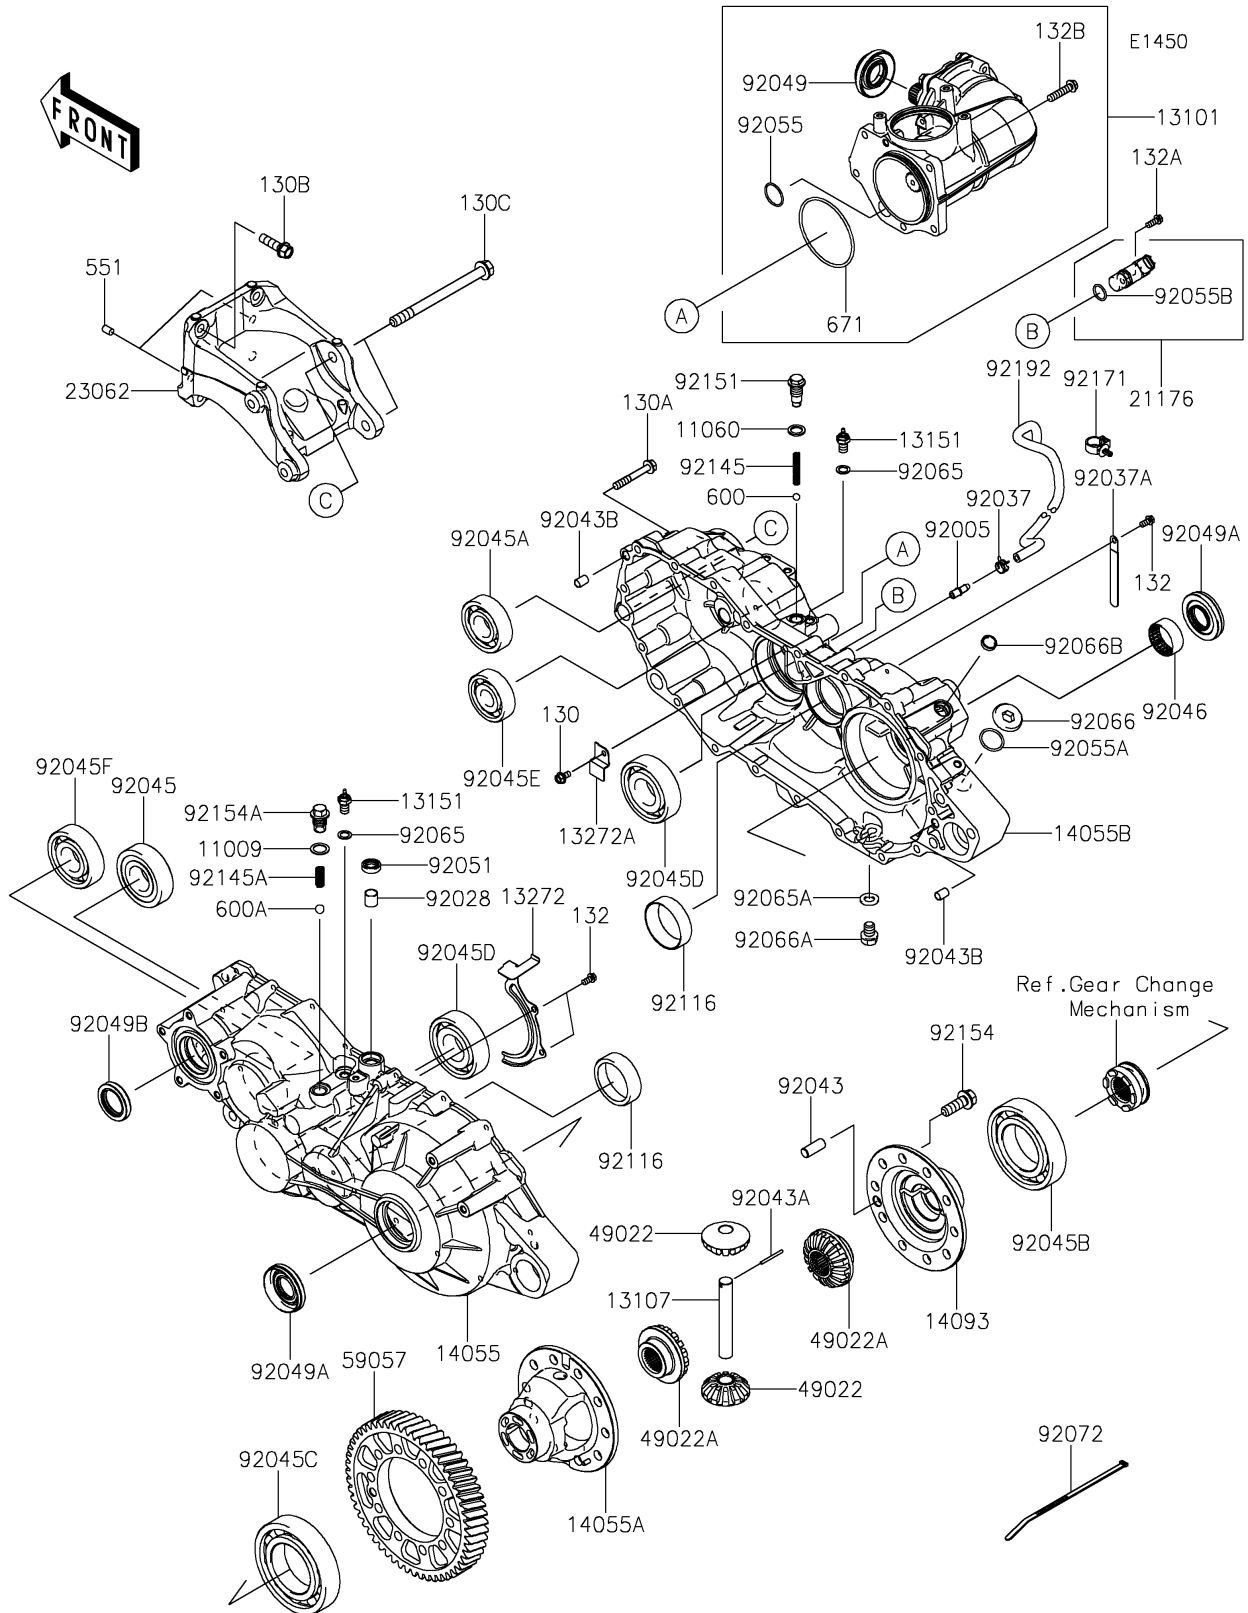

2025 MULE PRO-FXT 1000 LE Ranch Edition

Kawasaki
Let the Good Times Roll®

PARTS DIAGRAM

Gear Box

2025 MULE PRO-FXT 1000 LE Ranch Edition

PARTS LIST

Gear Box

ITEM NAME	PART NUMBER	QUANTITY
GASKET,15.5X22X1 (Ref # 11009)	11009-1008	1
GASKET,14X20X2 (Ref # 11060)	11060-1287	1
GEAR-ASSY,PARTICULAR (Ref # 13101)	13101-0636	1
SHAFT (Ref # 13107)	13107-0793	1
SWITCH-COMP,NEUTRAL (Ref # 13151)	13151-1080	2
PLATE (Ref # 13272)	13272-1624	1
PLATE (Ref # 13272A)	13272-4169	1
CASE-GEAR,LH (Ref # 14055)	14055-0608	1
CASE-GEAR,DIFF (Ref # 14055A)	14055-0614	1
CASE-GEAR,RH (Ref # 14055B)	14055-0665	1
COVER,DIFF (Ref # 14093)	14093-0048	1
SENSOR,ROTATION (Ref # 21176)	21176-0767	1
BRACKET-COMP (Ref # 23062)	23062-1391	1
GEAR-BEVEL,PINION,12T (Ref # 49022)	49022-0585	2
GEAR-BEVEL,OUTPUT,16T (Ref # 49022A)	49022-0589	2
GEAR-HELICAL,55T (Ref # 59057)	59057-0012	1
FITTING,BREATHER (Ref # 92005)	92005-1127	1
BUSHING (Ref # 92028)	92028-1347	1
CLAMP,TUBE (Ref # 92037)	92037-1505	1
CLAMP (Ref # 92037A)	92037-1993	1
PIN,DOWEL,12X30 (Ref # 92043)	92043-0789	1
PIN,DOWEL (Ref # 92043A)	92043-0806	1
PIN,DOWEL,10X14 (Ref # 92043B)	92043-1037	2
BEARING-BALL,63/32 (Ref # 92045)	92045-0764	1
BEARING-BALL,63/28 (Ref # 92045A)	92045-0765	1
BEARING-BALL,6212 (Ref # 92045B)	92045-0766	1
BEARING-BALL,6213 (Ref # 92045C)	92045-0767	1
BEARING-BALL,6307C3 (Ref # 92045D)	92045-0768	2
BEARING-BALL,B22-19C3 UR (Ref # 92045E)	92045-0769	1