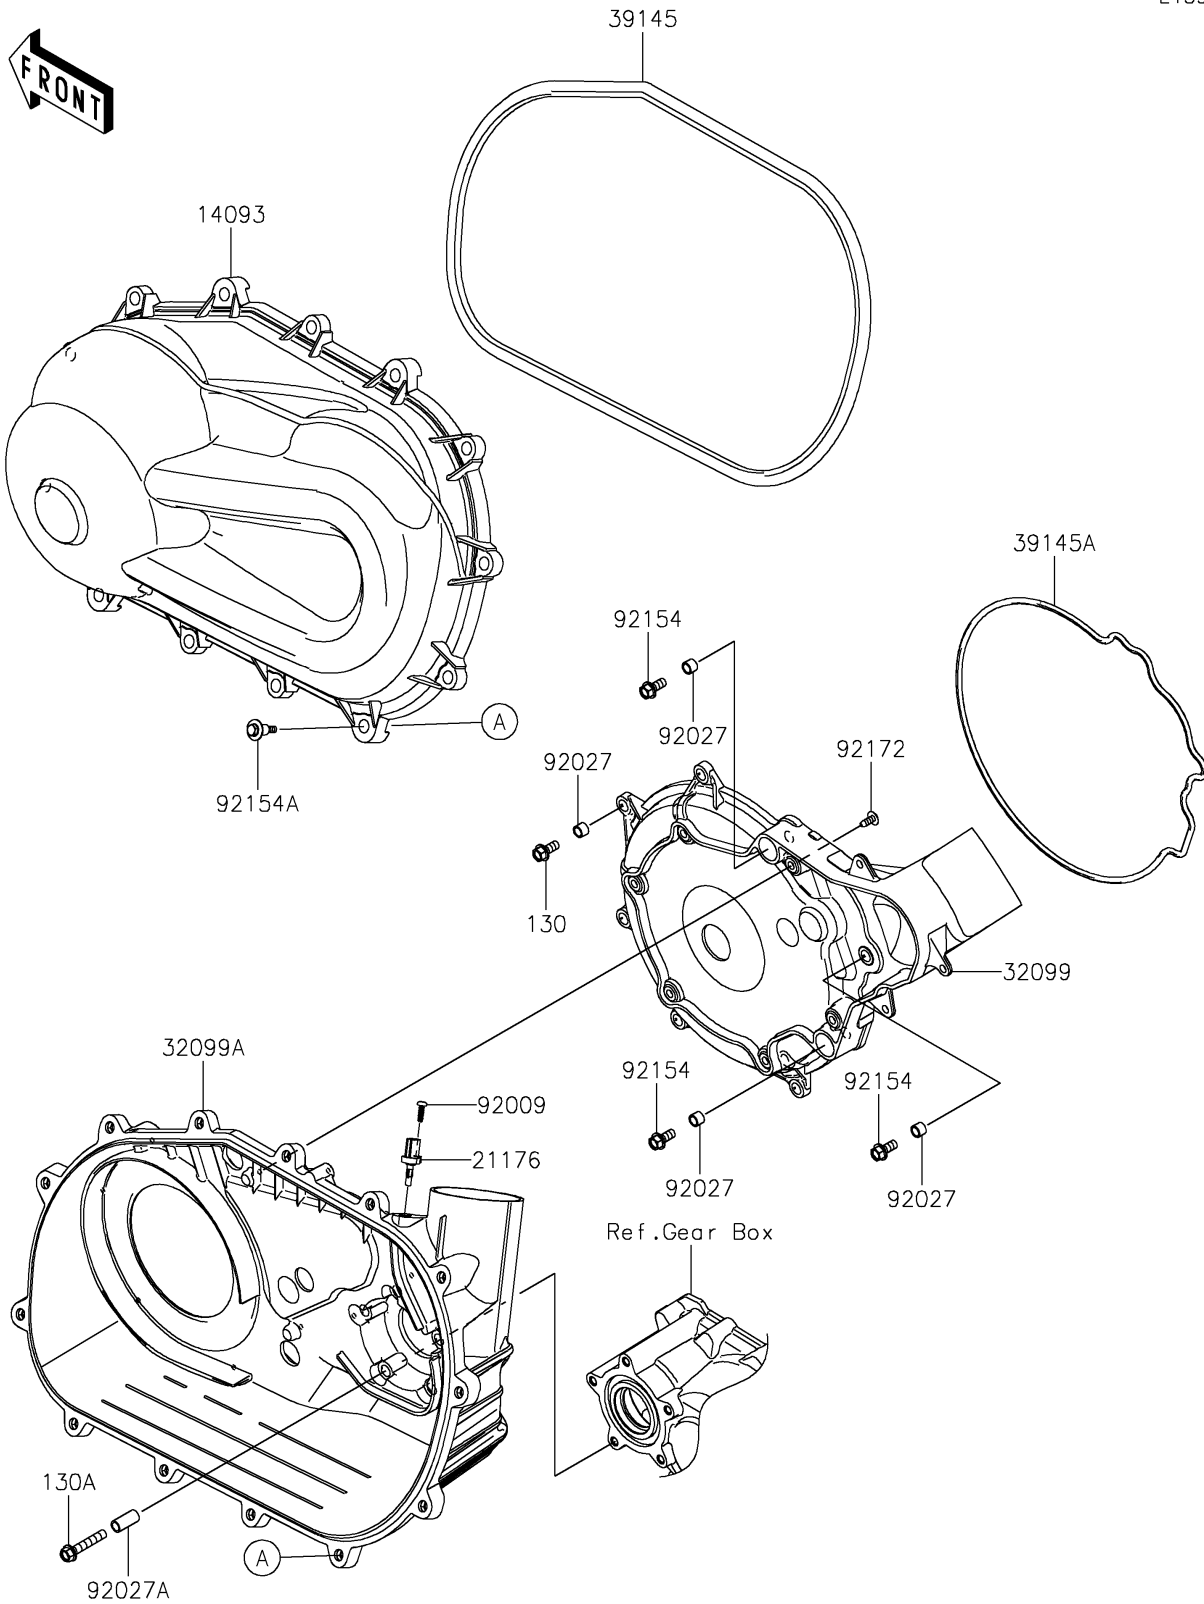

2025 MULE PRO-FXT 1000 LE Ranch Edition

PARTS DIAGRAM

Converter Cover

E1393

2025 MULE PRO-FXT 1000 LE Ranch Edition

Kawasaki
Let the Good Times Roll®

PARTS LIST

Converter Cover

ITEM NAME	PART NUMBER	QUANTITY
COVER,CVT (Ref # 14093)	14093-1361	1
SENSOR,AIR TEMPERATURE (Ref # 21176)	21176-0048	1
CASE,INNER (Ref # 32099)	32099-0823	1
CASE,OUTER (Ref # 32099A)	32099-0824	1
TRIM-SEAL,CVT COVER (Ref # 39145)	39145-0742	1
TRIM-SEAL,E/G SIDE (Ref # 39145A)	39145-0771	1
SCREW,TAPPING,5X16 (Ref # 92009)	92009-1264	1
COLLAR,8.8X12X9 (Ref # 92027)	92027-1568	8
COLLAR (Ref # 92027A)	92027-4012	5
BOLT,FLANGED,8X18 (Ref # 92154)	92154-1386	3
BOLT,CVT COVER (Ref # 92154A)	92154-1522	13
SCREW,6X16 (Ref # 92172)	92172-0284	9
BOLT-FLANGED,8X18 (Ref # 130)	130BA0818	5
BOLT-FLANGED,8X45 (Ref # 130A)	130BA0845	5