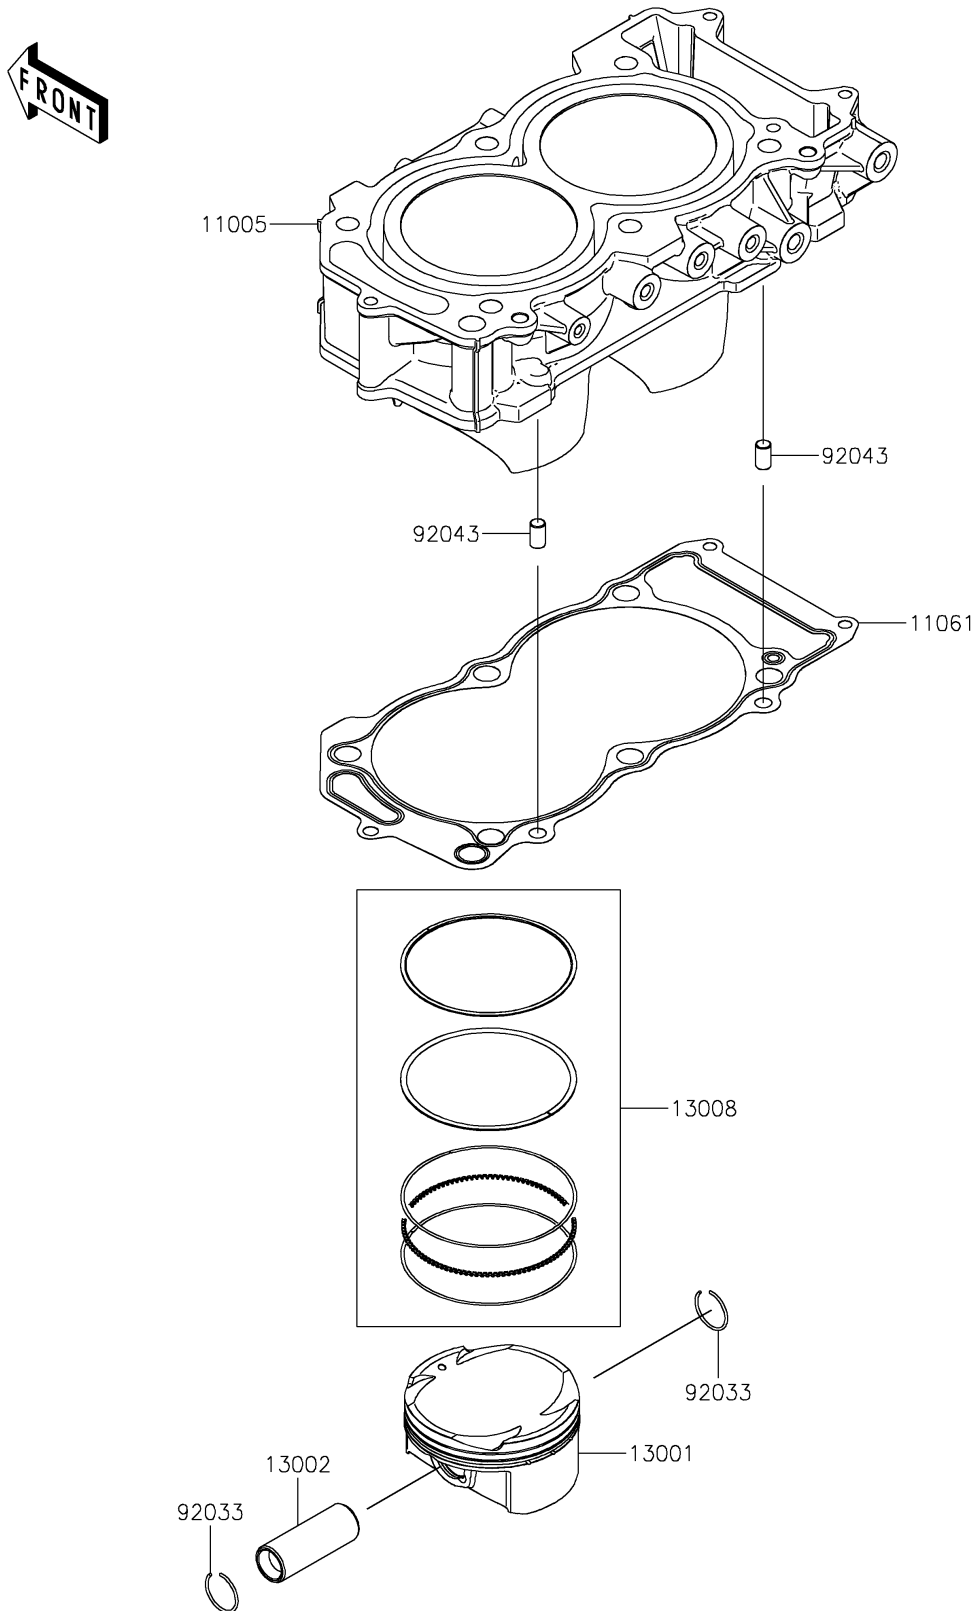

2025 MULE PRO-FXT 1000 LE Ranch Edition

PARTS DIAGRAM Cylinder/Piston(s)

E1120

2025 MULE PRO-FXT 1000 LE Ranch Edition

PARTS LIST

Cylinder/Piston(s)

ITEM NAME	PART NUMBER	QUANTITY
CYLINDER-ENGINE (Ref # 11005)	11005-0695	1
GASKET,CYLINDER BASE (Ref # 11061)	11061-1309	1
PISTON-ENGINE (Ref # 13001)	13001-0844	2
PIN-PISTON (Ref # 13002)	13002-0731	2
RING-SET-PISTON (Ref # 13008)	13008-0604	2
RING-SNAP (Ref # 92033)	92033-1188	4
PIN,8X14 (Ref # 92043)	92043-1567	2